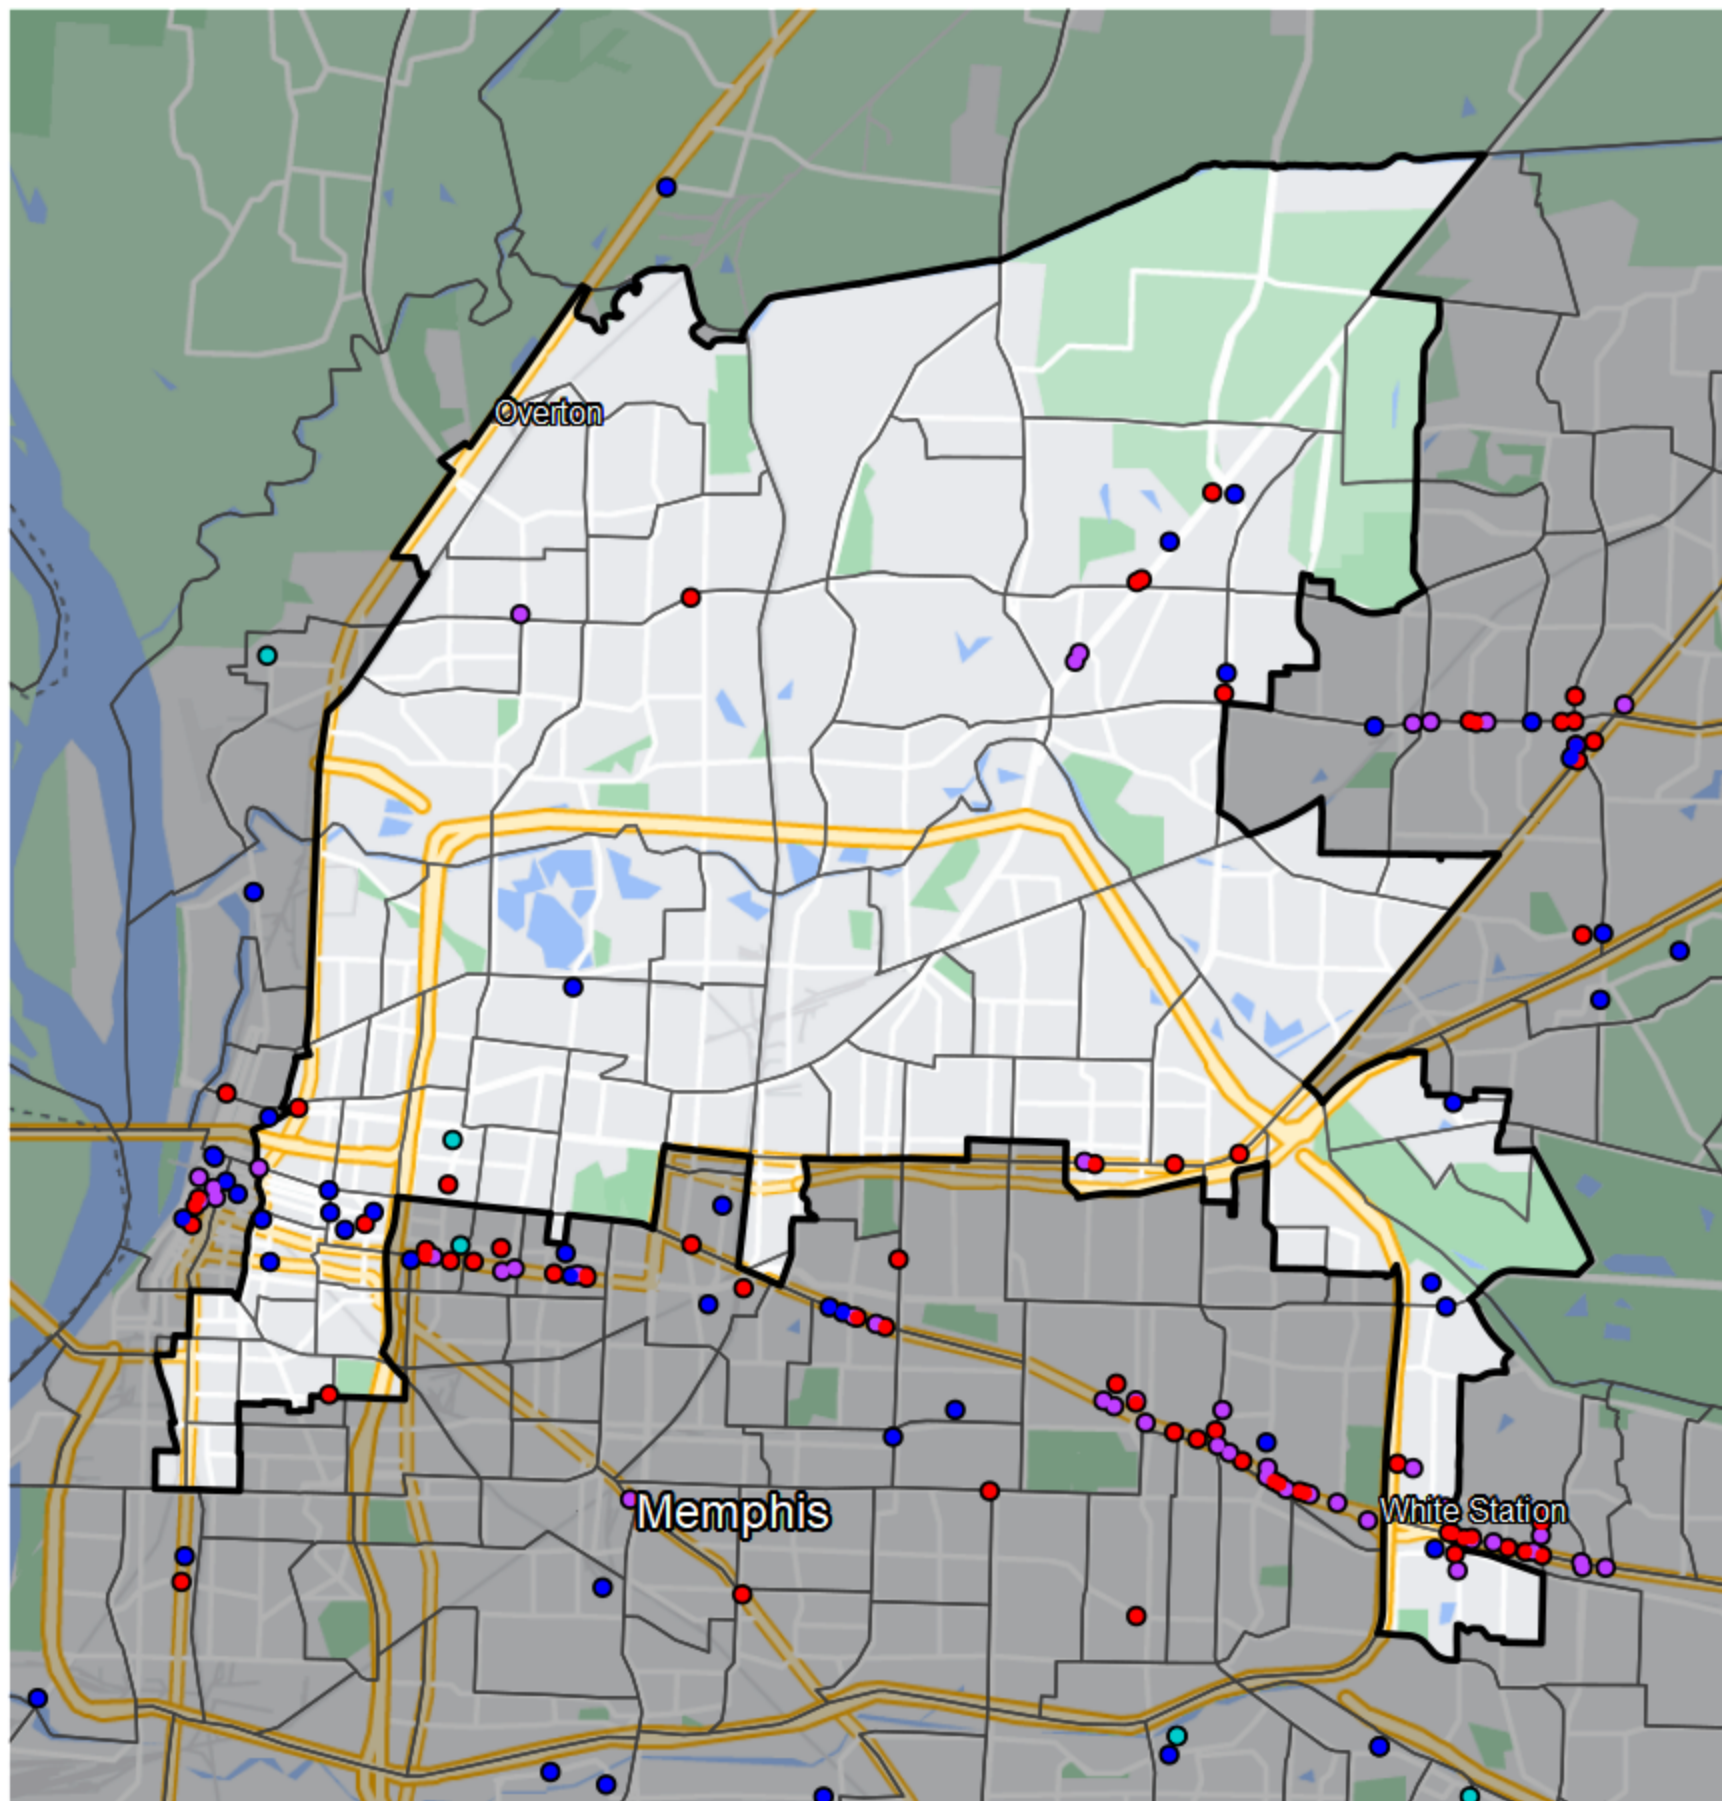

Tennessee - State Senate District 30

Banking Desert

■ No Branches within 10 Miles of Population Center

Financial Institutions

- Bank: 9
- Bank, Out-of-State: 17
- Credit Union: 14
- Credit Union, Out-of-State: 1