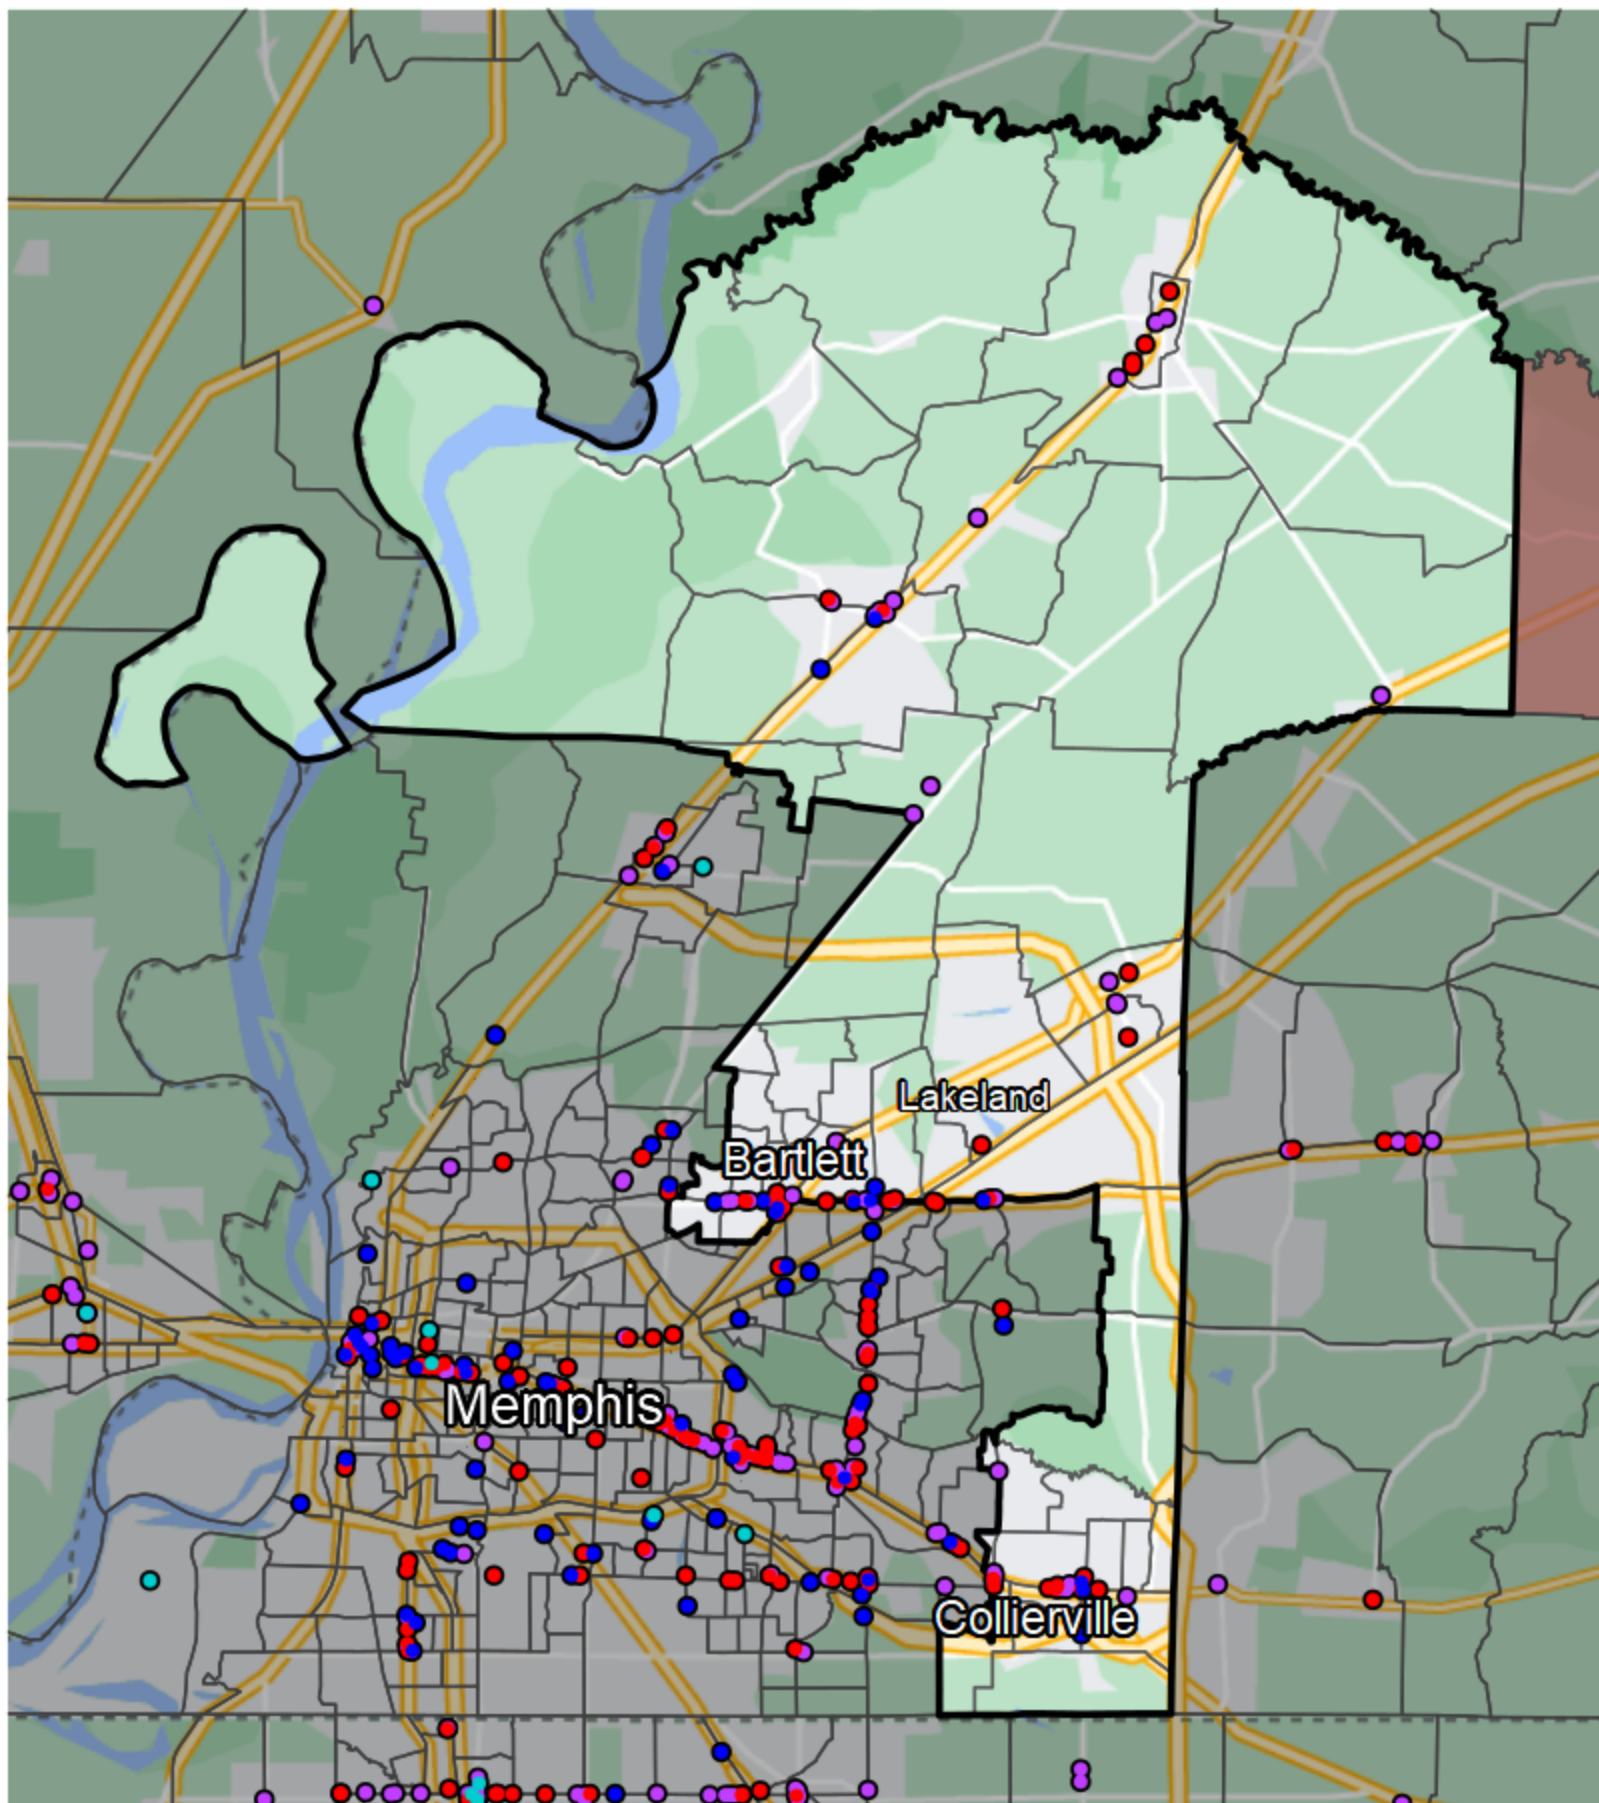

# Tennessee - State Senate District 32

## Banking Desert

■ No Branches within 10 Miles of Population Center