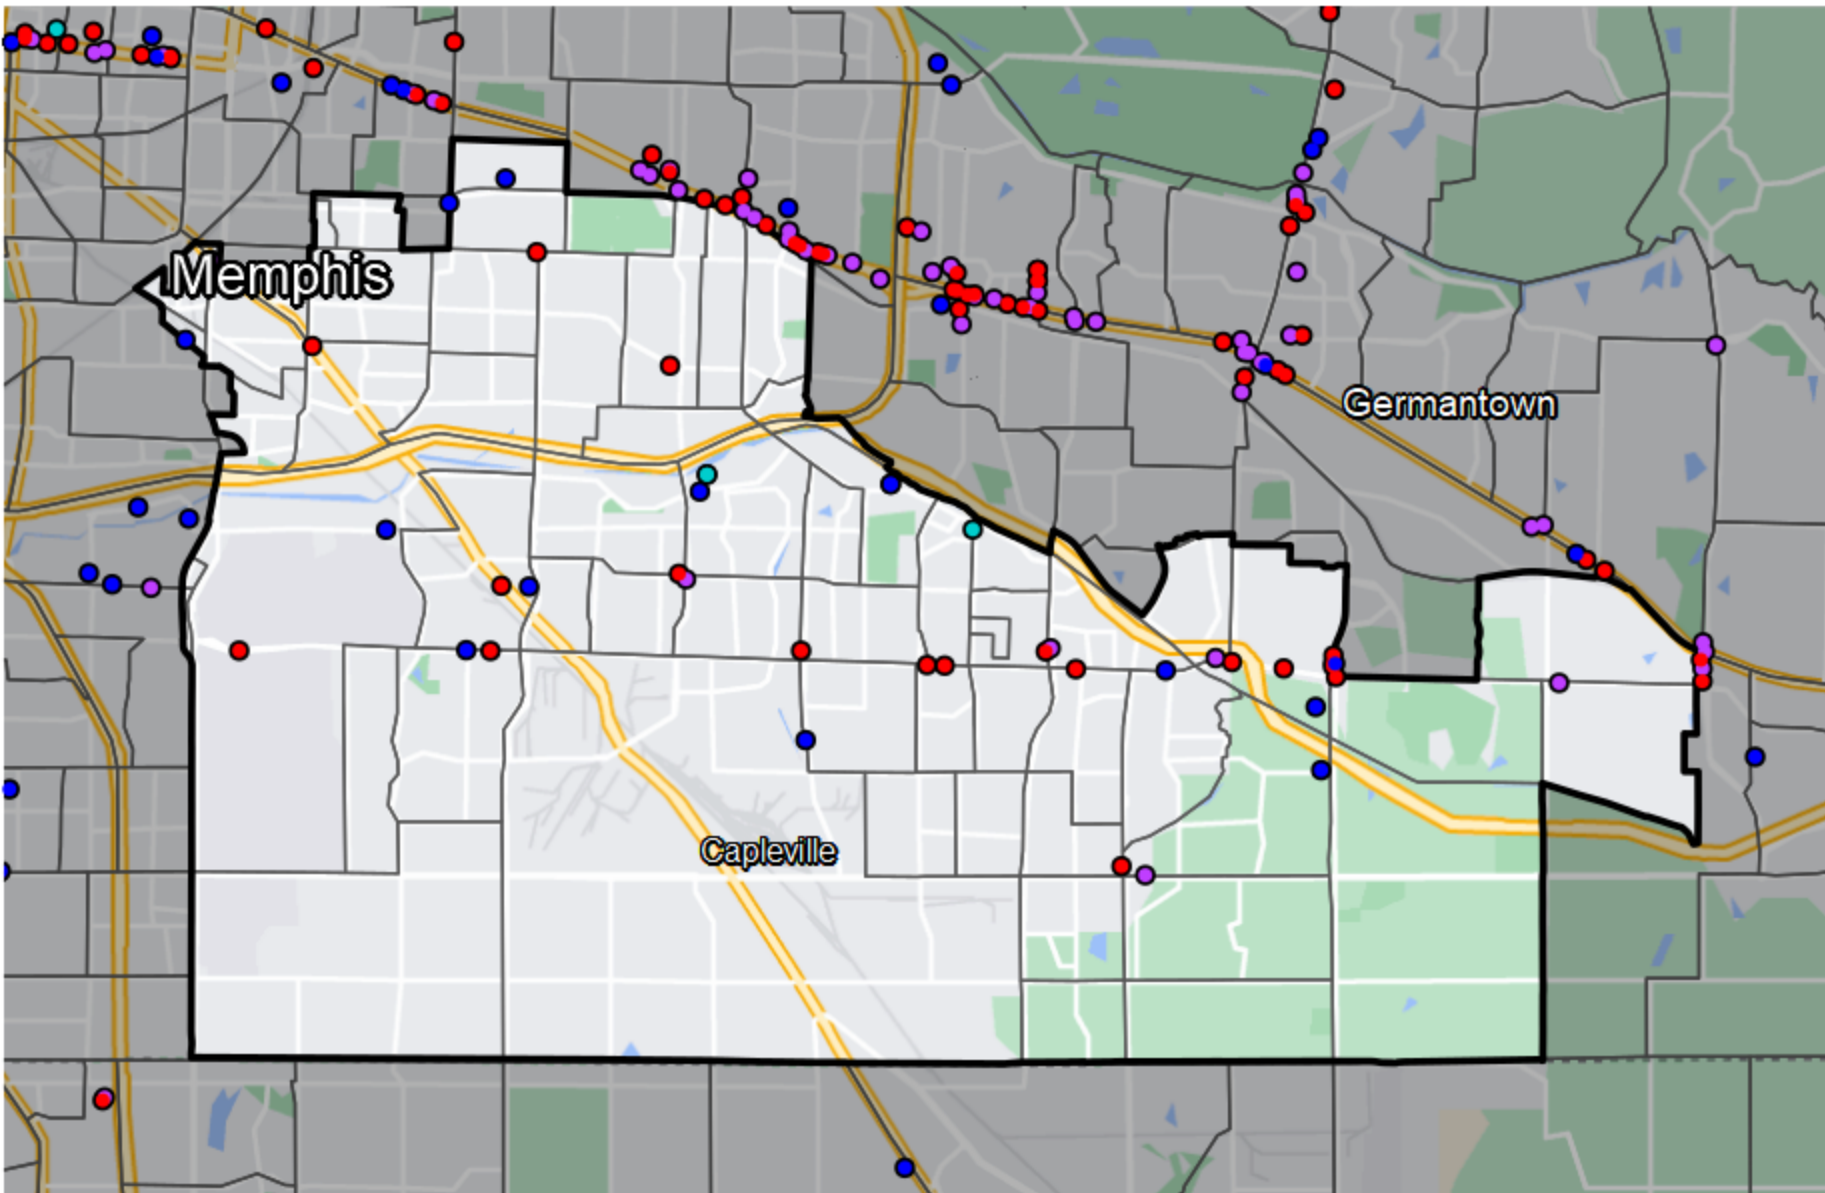

Tennessee - State Senate District 33

Sources: NCUA, FDIC, UW-Madison Population Lab, CDFI, US Census, Google Maps, CUNA