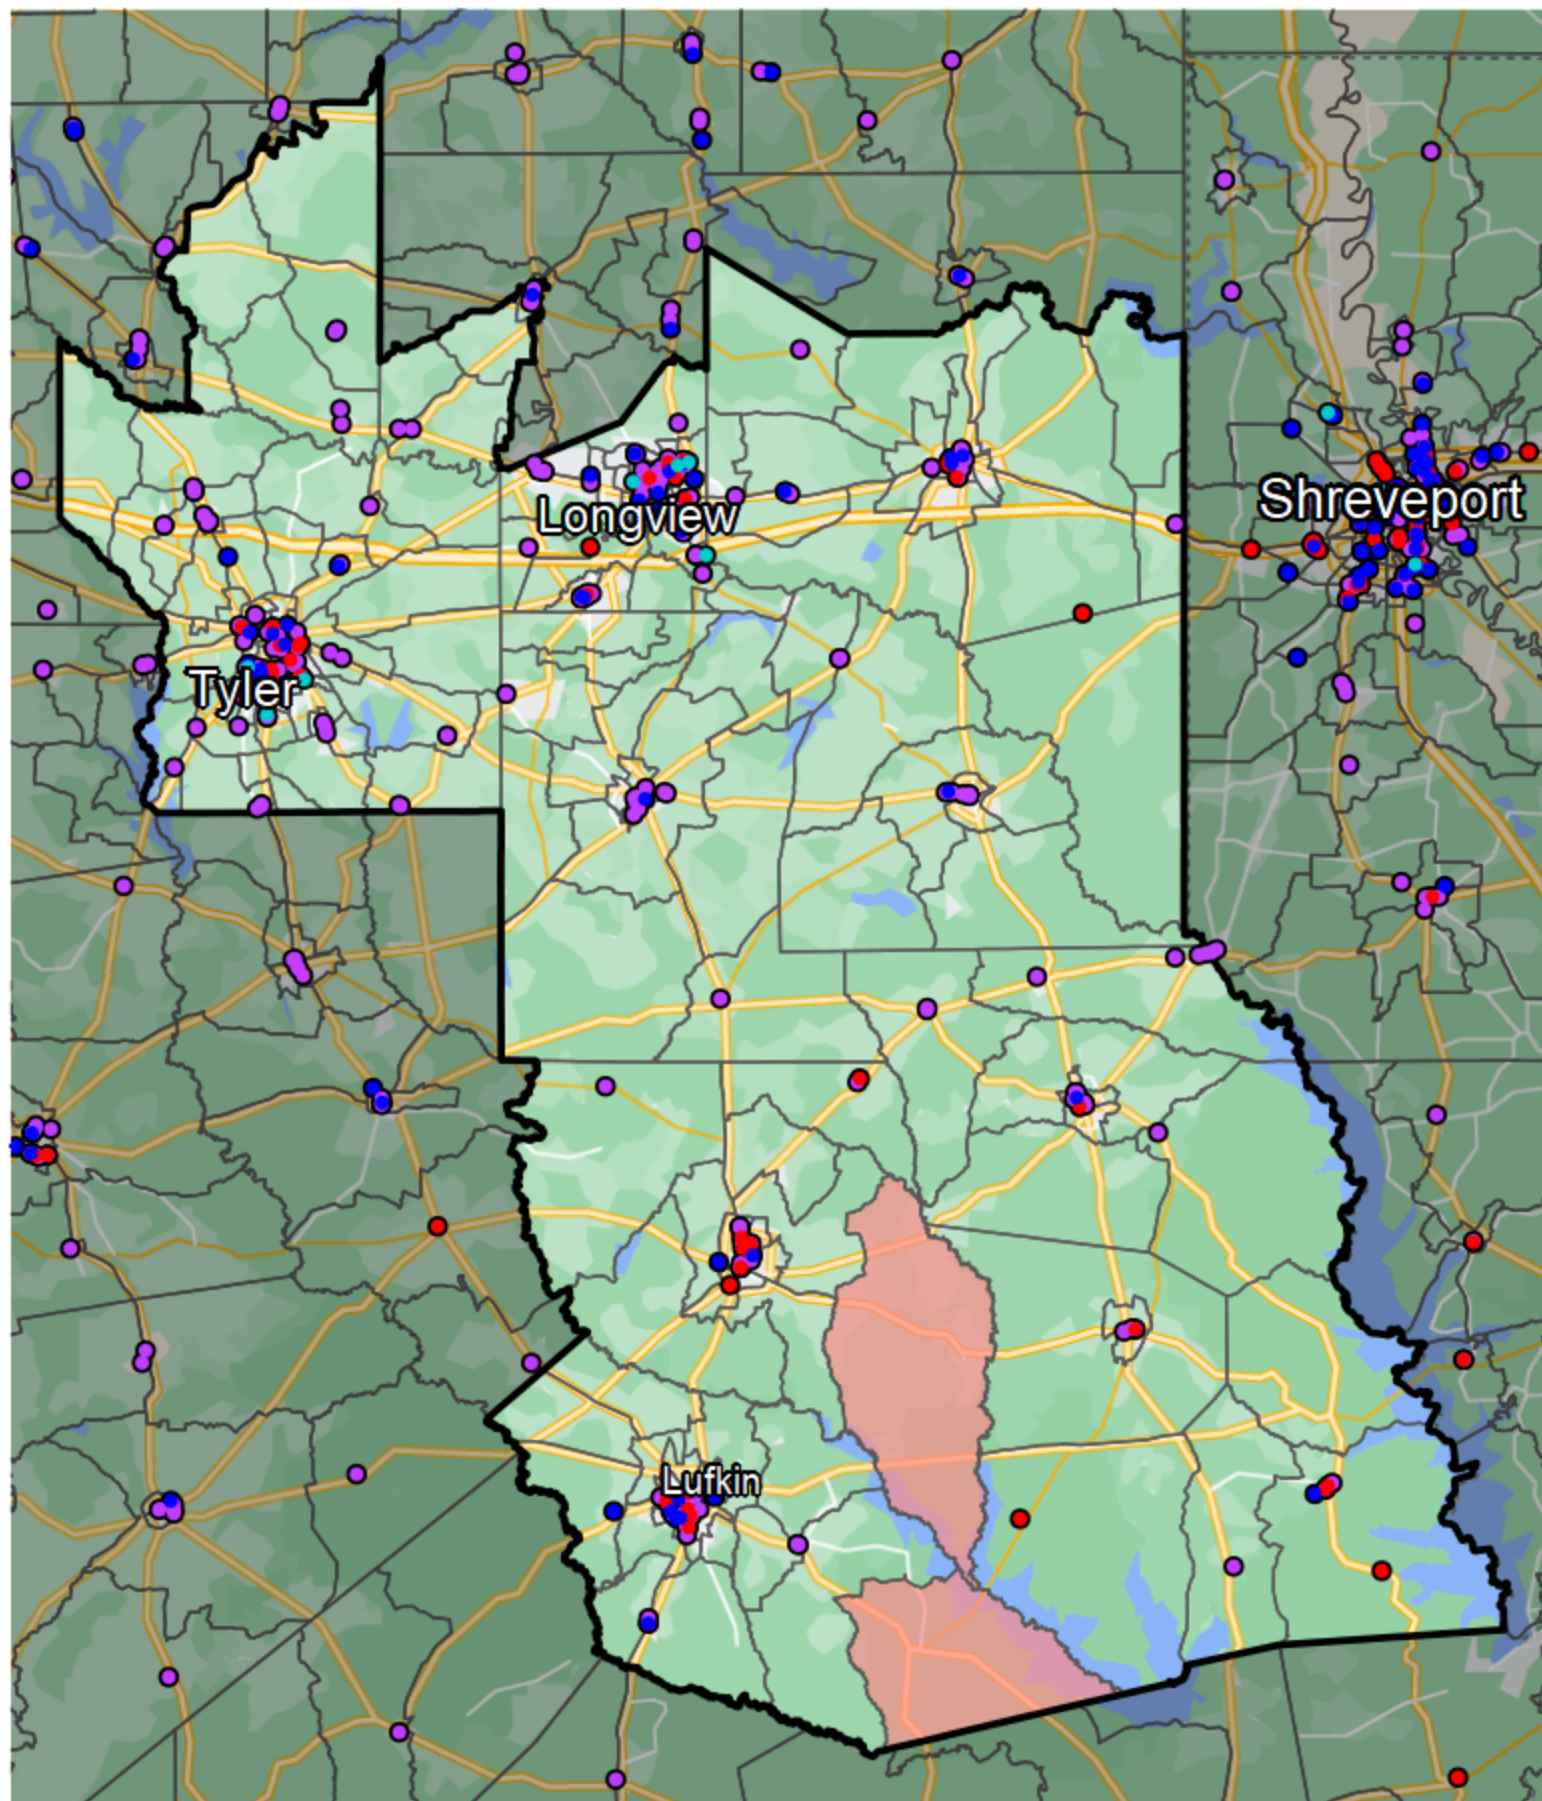

Texas - Congressional District 1

Banking Desert

No Branches within 10 Miles of Population Center

Financial Institutions

- Bank: 208
- Bank, Out-of-State: 53
- Credit Union: 44
- Credit Union, Out-of-State: 7