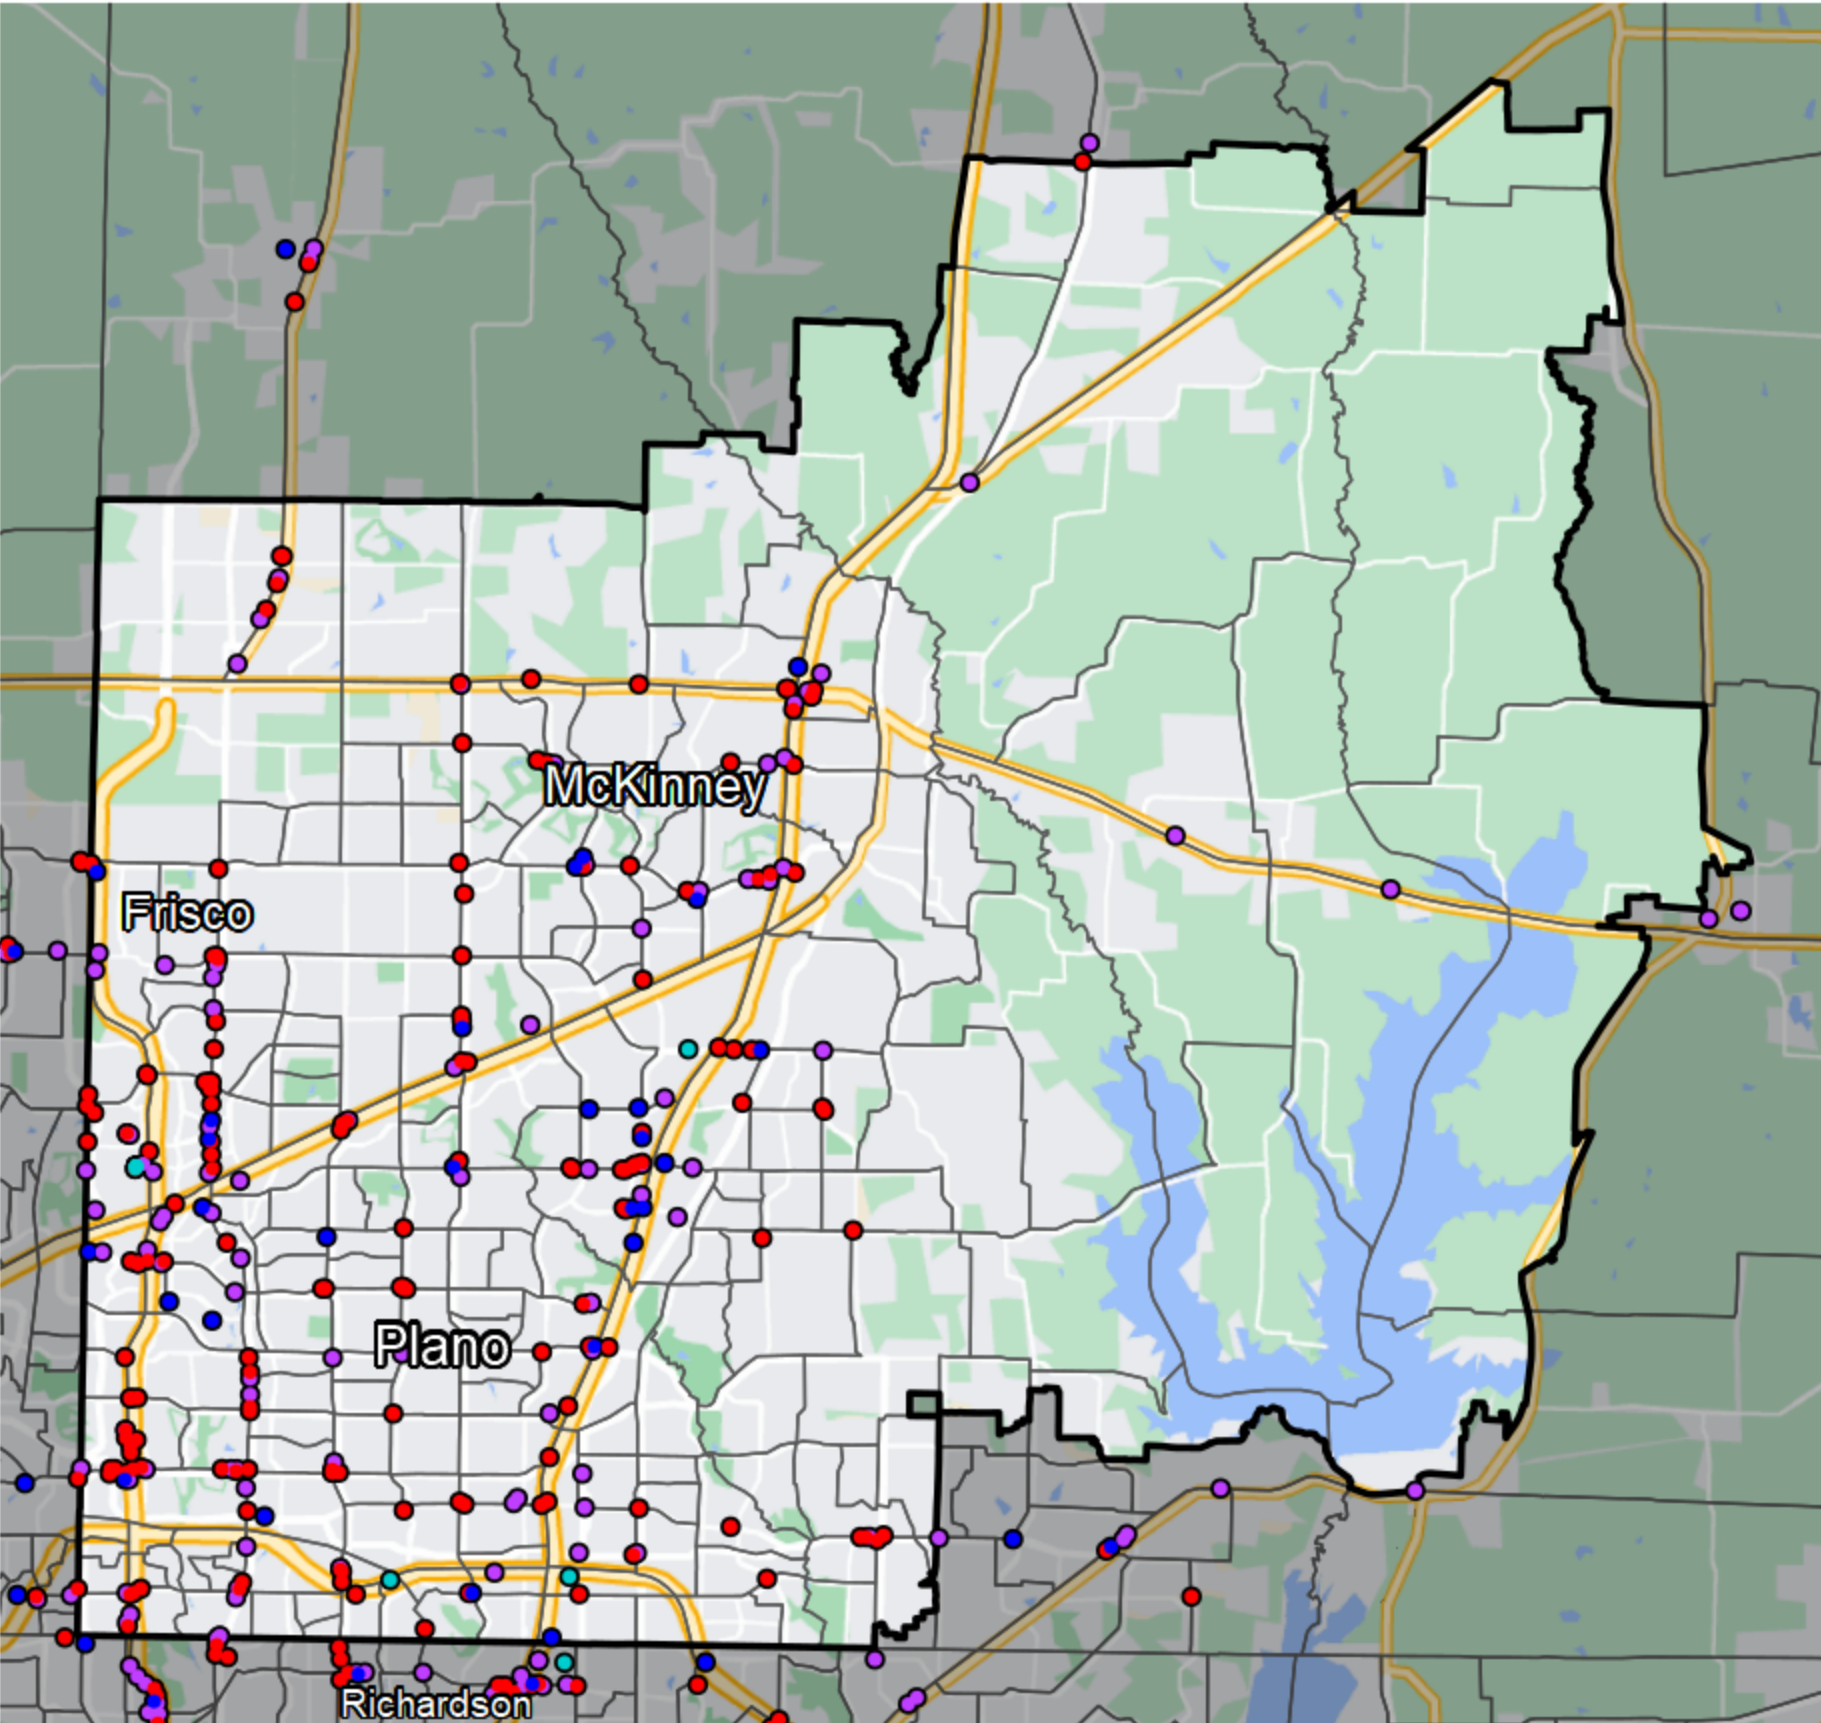

Texas - Congressional District 3

Banking Desert

No Branches within 10 Miles of Population Center

Financial Institutions

- Bank: 88
- Bank, Out-of-State: 153
- Credit Union: 27
- Credit Union, Out-of-State: 11