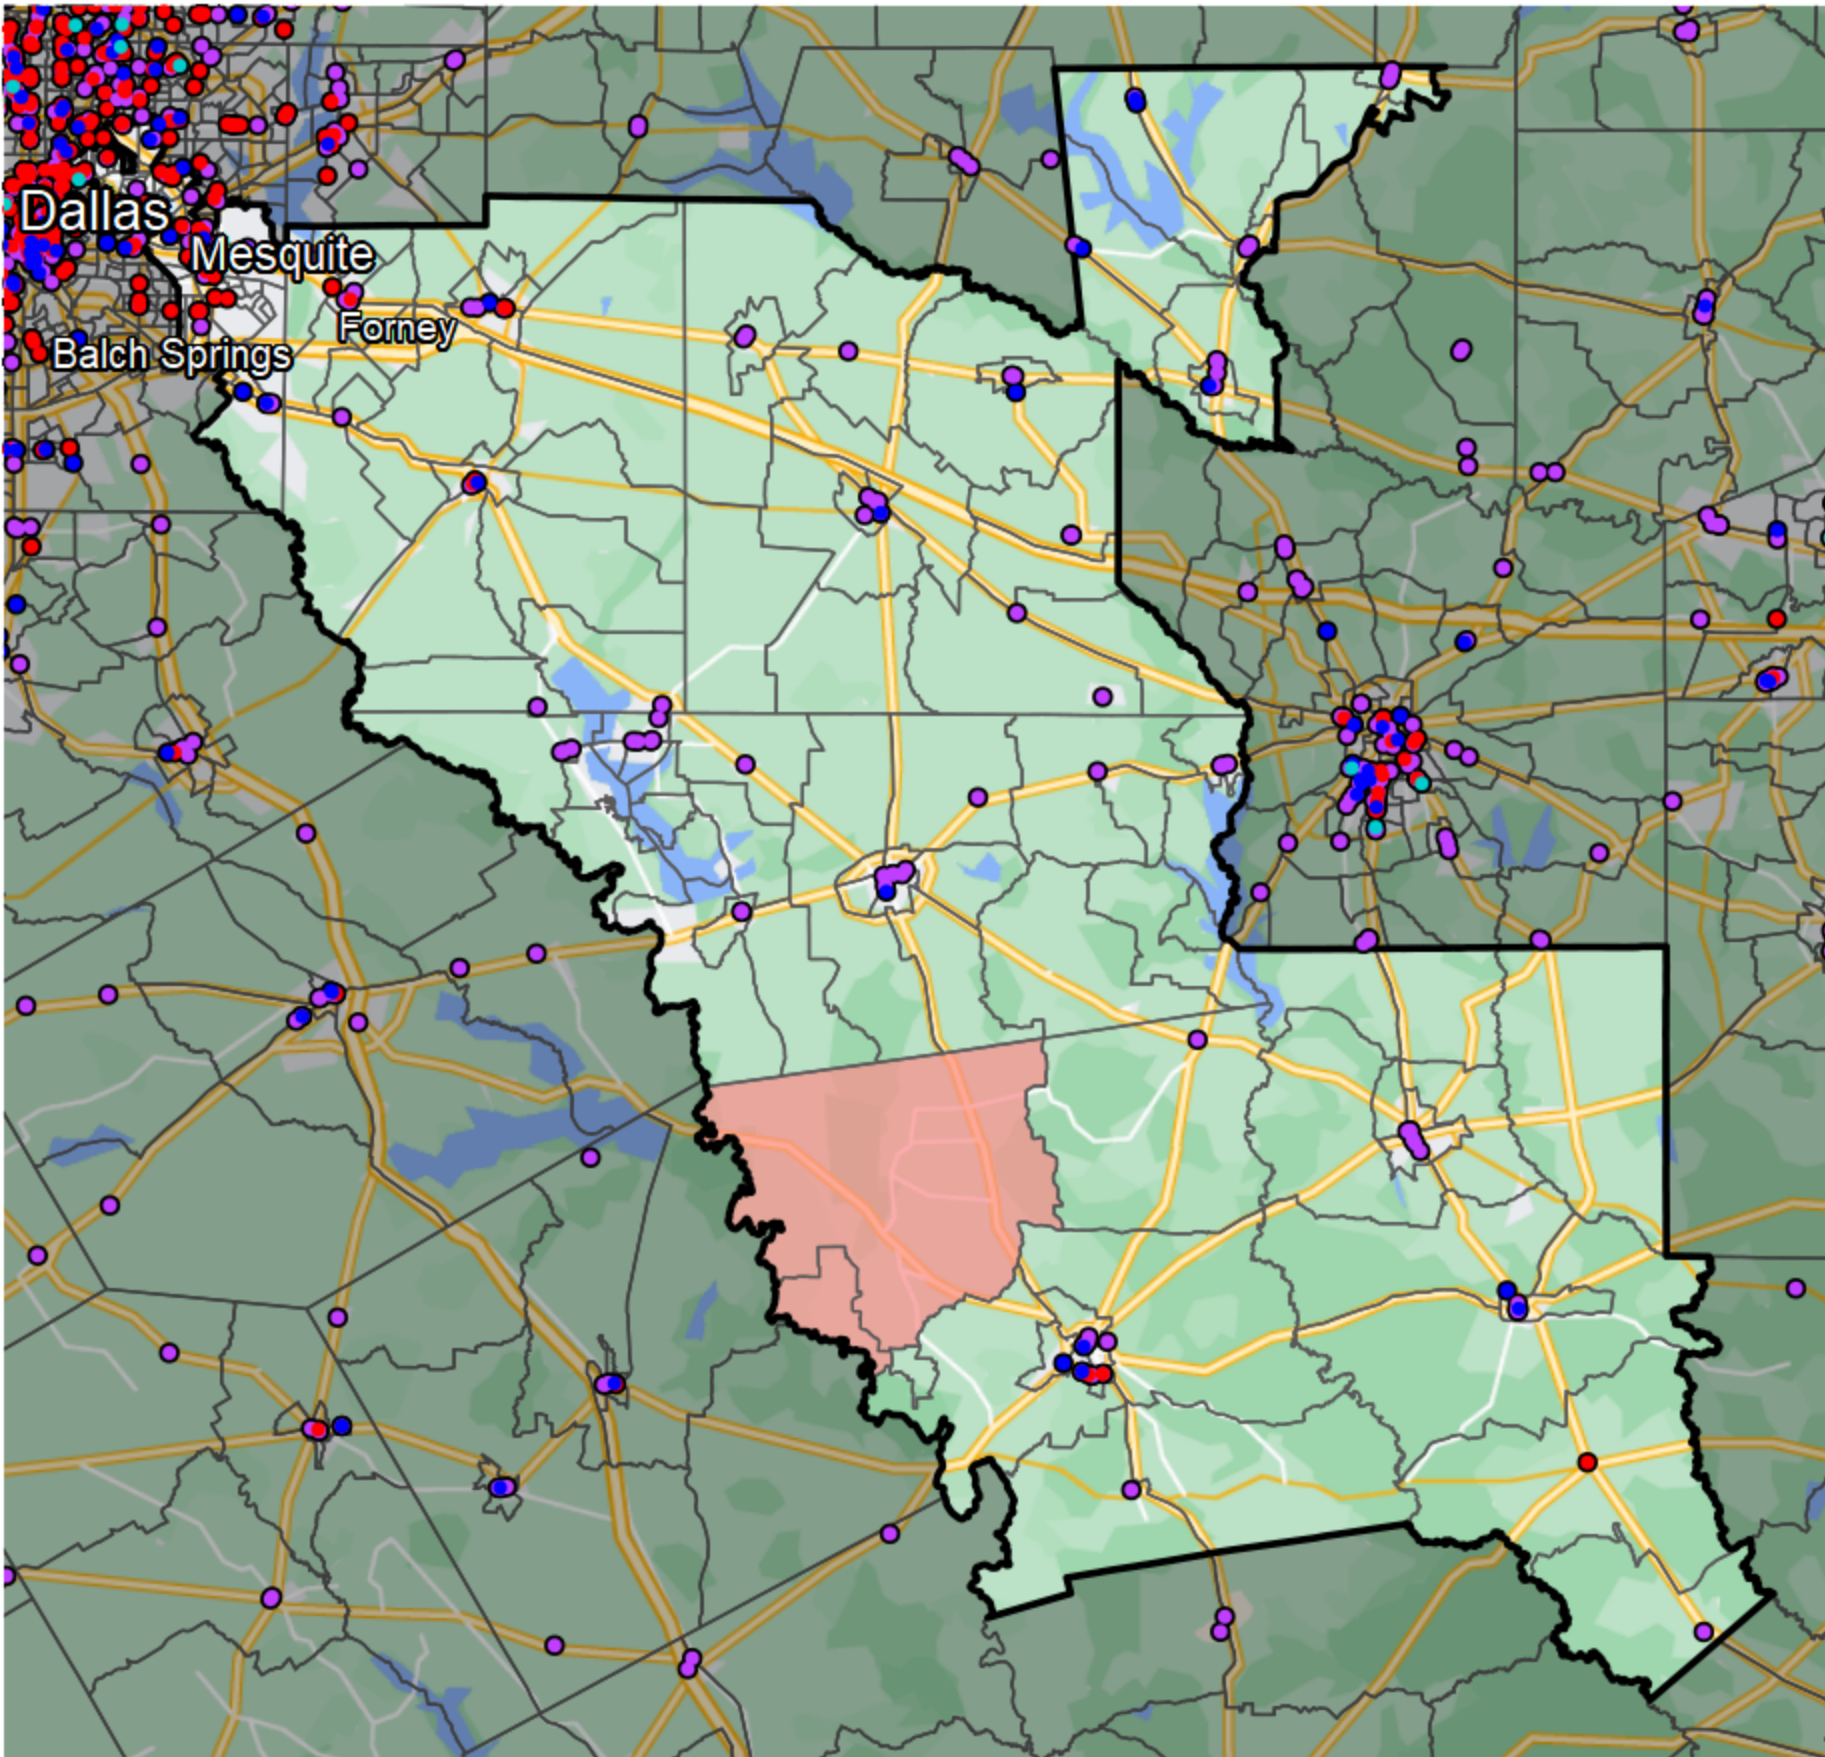

Texas - Congressional District 5

Banking Desert

No Branches within 10 Miles of Population Center

Financial Institutions

- Bank: 113
- Bank, Out-of-State: 36
- Credit Union: 26
- Credit Union, Out-of-State: 1