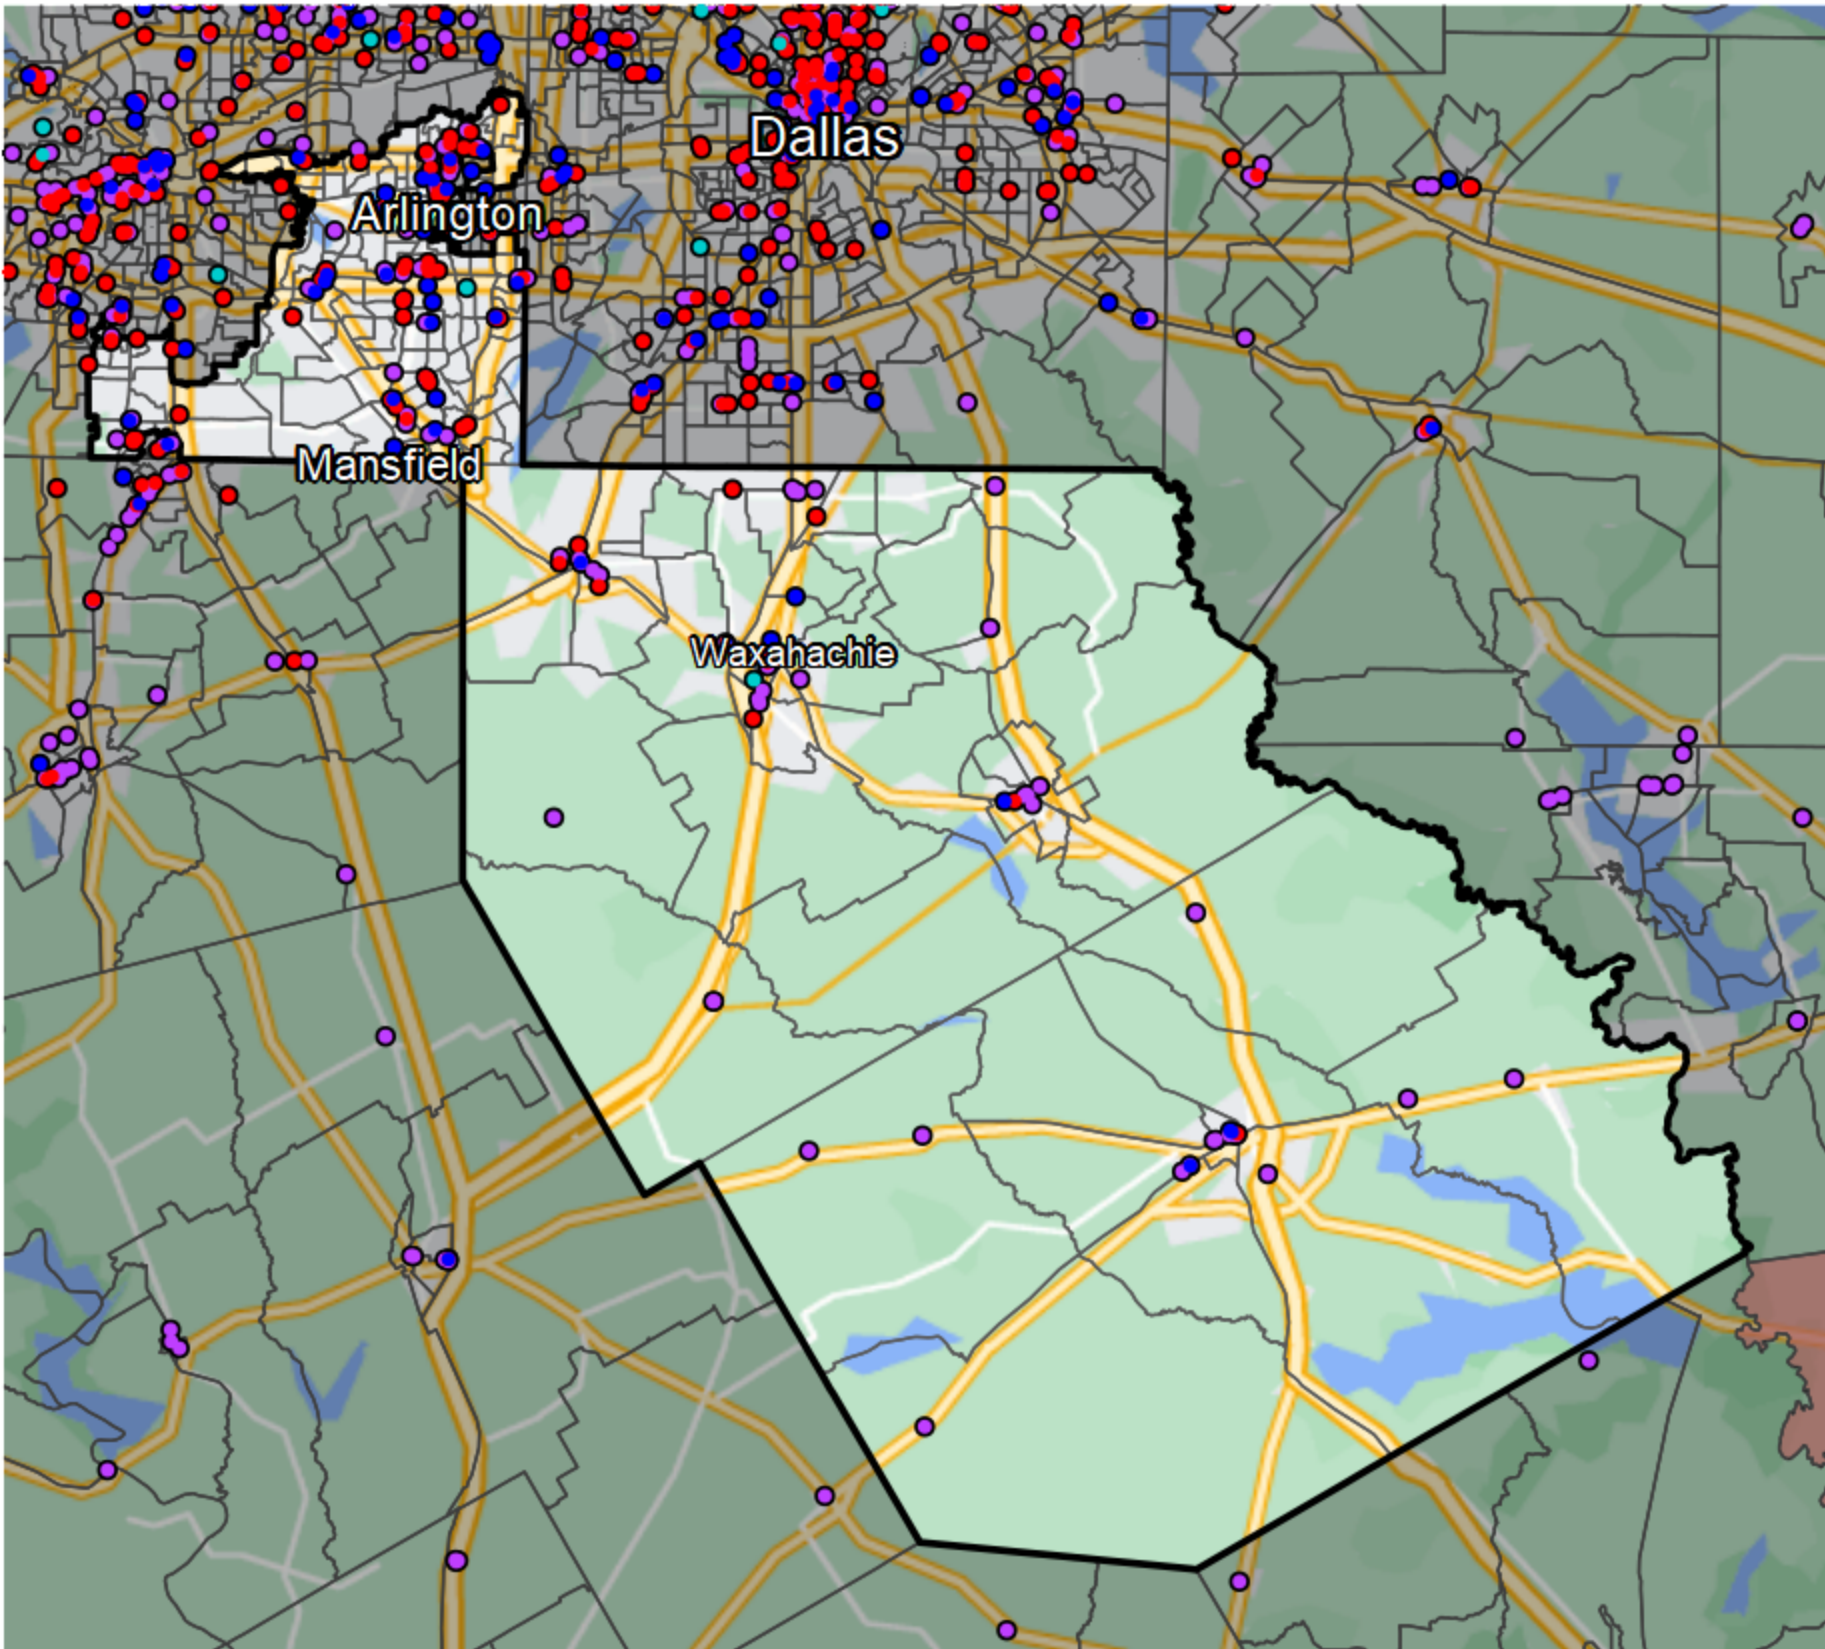

Texas - Congressional District 6

Financial Institutions

- Bank: 73
- Bank, Out-of-State: 70
- Credit Union: 32
- Credit Union, Out-of-State: 2

Banking Desert

- No Branches within 10 Miles of Population Center