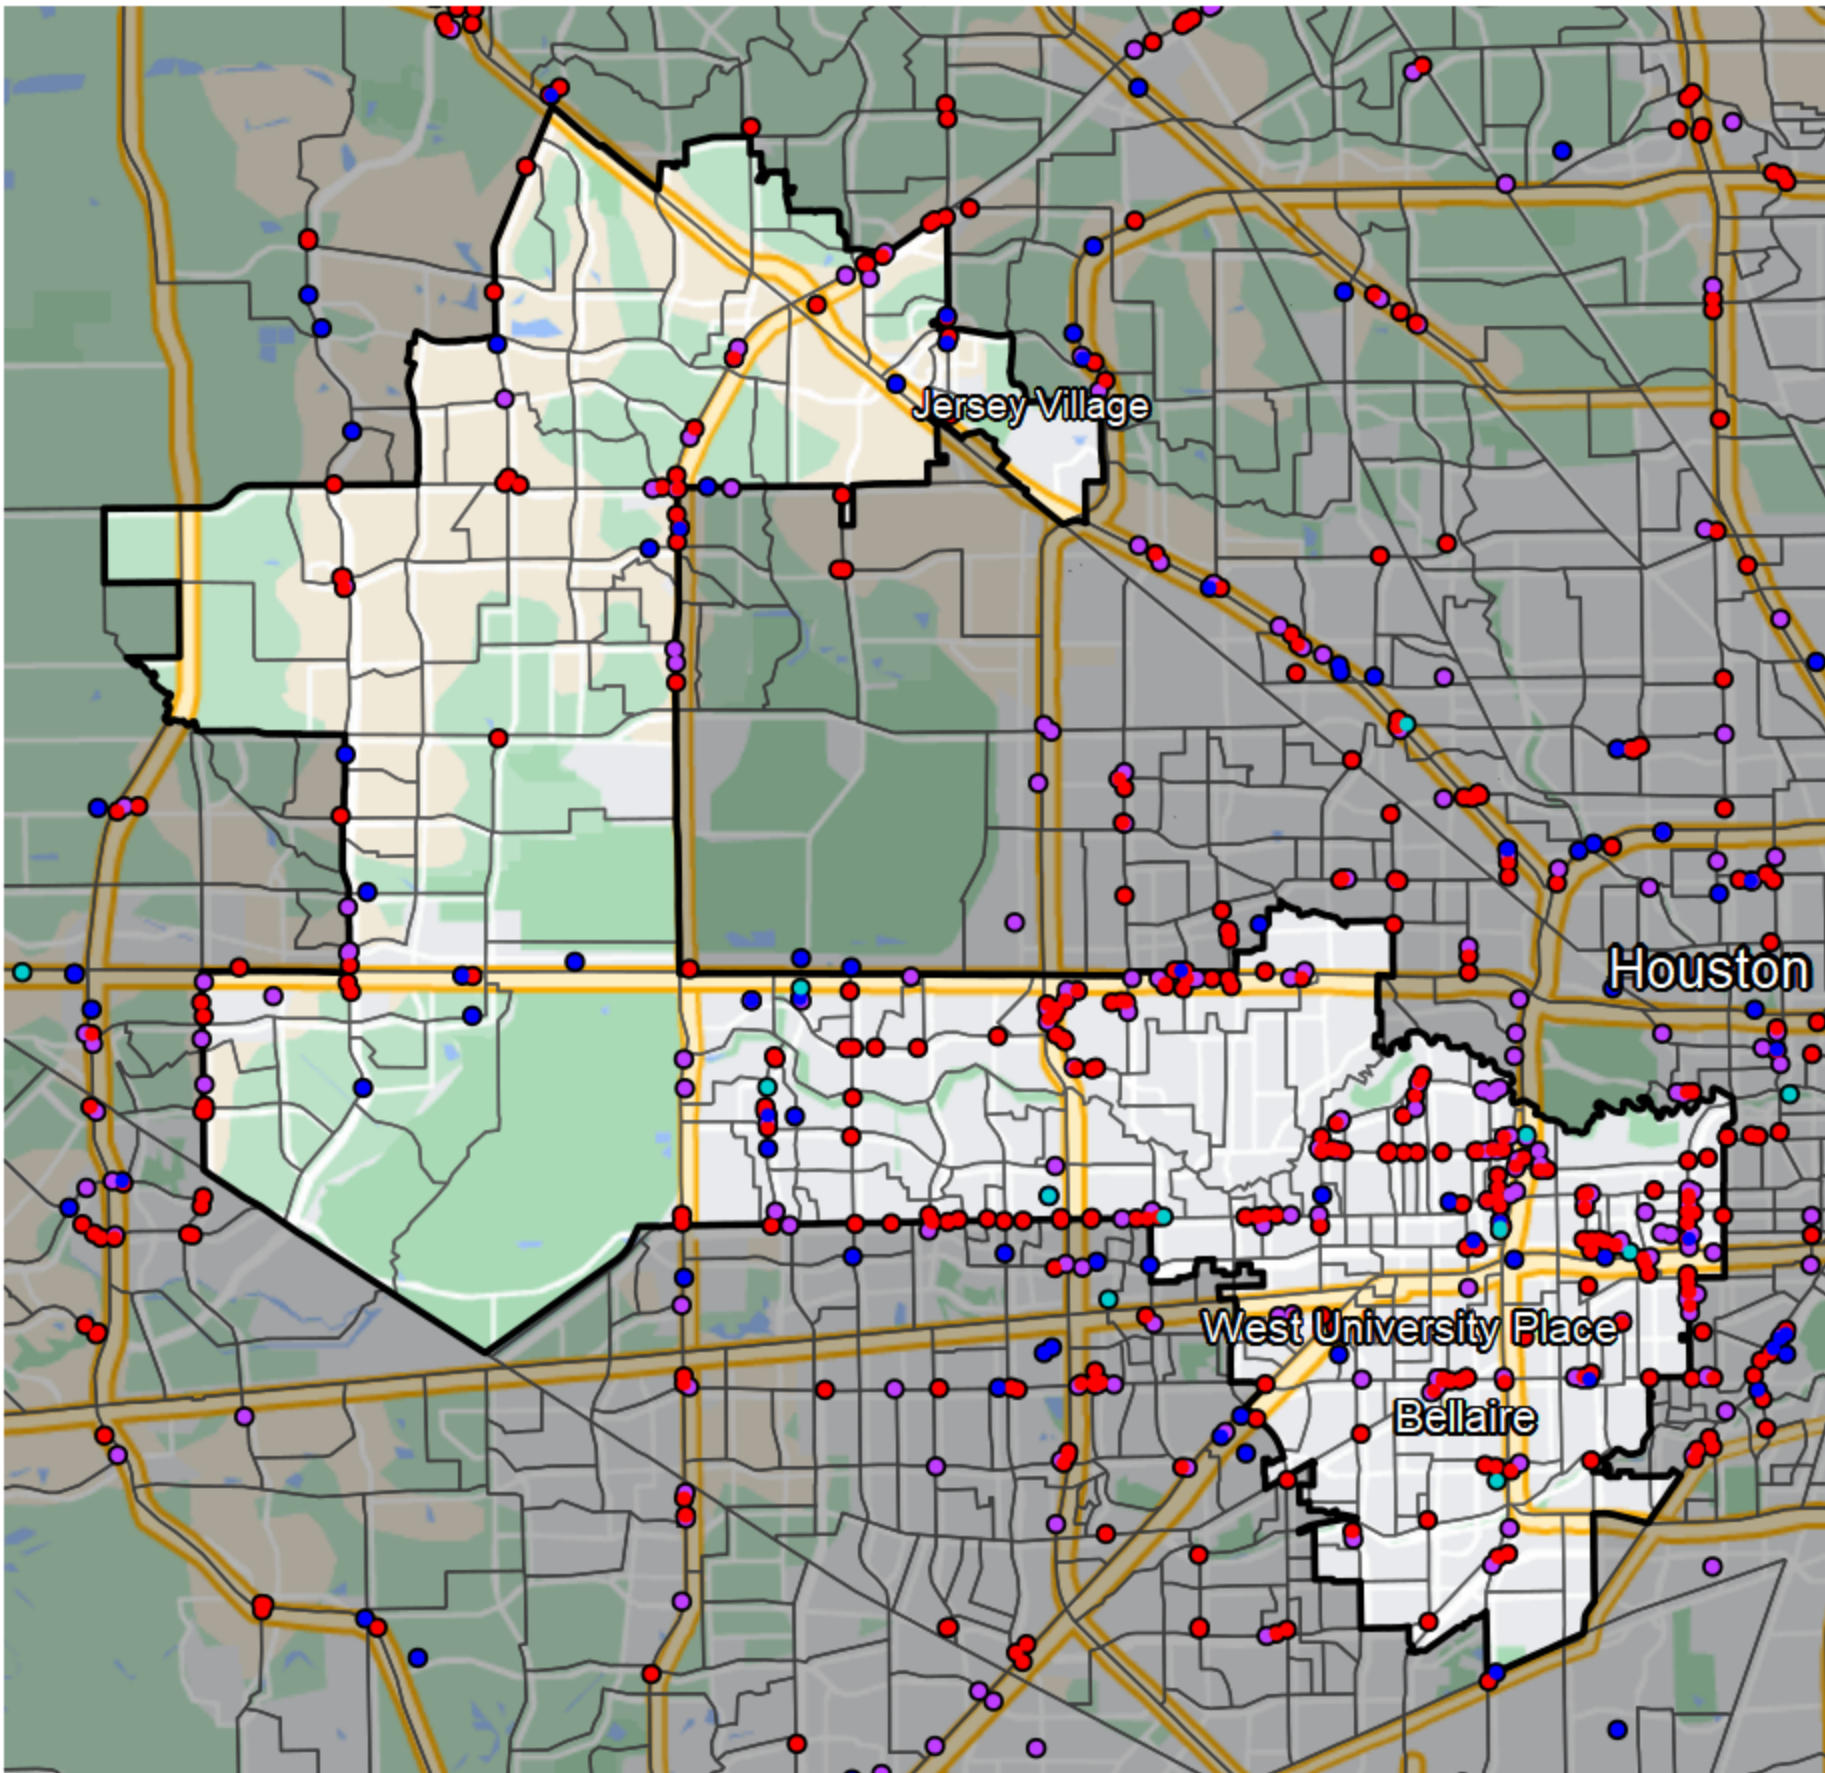

Texas - Congressional District 7

Financial Institutions

- Bank: 98
- Bank, Out-of-State: 174
- Credit Union: 28
- Credit Union, Out-of-State: 9

Banking Desert

- No Branches within 10 Miles of Population Center