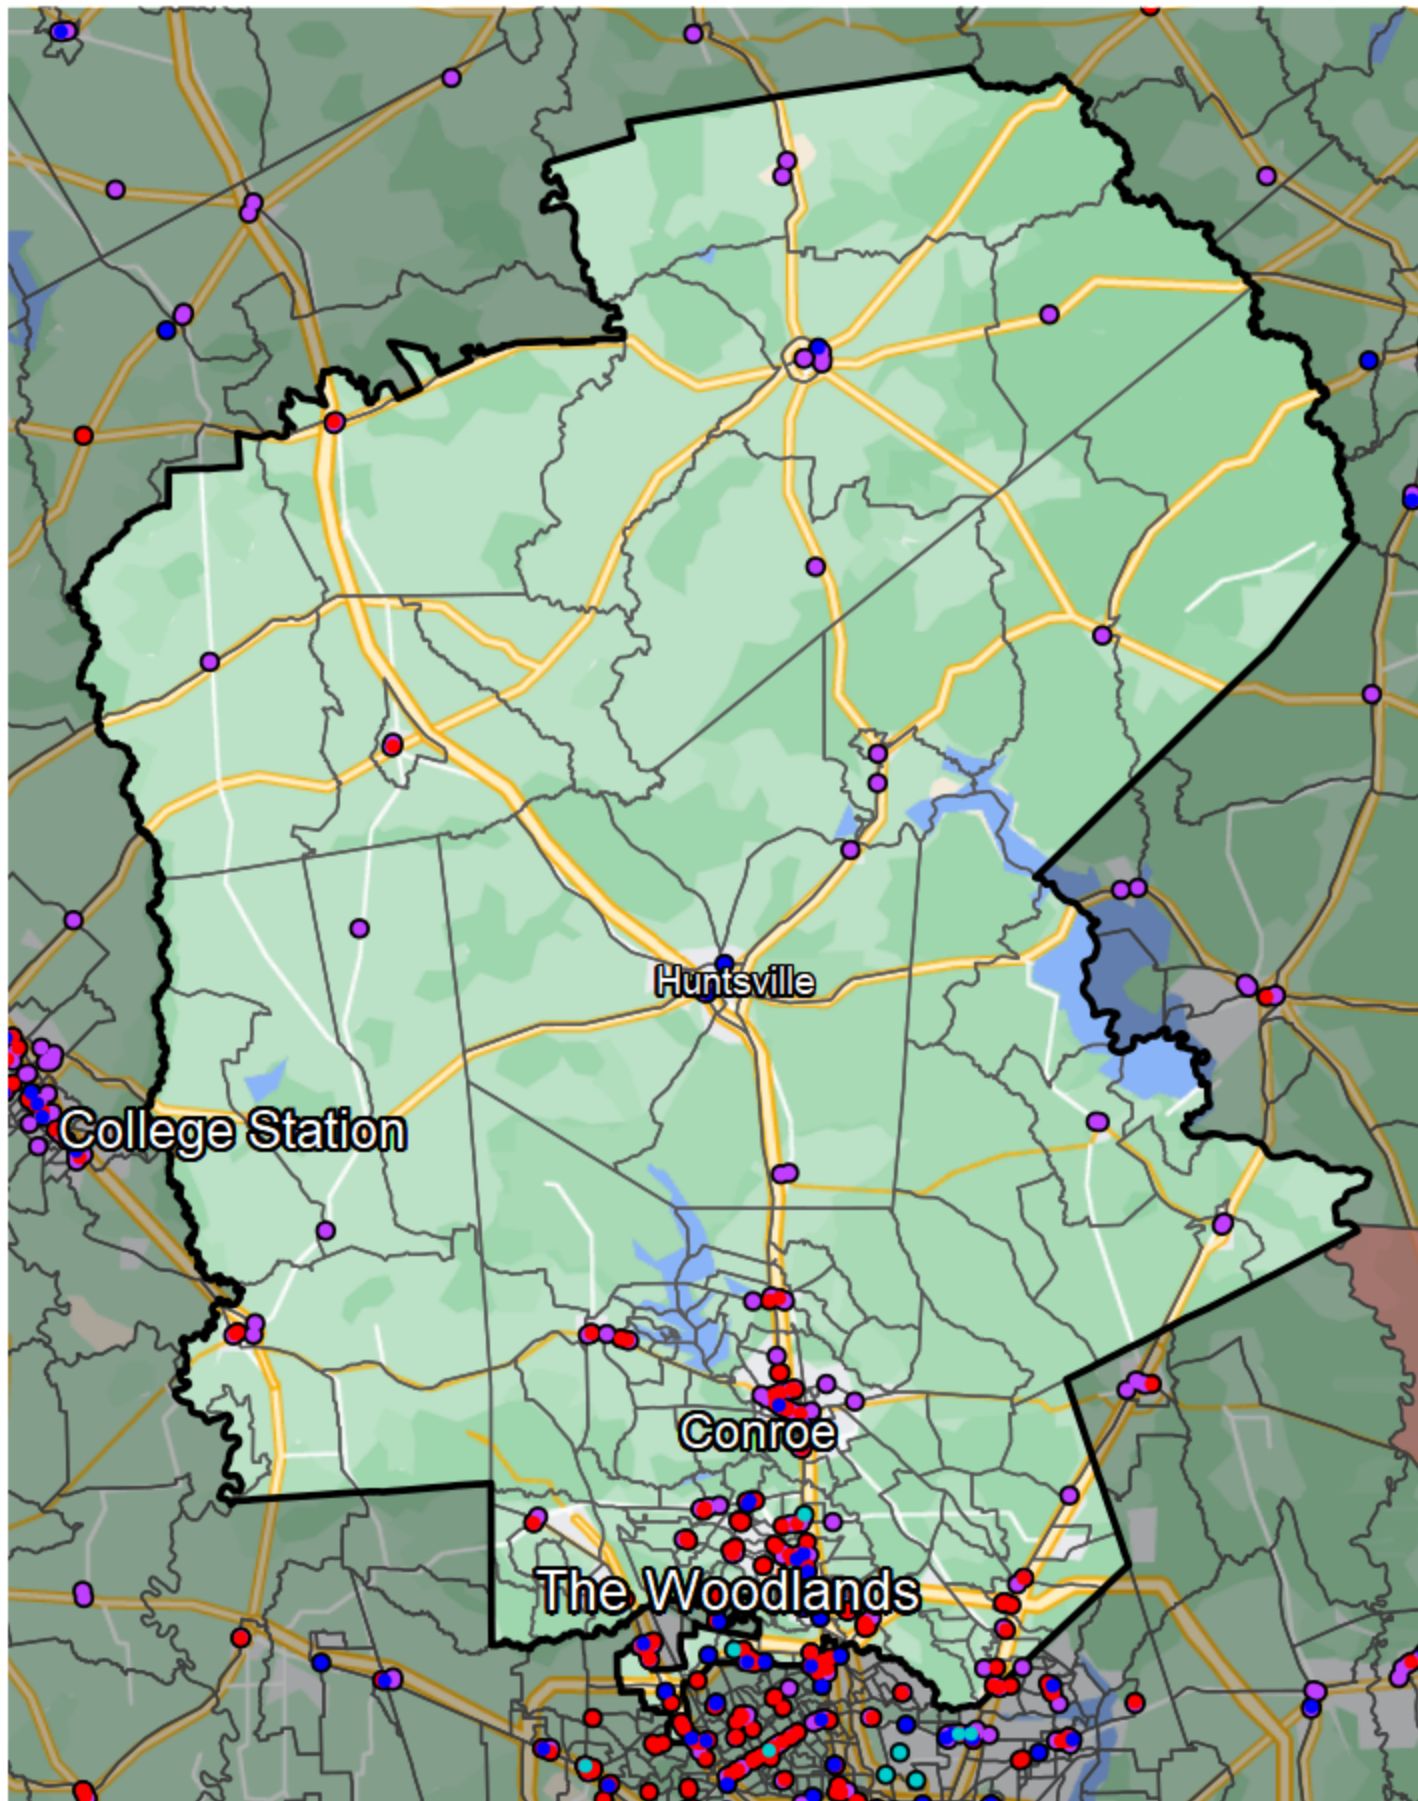

Texas - Congressional District 8

Banking Desert

■ No Branches within 10 Miles of Population Center

Financial Institutions

- Bank: 118
- Bank, Out-of-State: 92
- Credit Union: 17
- Credit Union, Out-of-State: 3