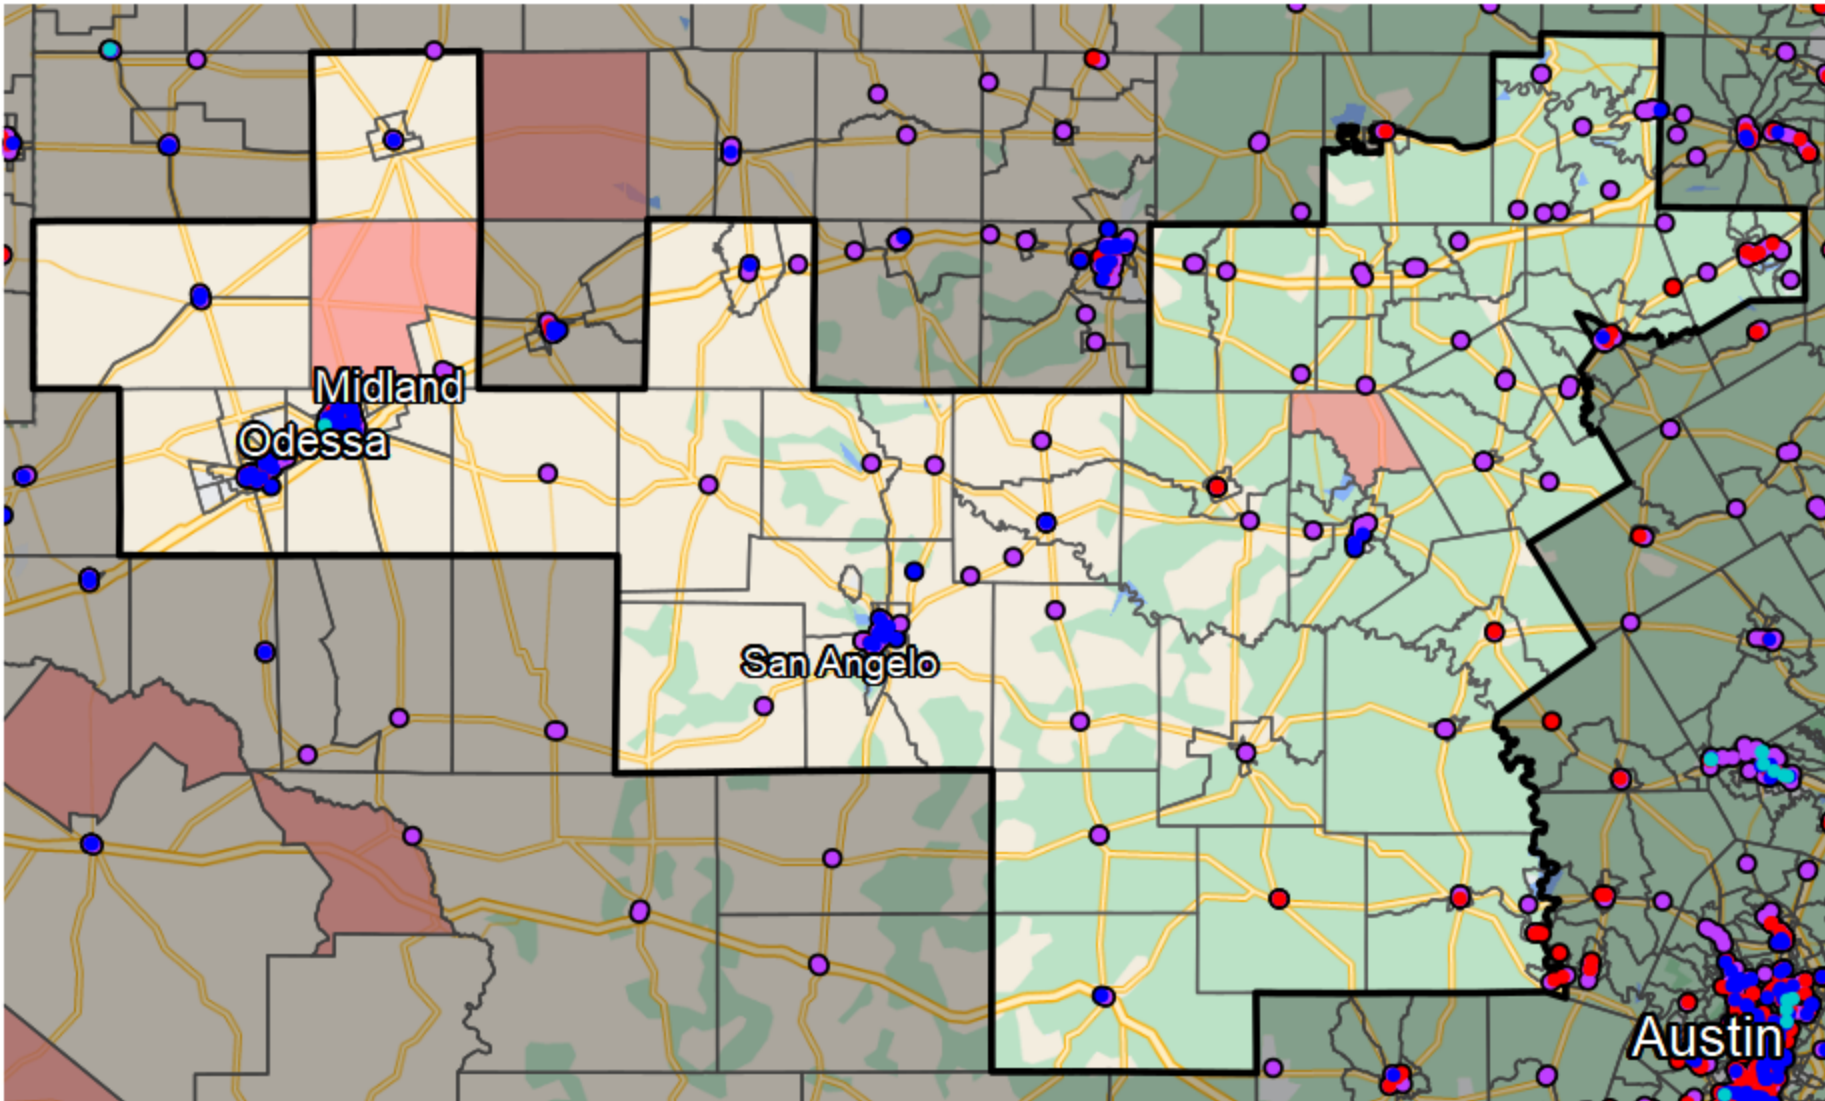

Texas - Congressional District 11

Banking Desert

No Branches within 10 Miles of Population Center

Financial Institutions

- Bank: 196
- Bank, Out-of-State: 42
- Credit Union: 62
- Credit Union, Out-of-State: 1