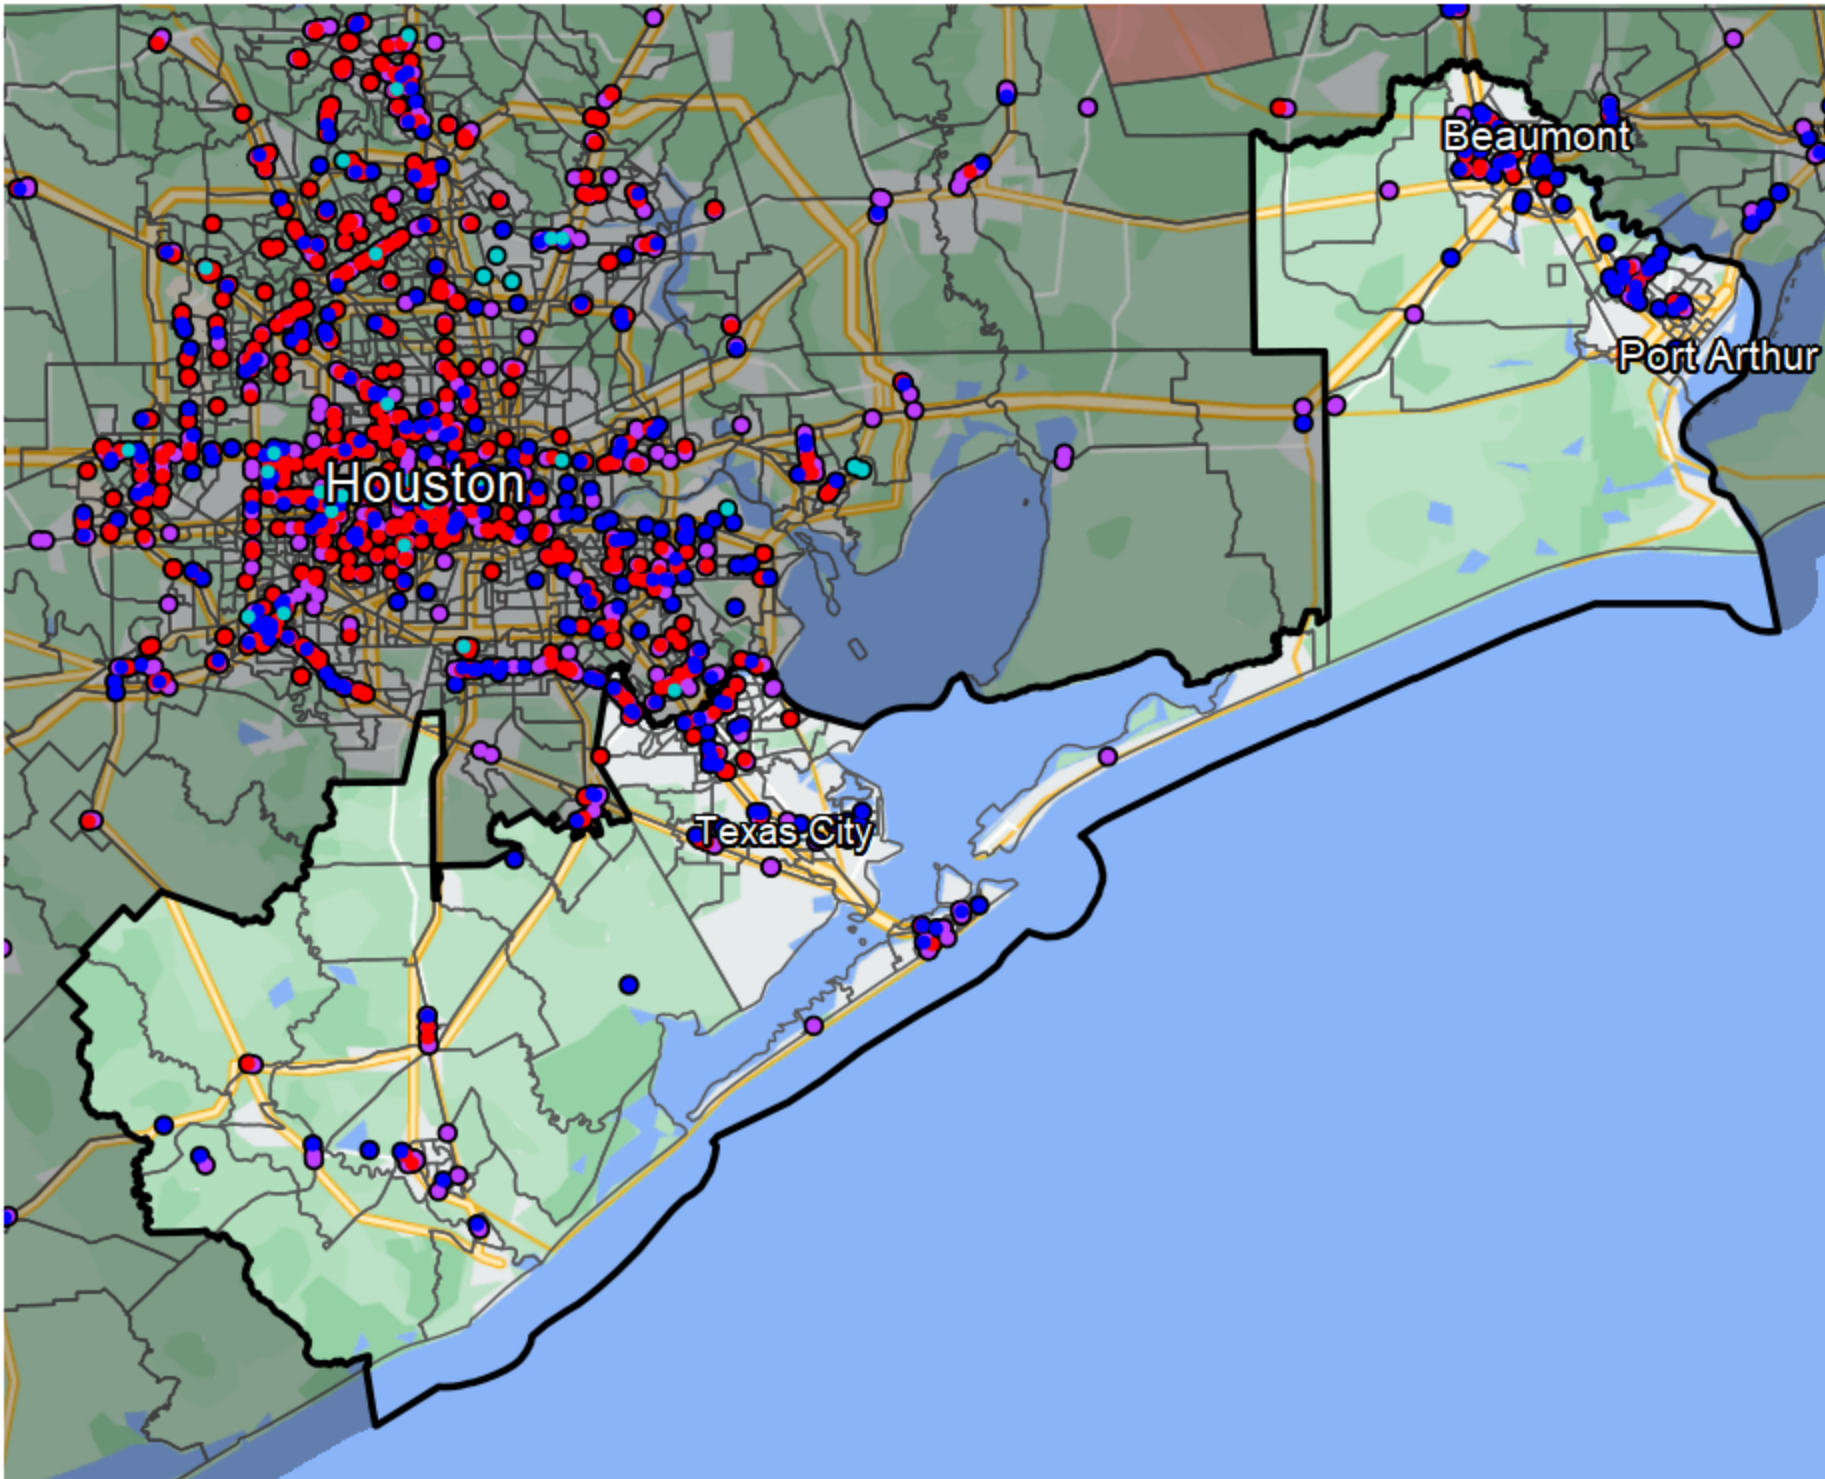

Texas - Congressional District 14

Banking Desert
No Branches within 10 Miles of Population Center

Financial Institutions
Bank: 83
Bank, Out-of-State: 67
Credit Union: 92
Credit Union, Out-of-State: 0