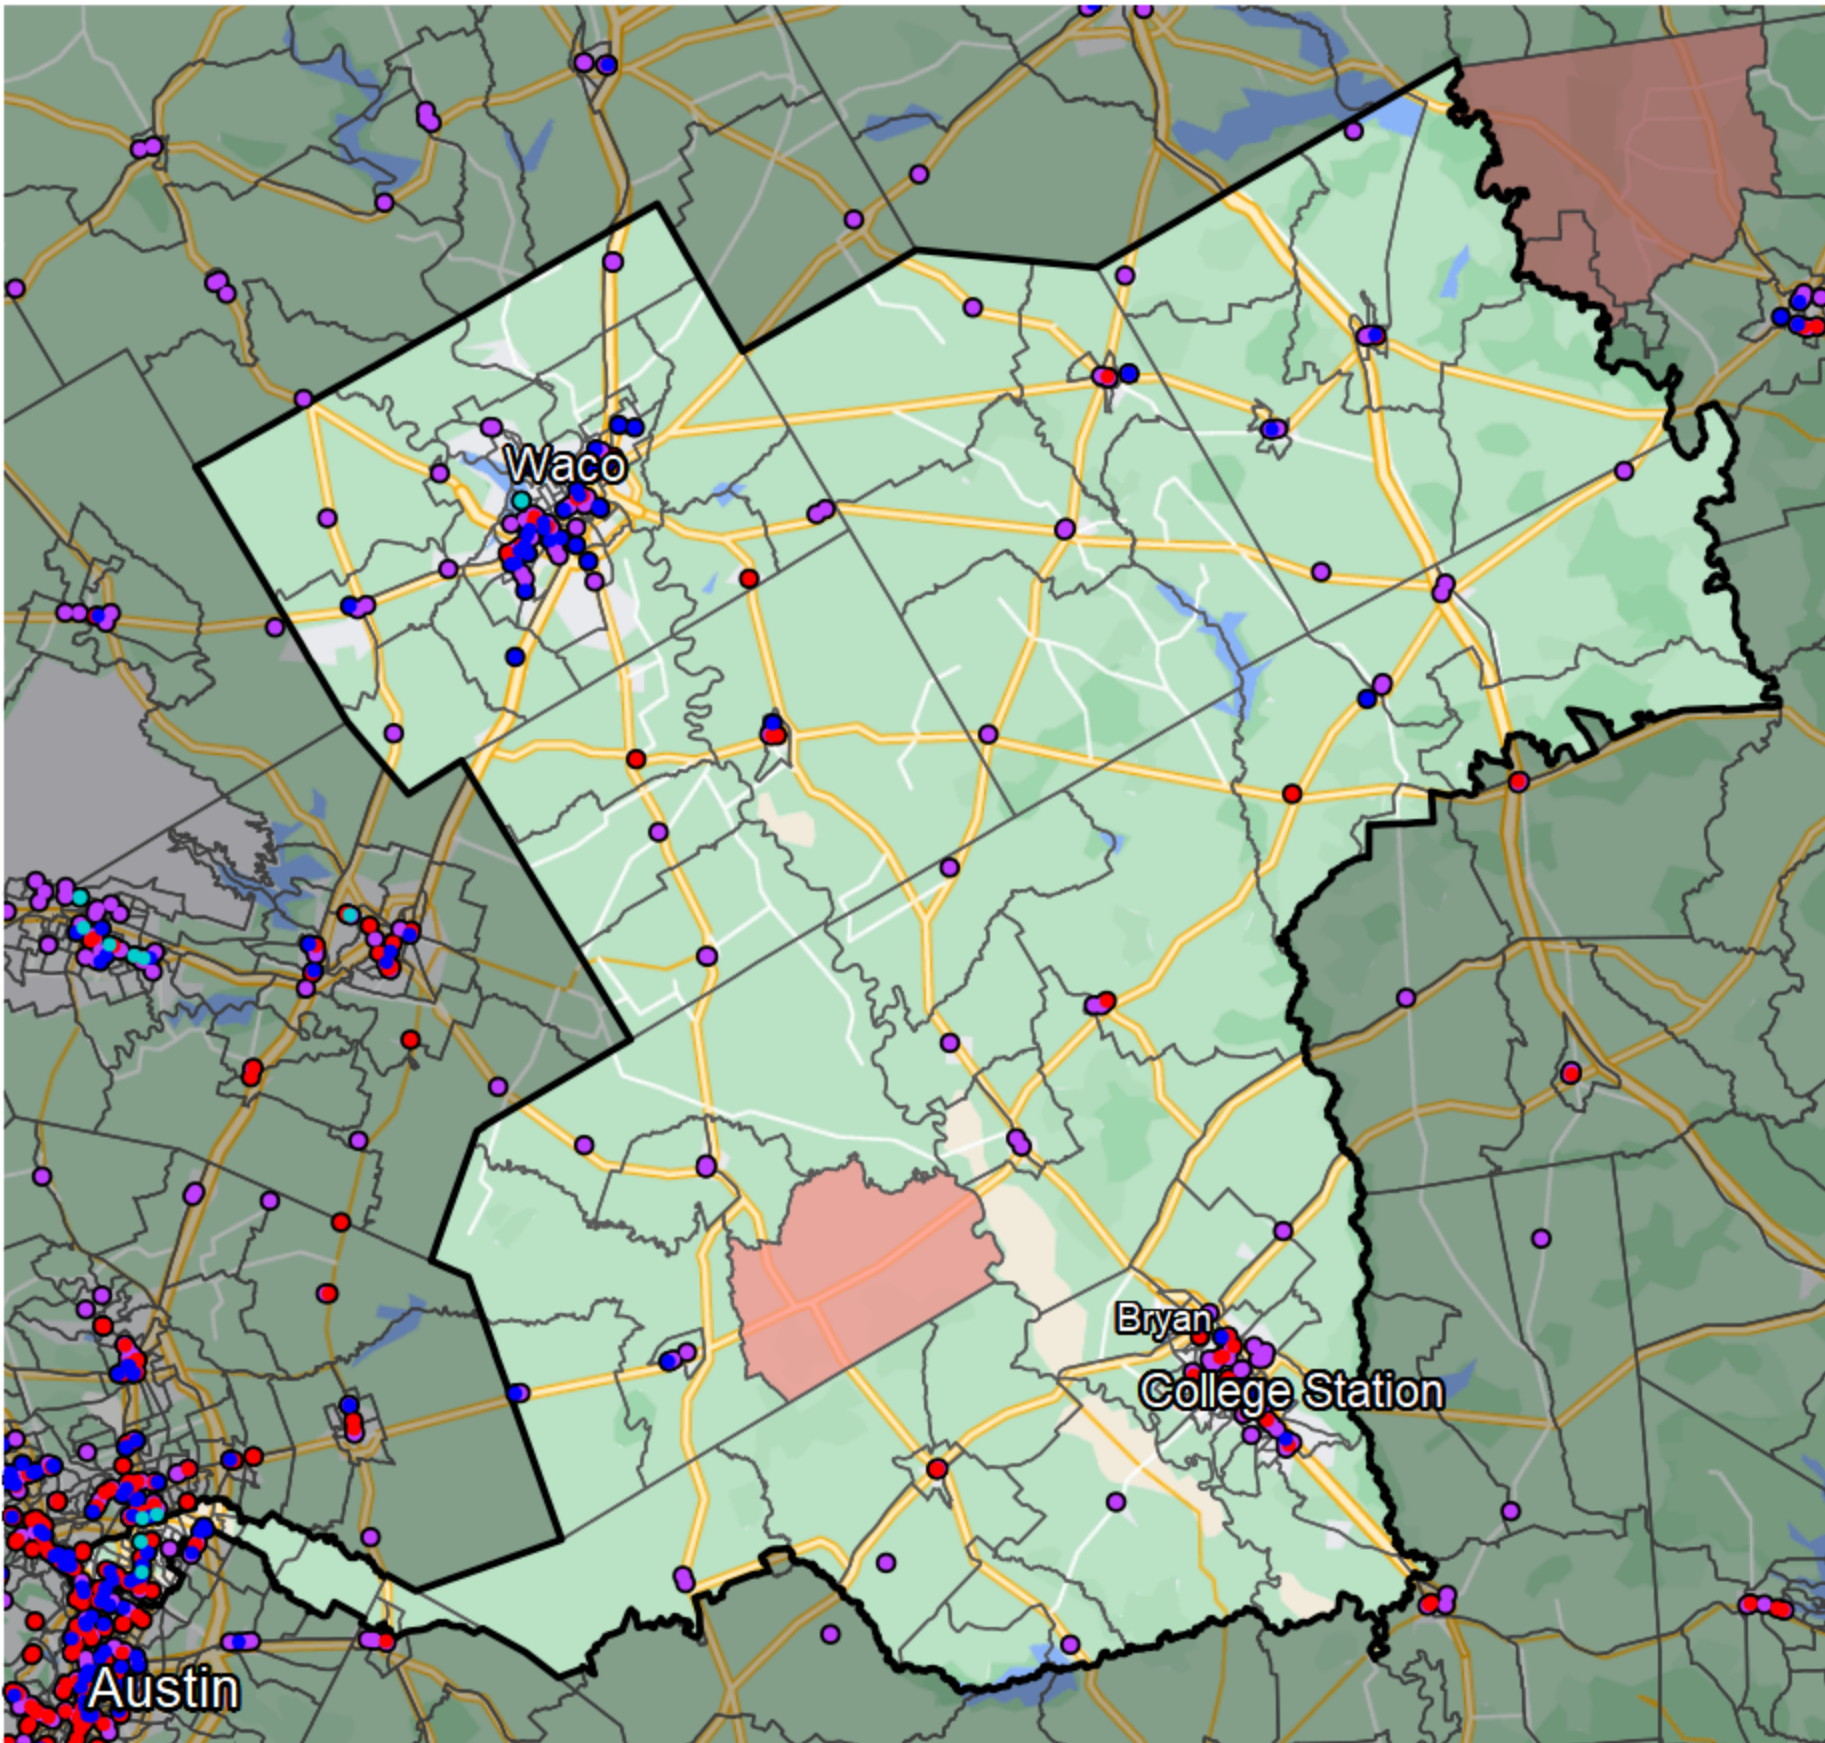

Texas - Congressional District 17

Banking Desert

No Branches within 10 Miles of Population Center

Financial Institutions

- Bank: 148
- Bank, Out-of-State: 56
- Credit Union: 54
- Credit Union, Out-of-State: 4