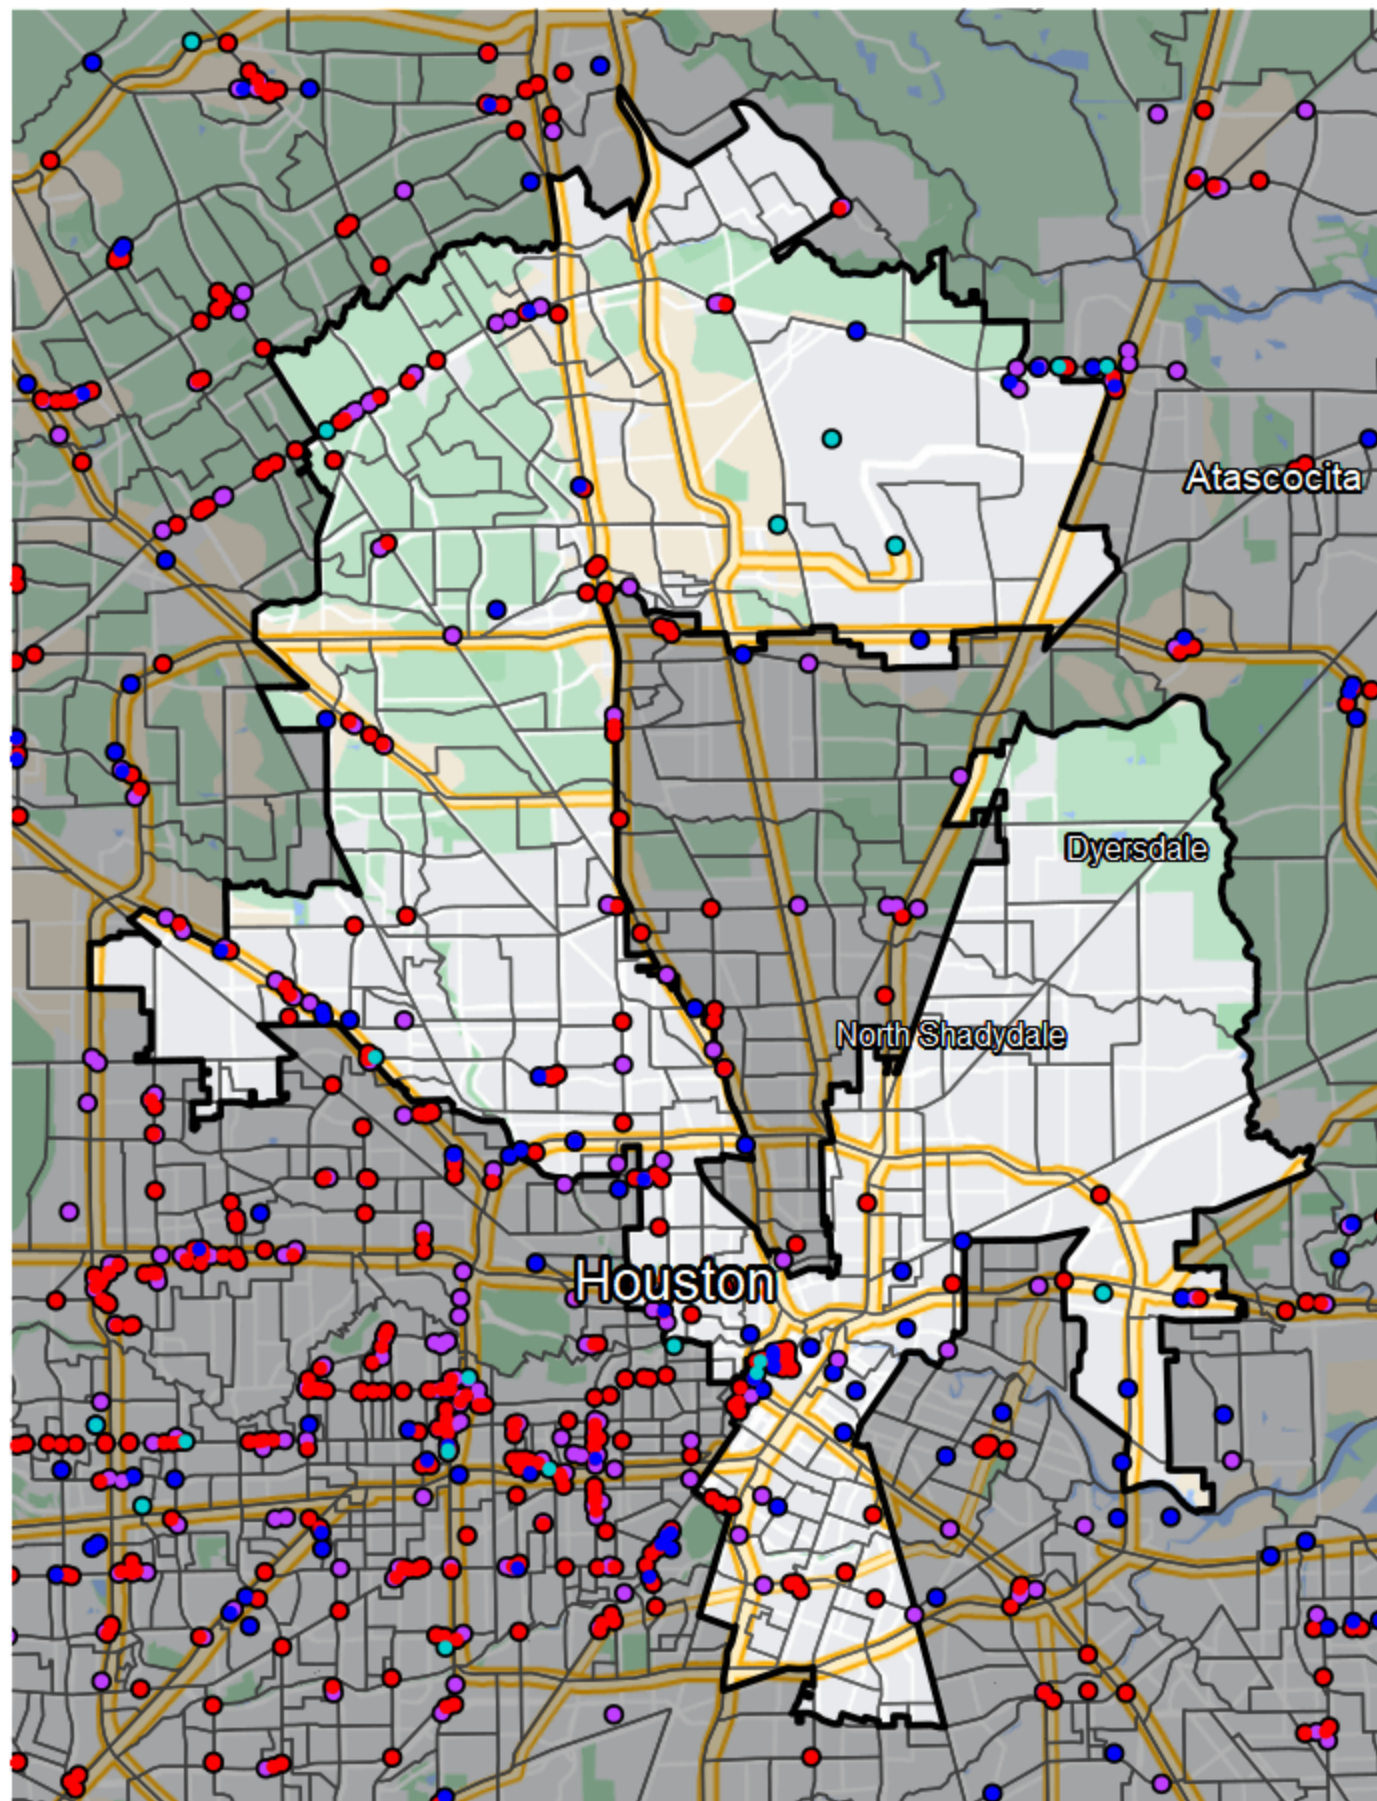

Texas - Congressional District 18

Banking Desert

No Branches within 10 Miles of Population Center

Financial Institutions

- Bank: 46
- Bank, Out-of-State: 72
- Credit Union: 37
- Credit Union, Out-of-State: 8