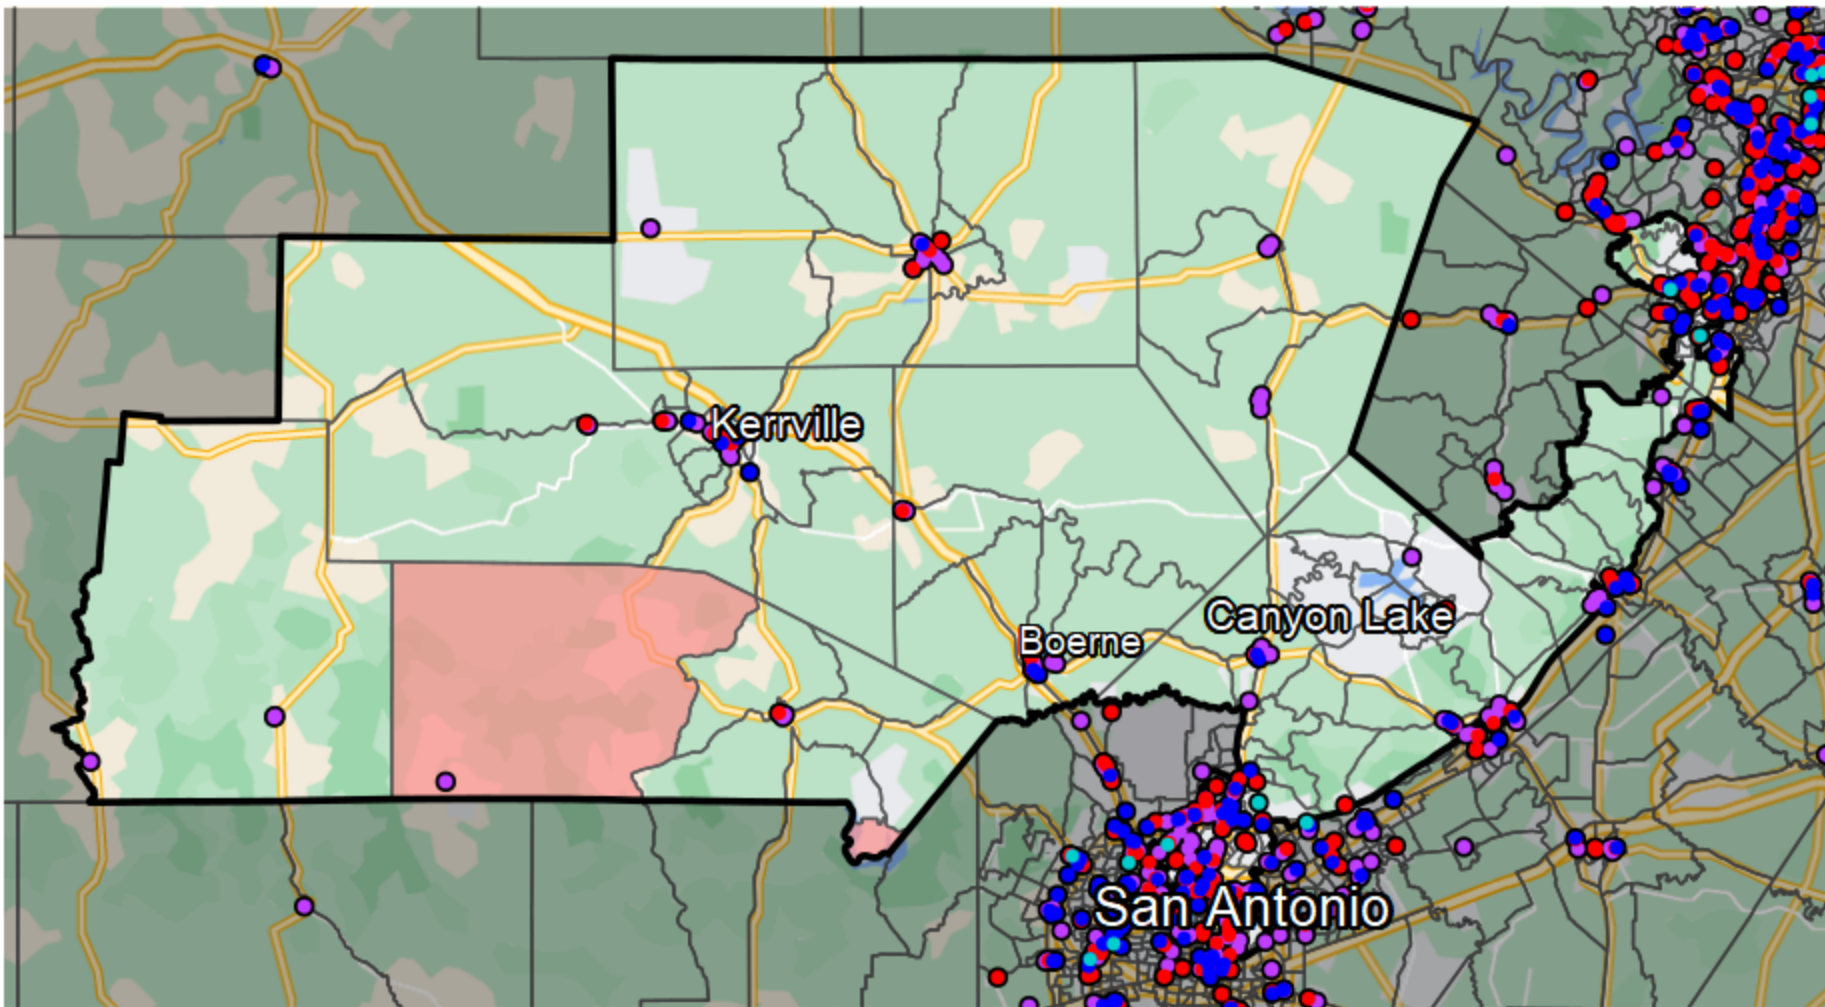

## Texas - Congressional District 21

### Banking Desert

No Branches within 10 Miles of Population Center