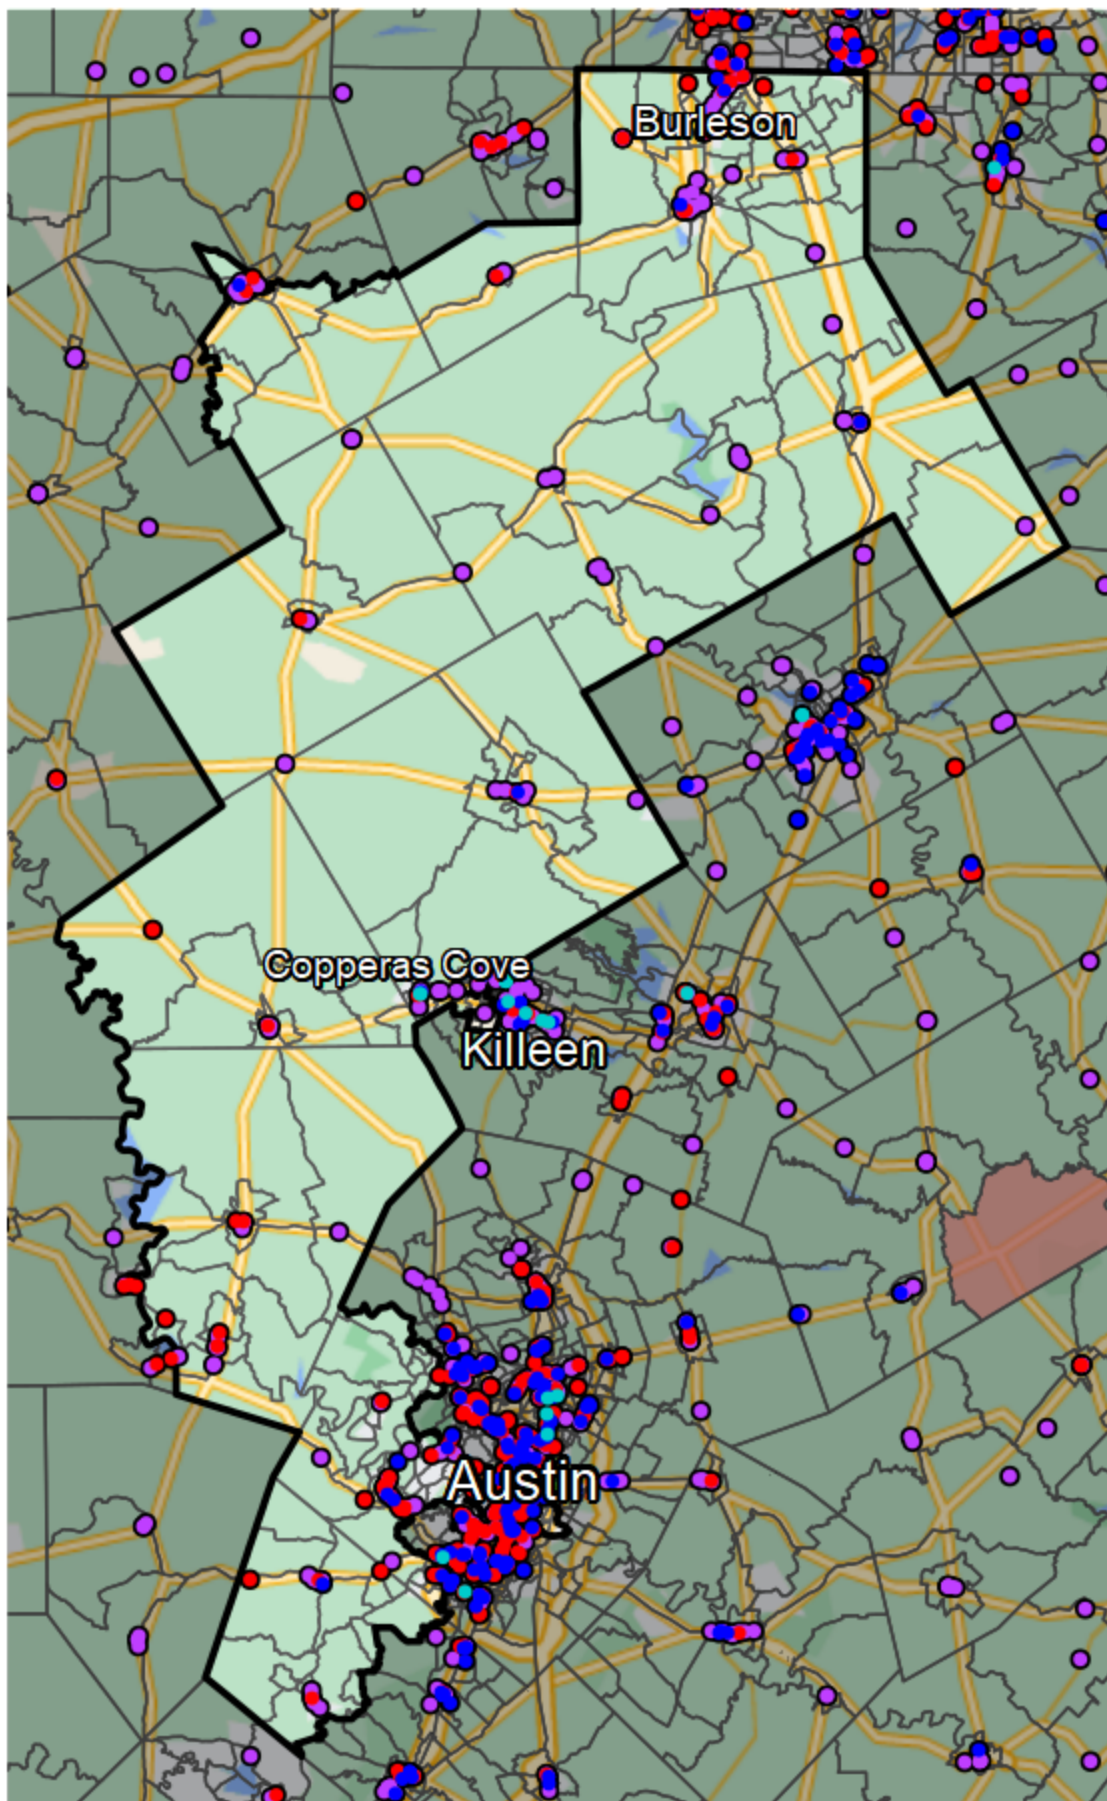

Texas - Congressional District 25

Banking Desert

■ No Branches within 10 Miles of Population Center

Financial Institutions

- Bank: 136
- Bank, Out-of-State: 76
- Credit Union: 25
- Credit Union, Out-of-State: 2