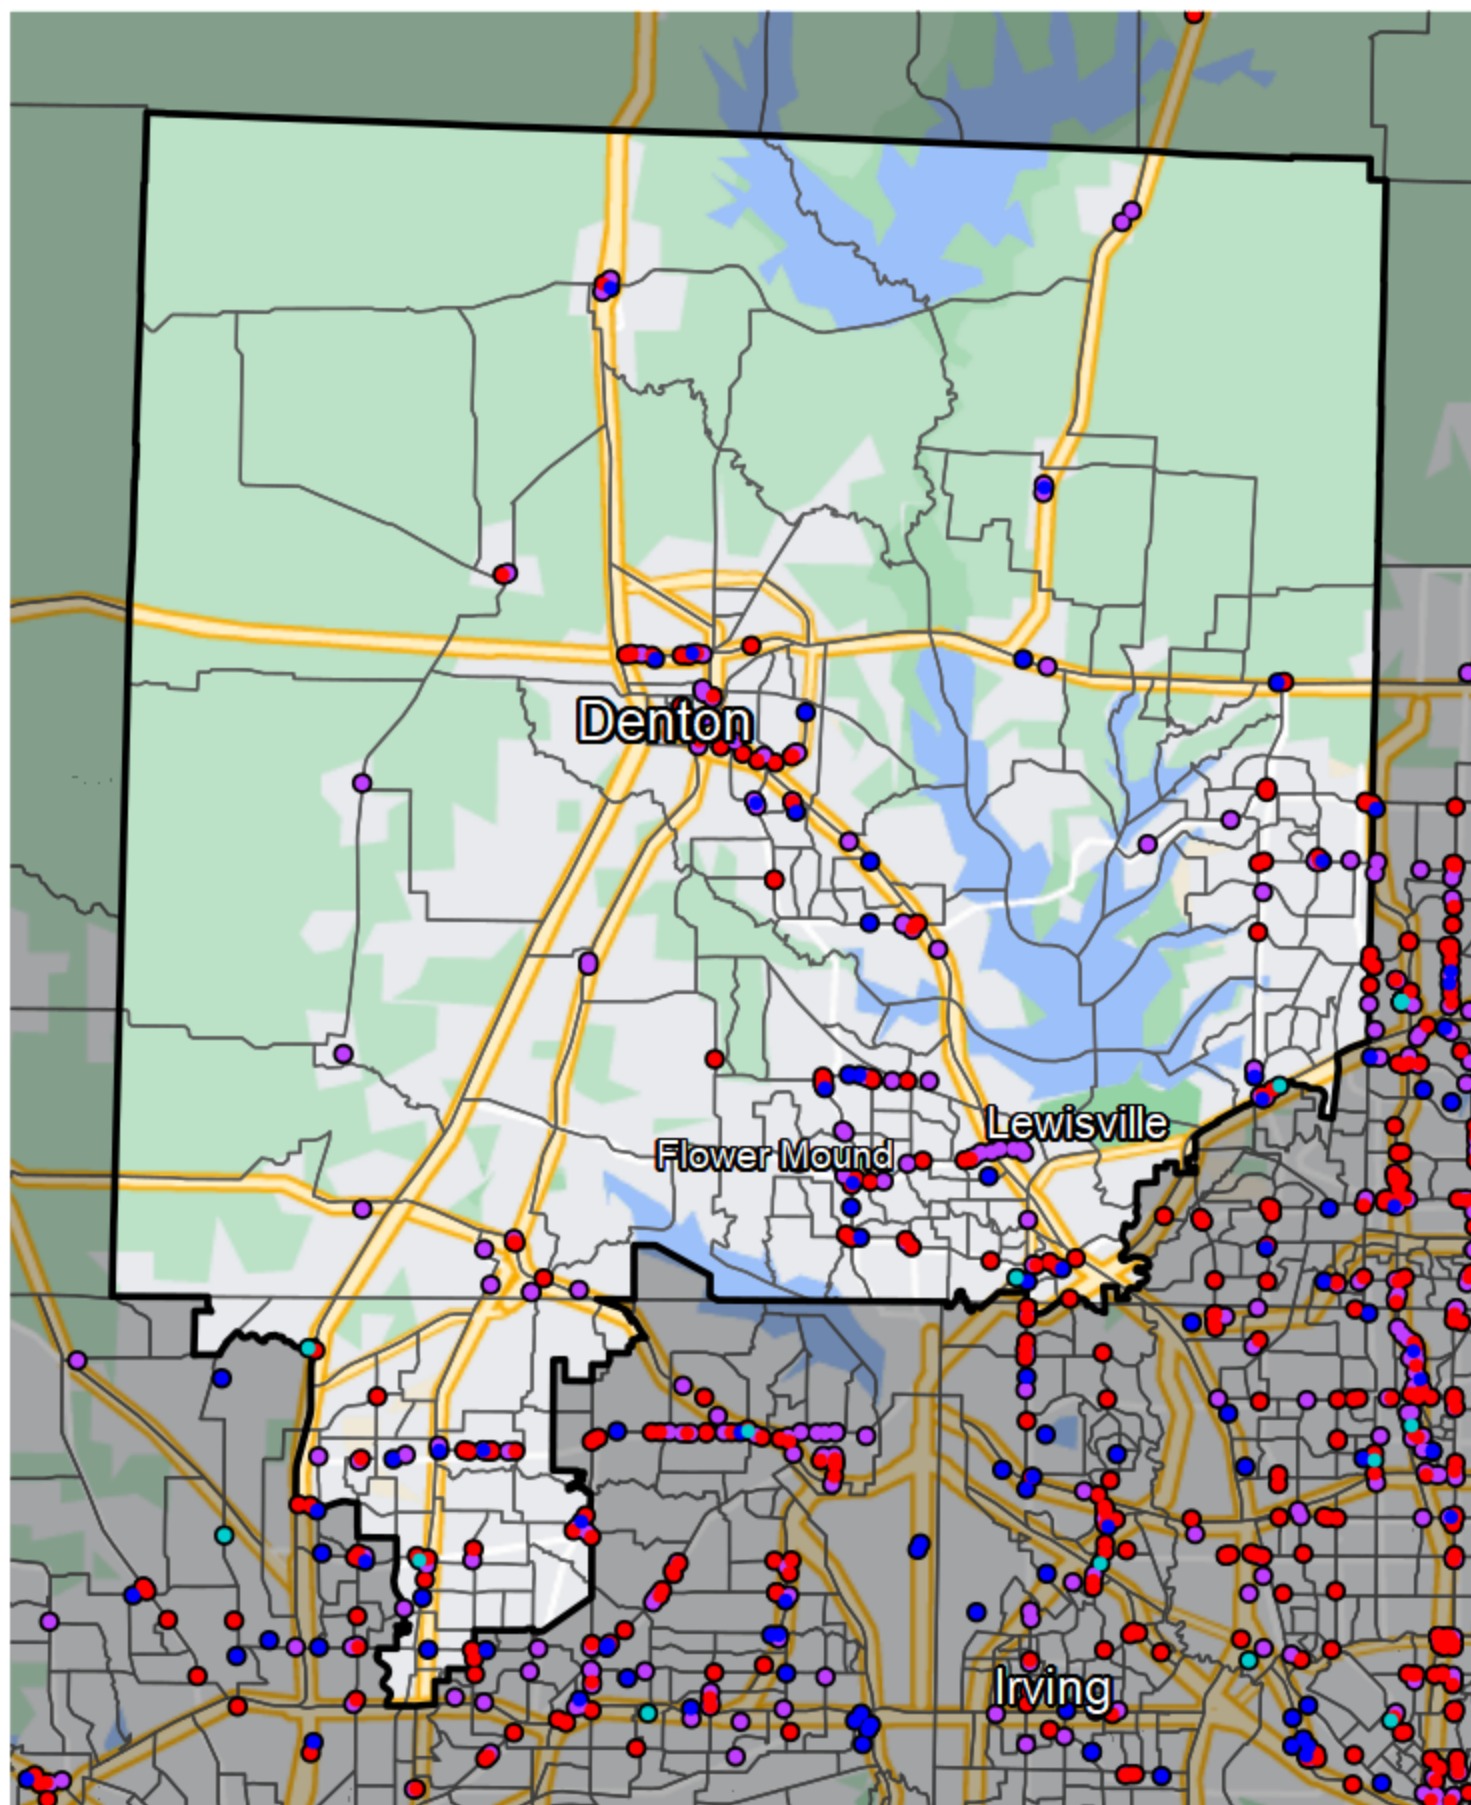

# Texas - Congressional District 26

## Banking Desert

No Branches within 10 Miles of Population Center