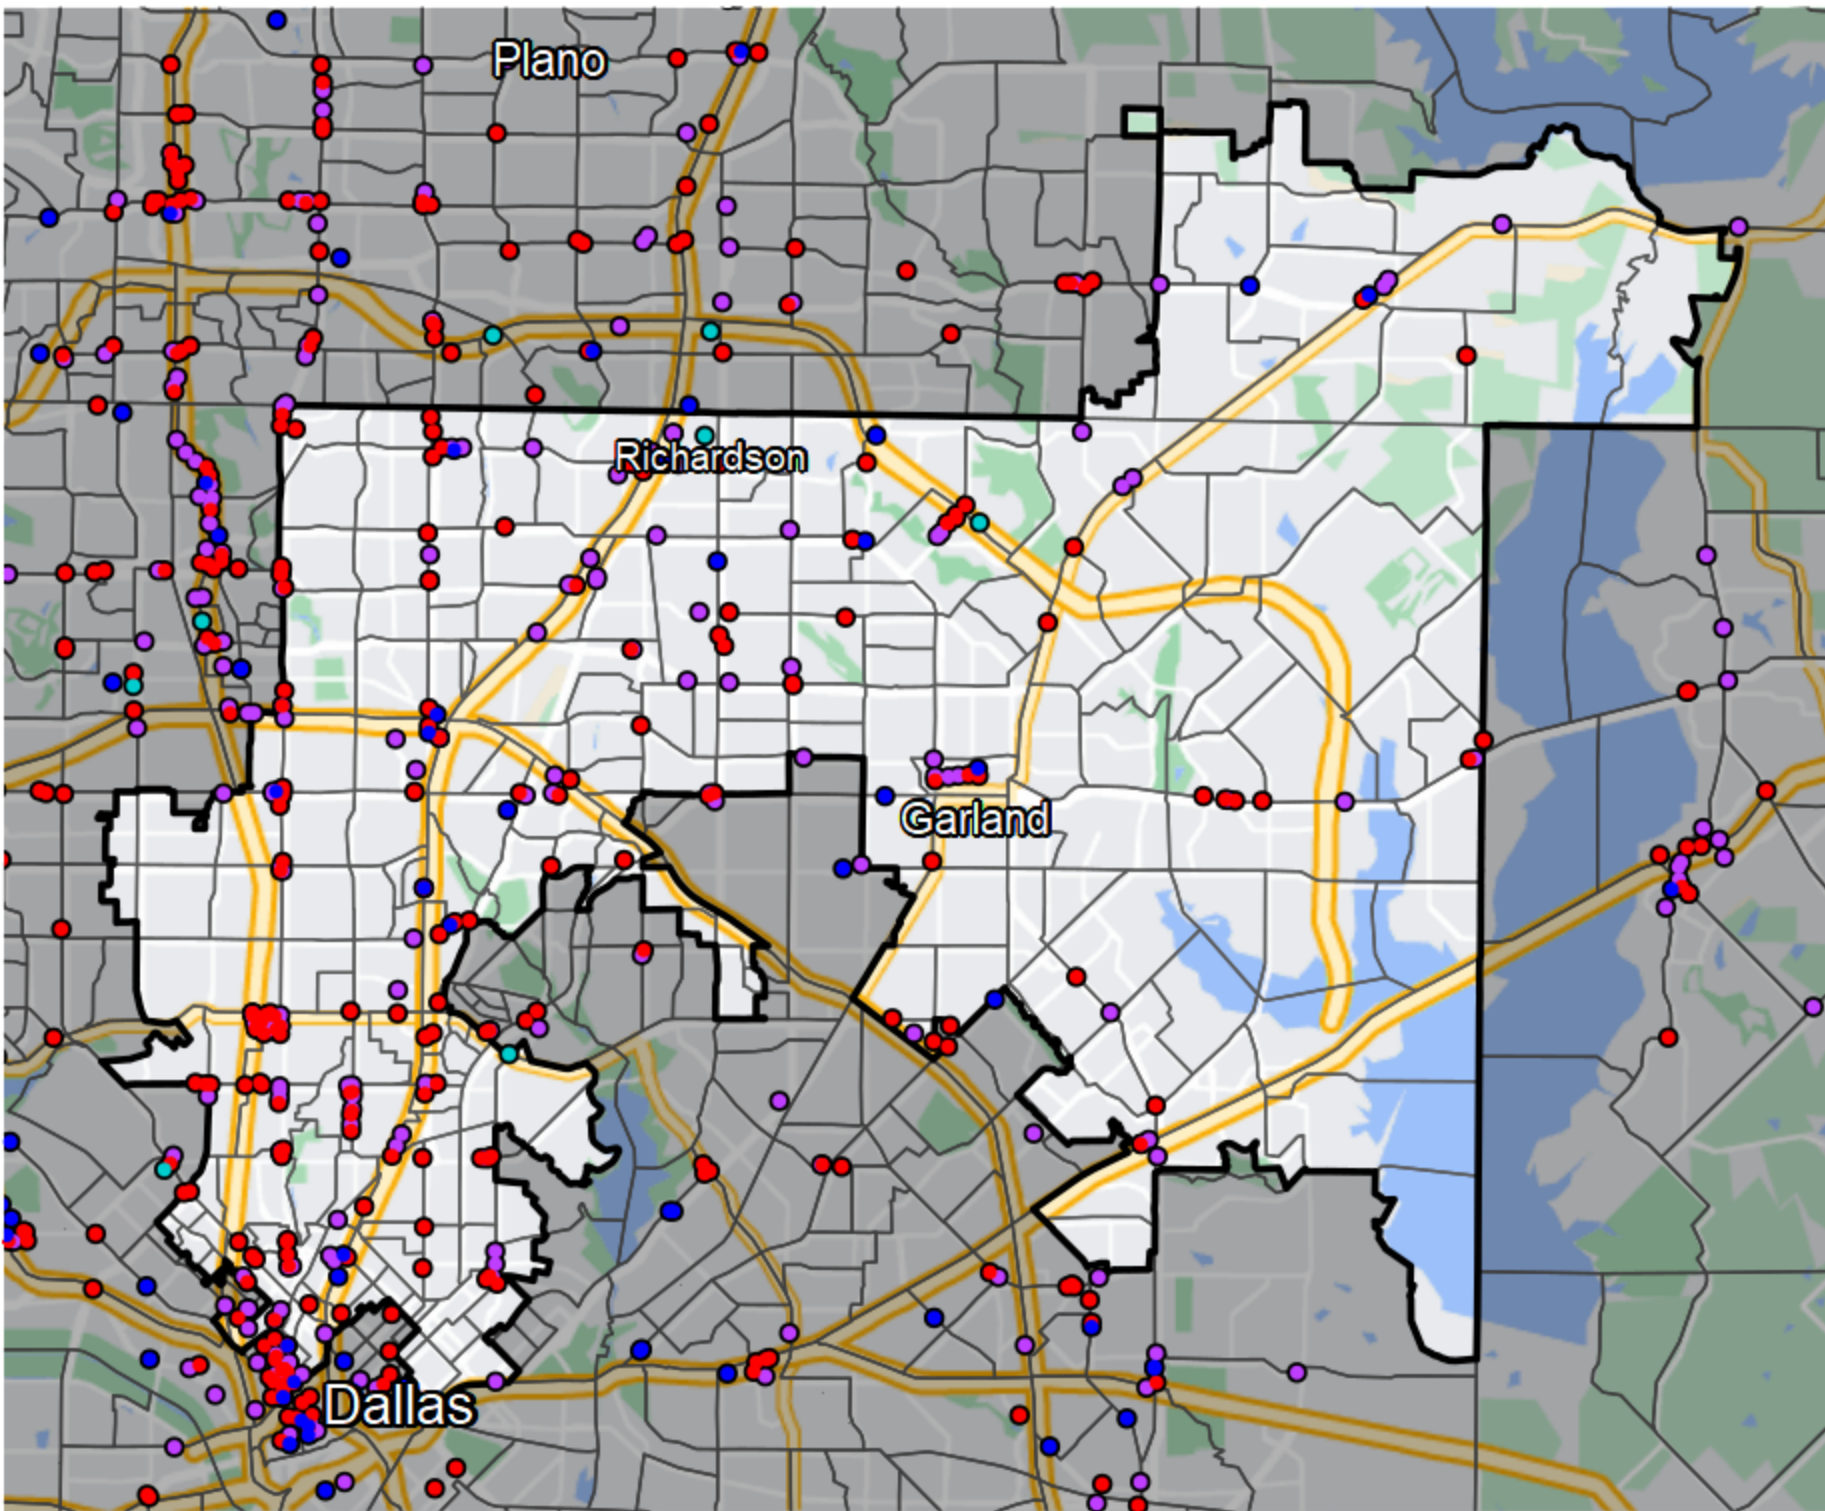

Texas - Congressional District 32

Banking Desert
No Branches within 10 Miles of Population Center

Financial Institutions

- Bank: 105
- Bank, Out-of-State: 141
- Credit Union: 18
- Credit Union, Out-of-State: 2