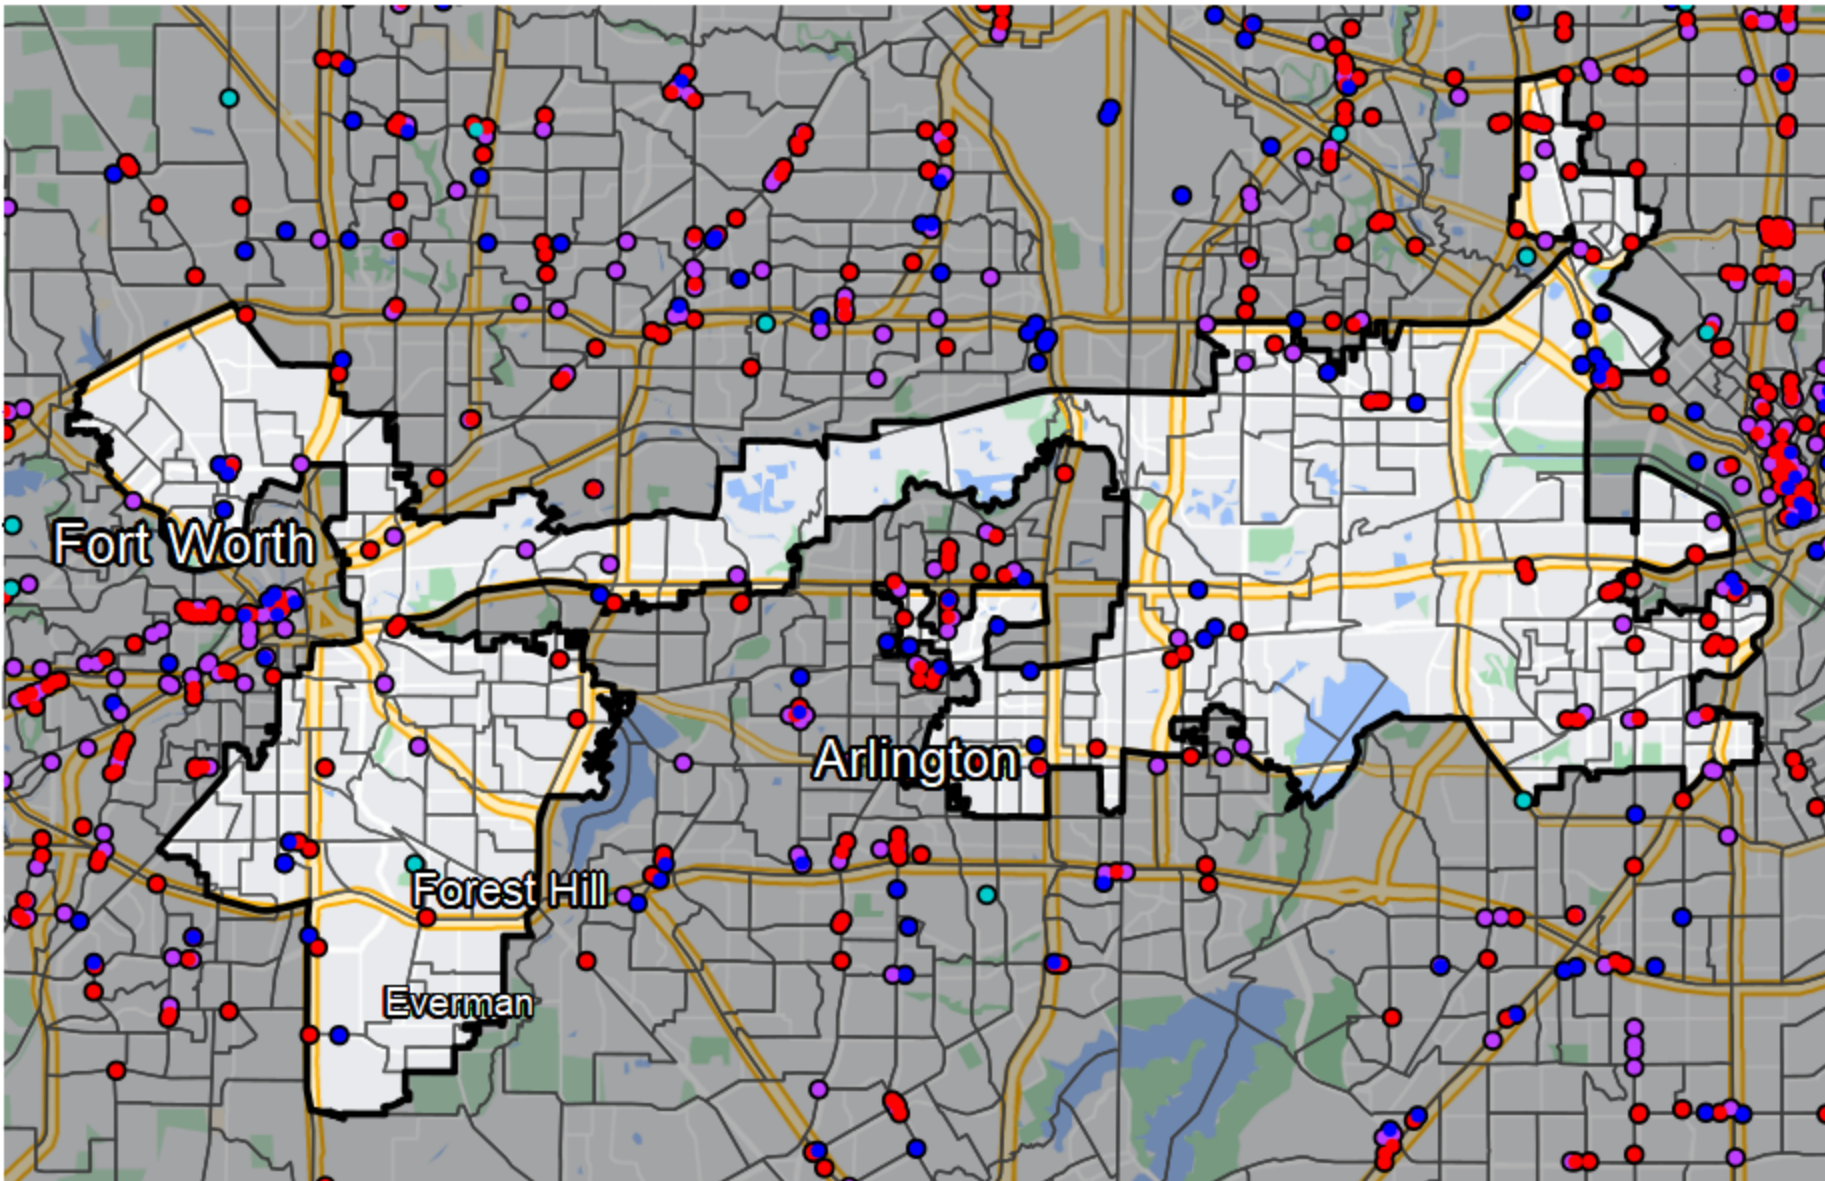

Texas - Congressional District 33

Banking Desert

No Branches within 10 Miles of Population Center

Financial Institutions

- Bank: 28
- Bank, Out-of-State: 51
- Credit Union: 23
- Credit Union, Out-of-State: 1