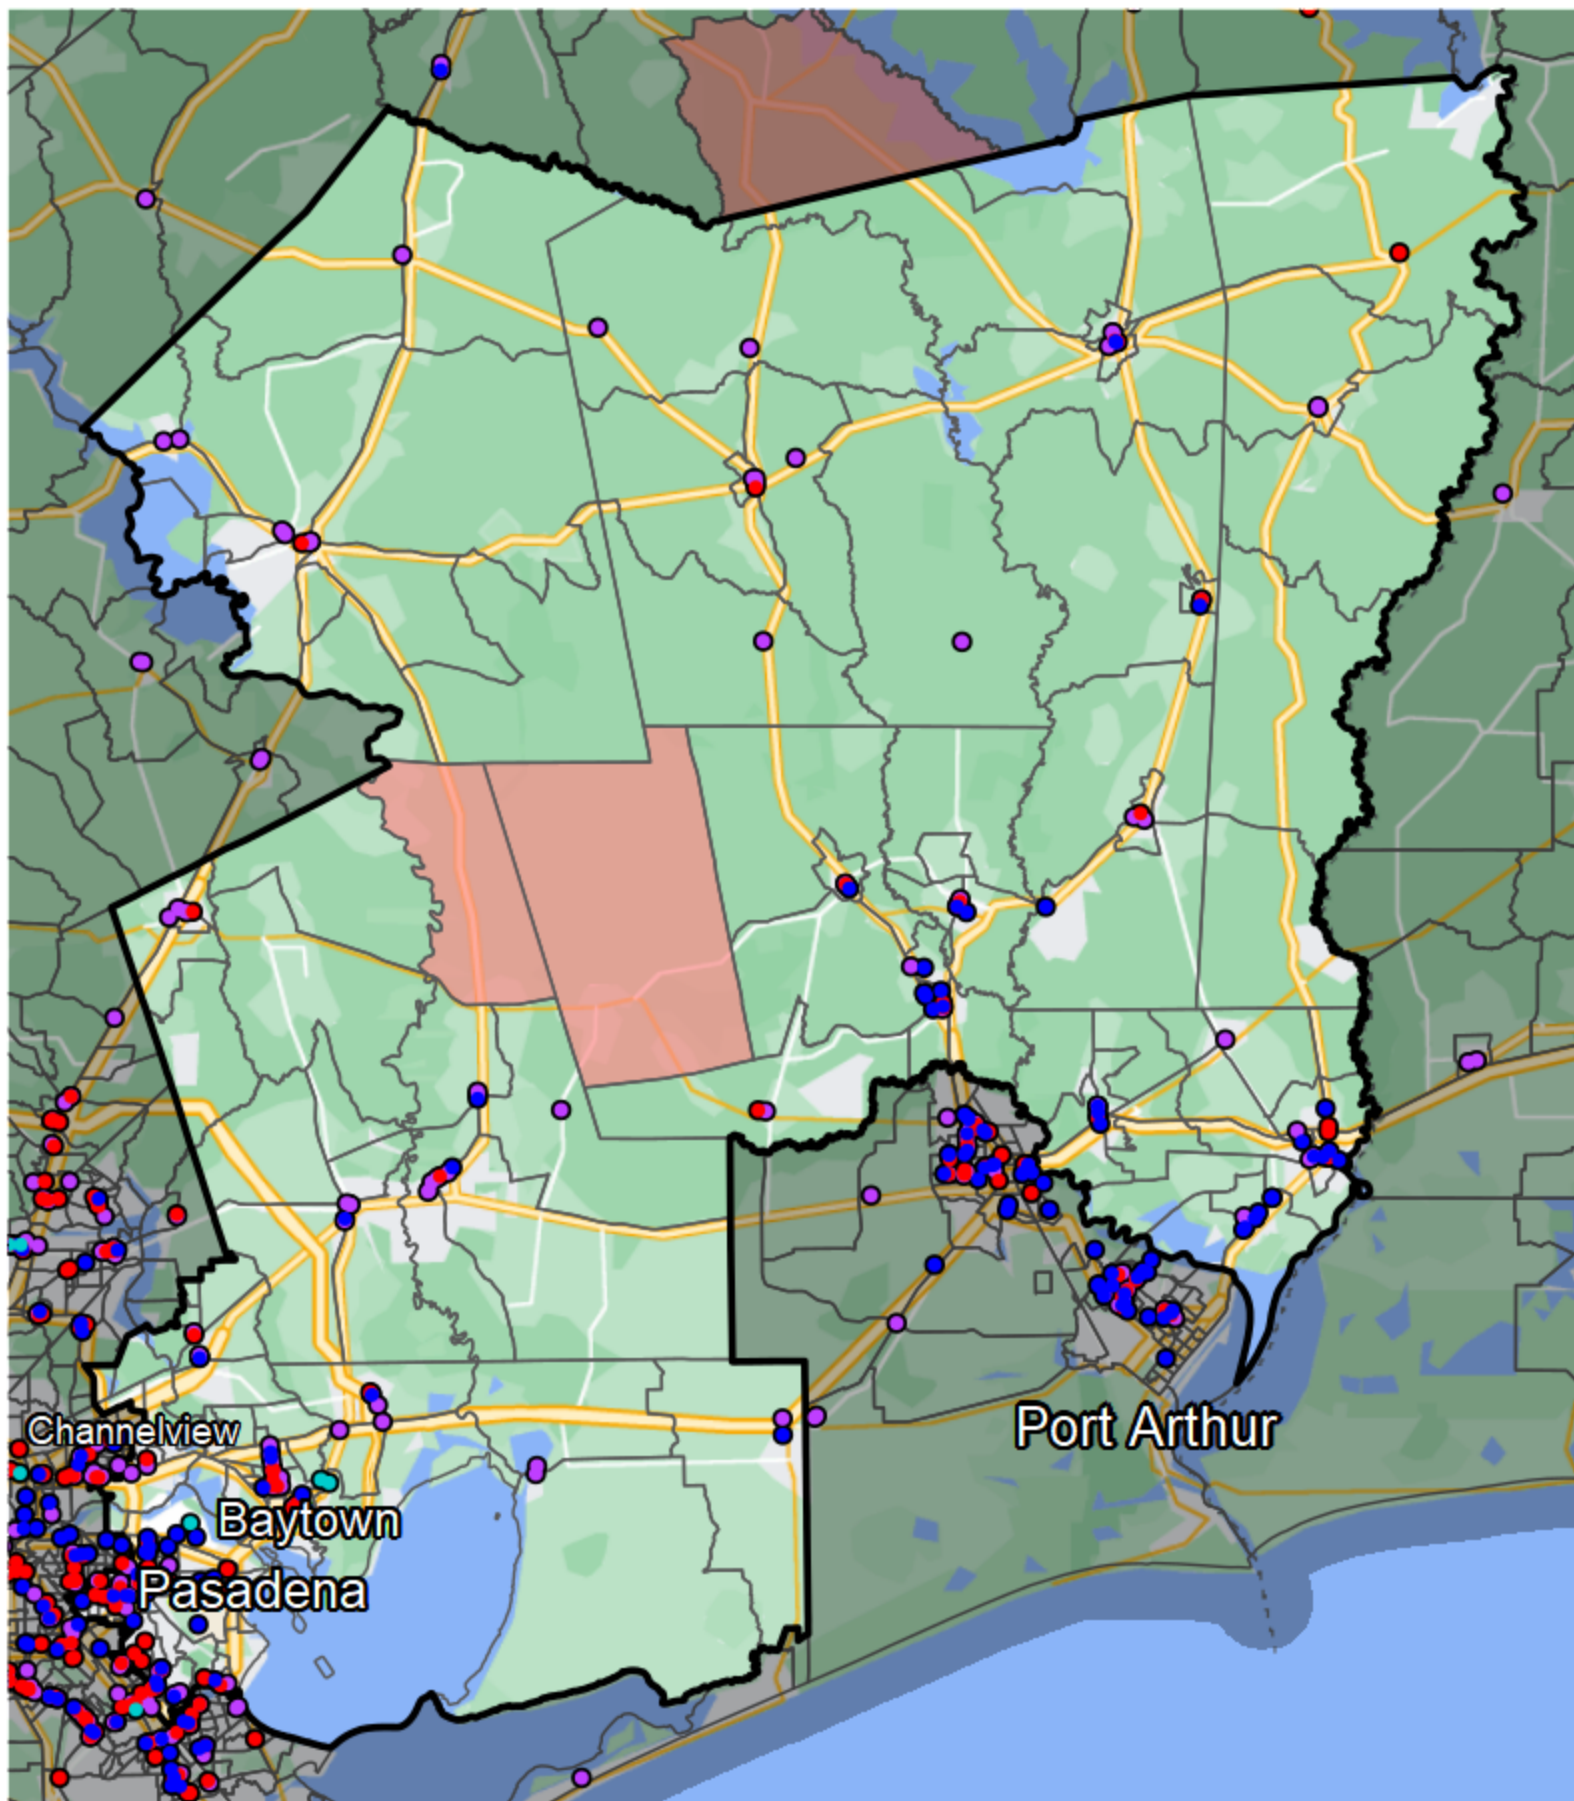

Texas - Congressional District 36

Banking Desert

No Branches within 10 Miles of Population Center

Financial Institutions

- Bank: 103
- Bank, Out-of-State: 60
- Credit Union: 65
- Credit Union, Out-of-State: 3