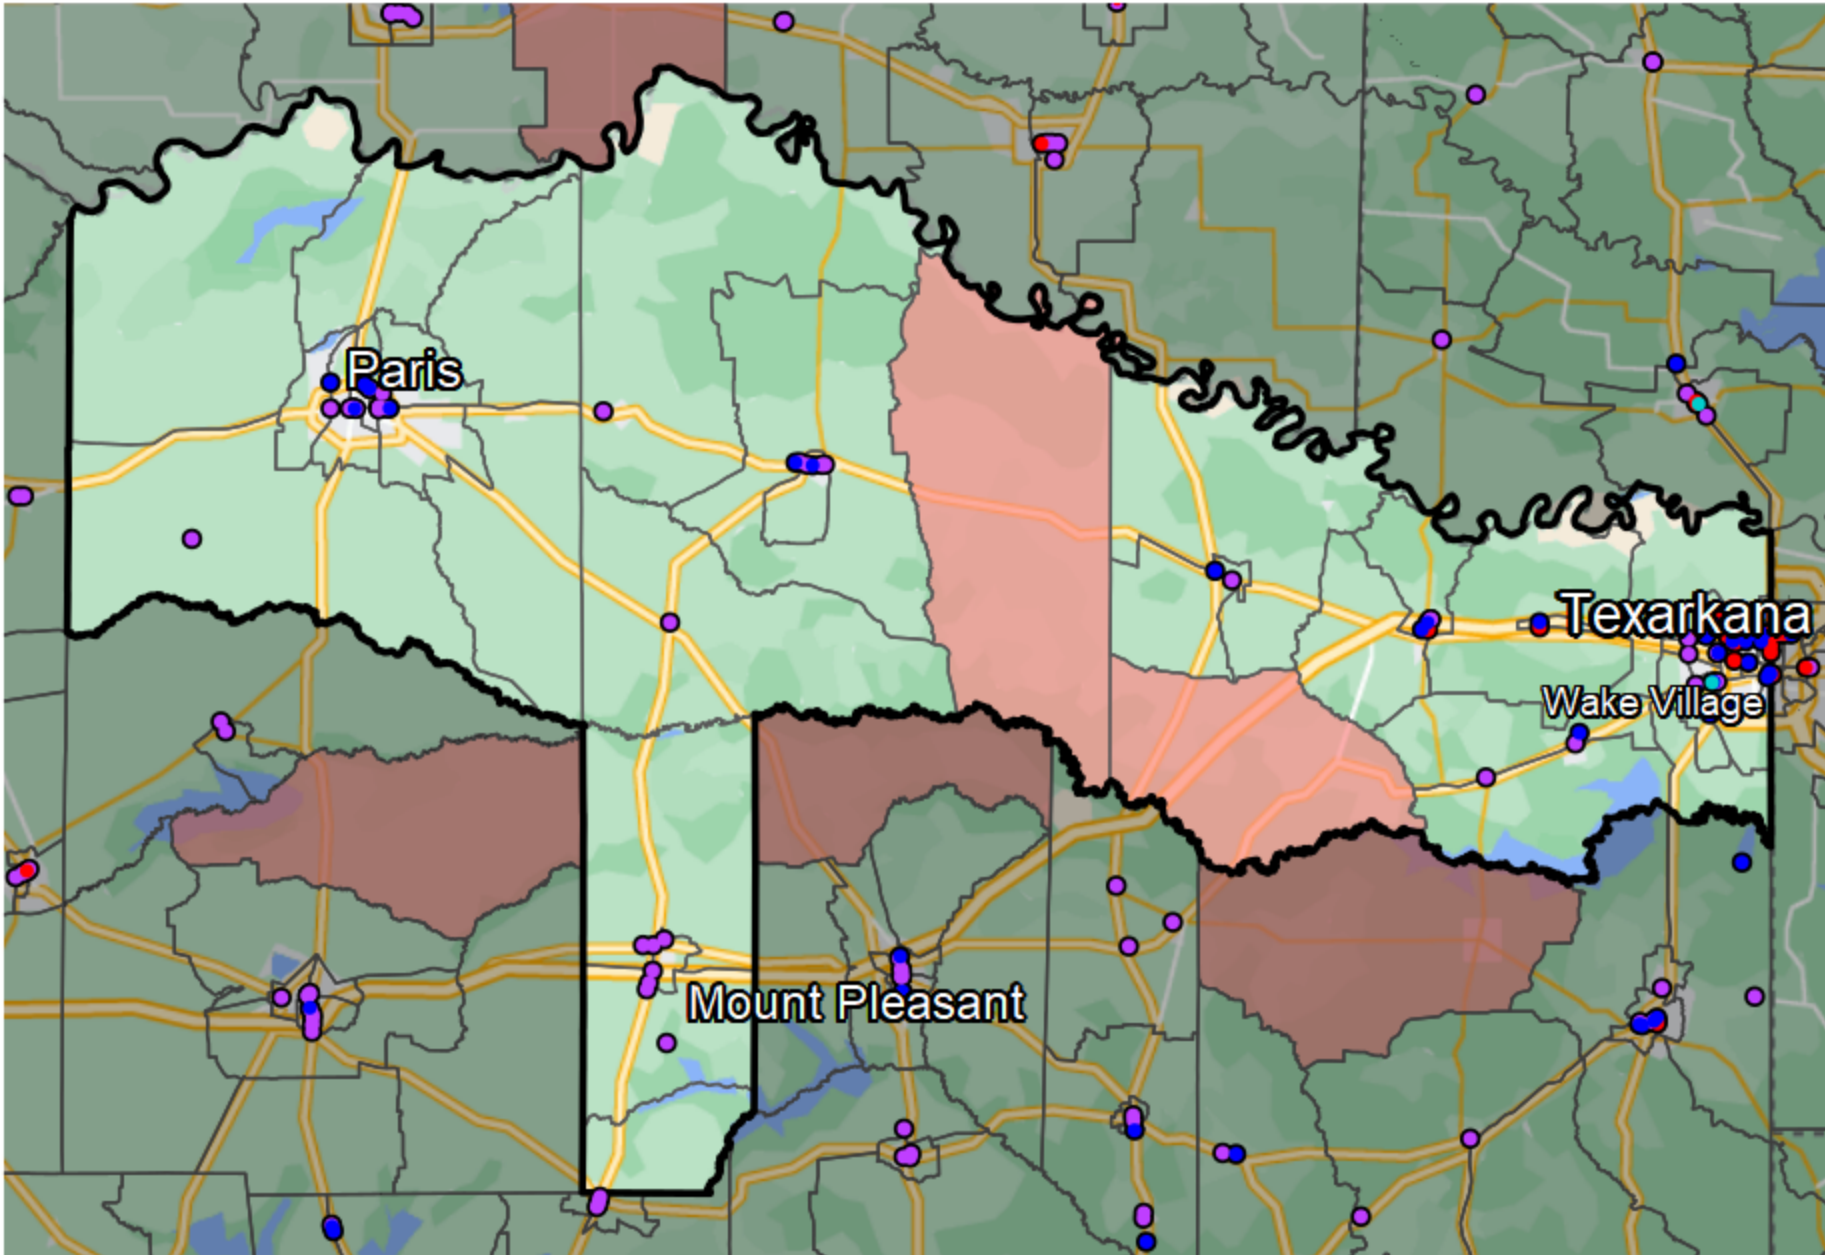

Texas - State House District 1

Banking Desert

No Branches within 10 Miles of Population Center

Financial Institutions

- Bank: 39
- Bank, Out-of-State: 14
- Credit Union: 31
- Credit Union, Out-of-State: 1