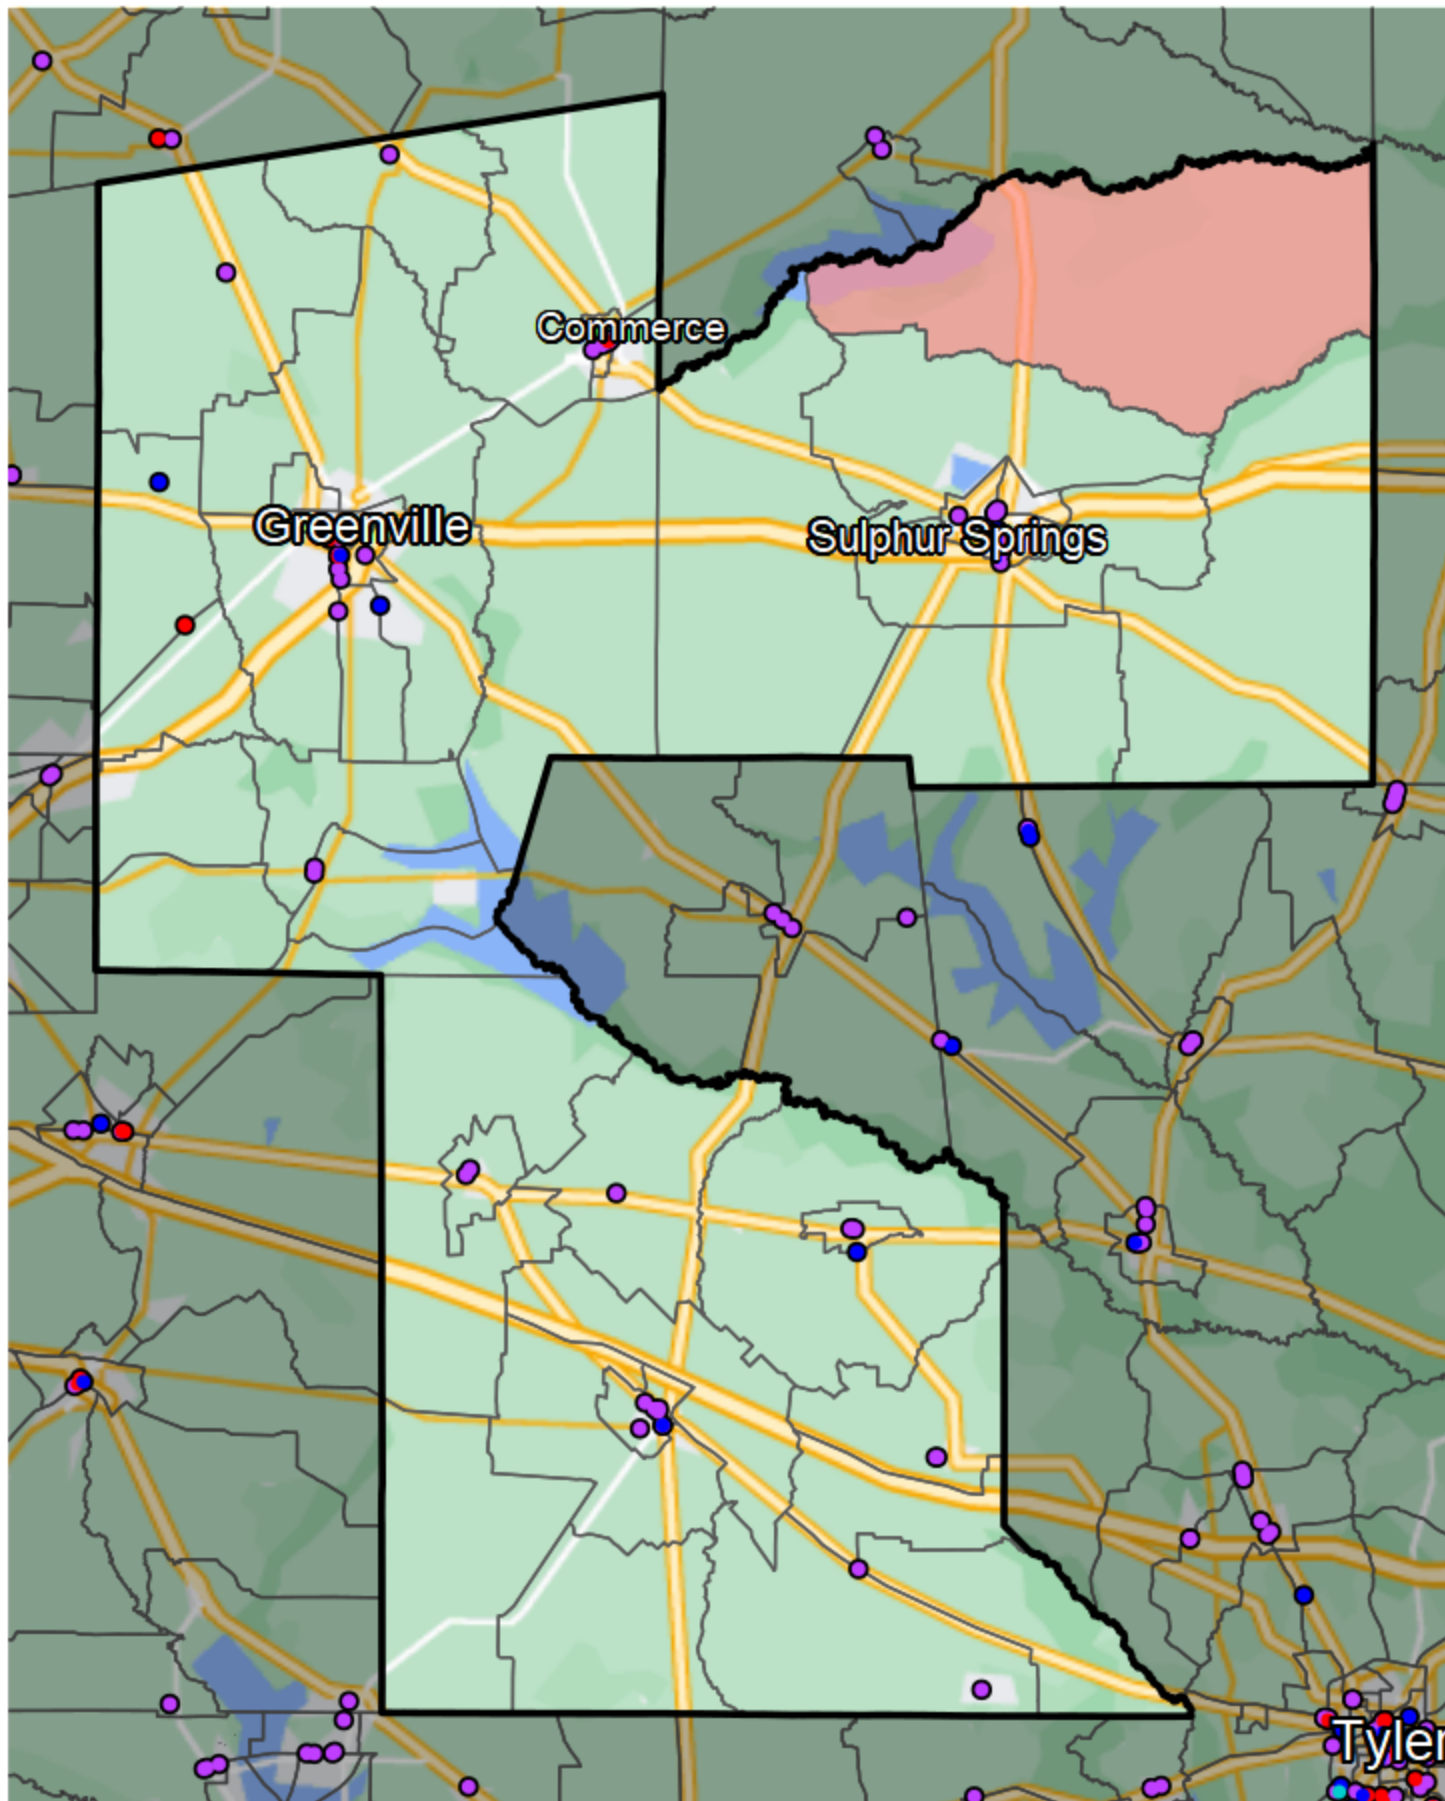

Texas - State House District 2

Banking Desert

No Branches within 10 Miles of Population Center

Financial Institutions

- Bank: 42
- Bank, Out-of-State: 5
- Credit Union: 6
- Credit Union, Out-of-State: 0