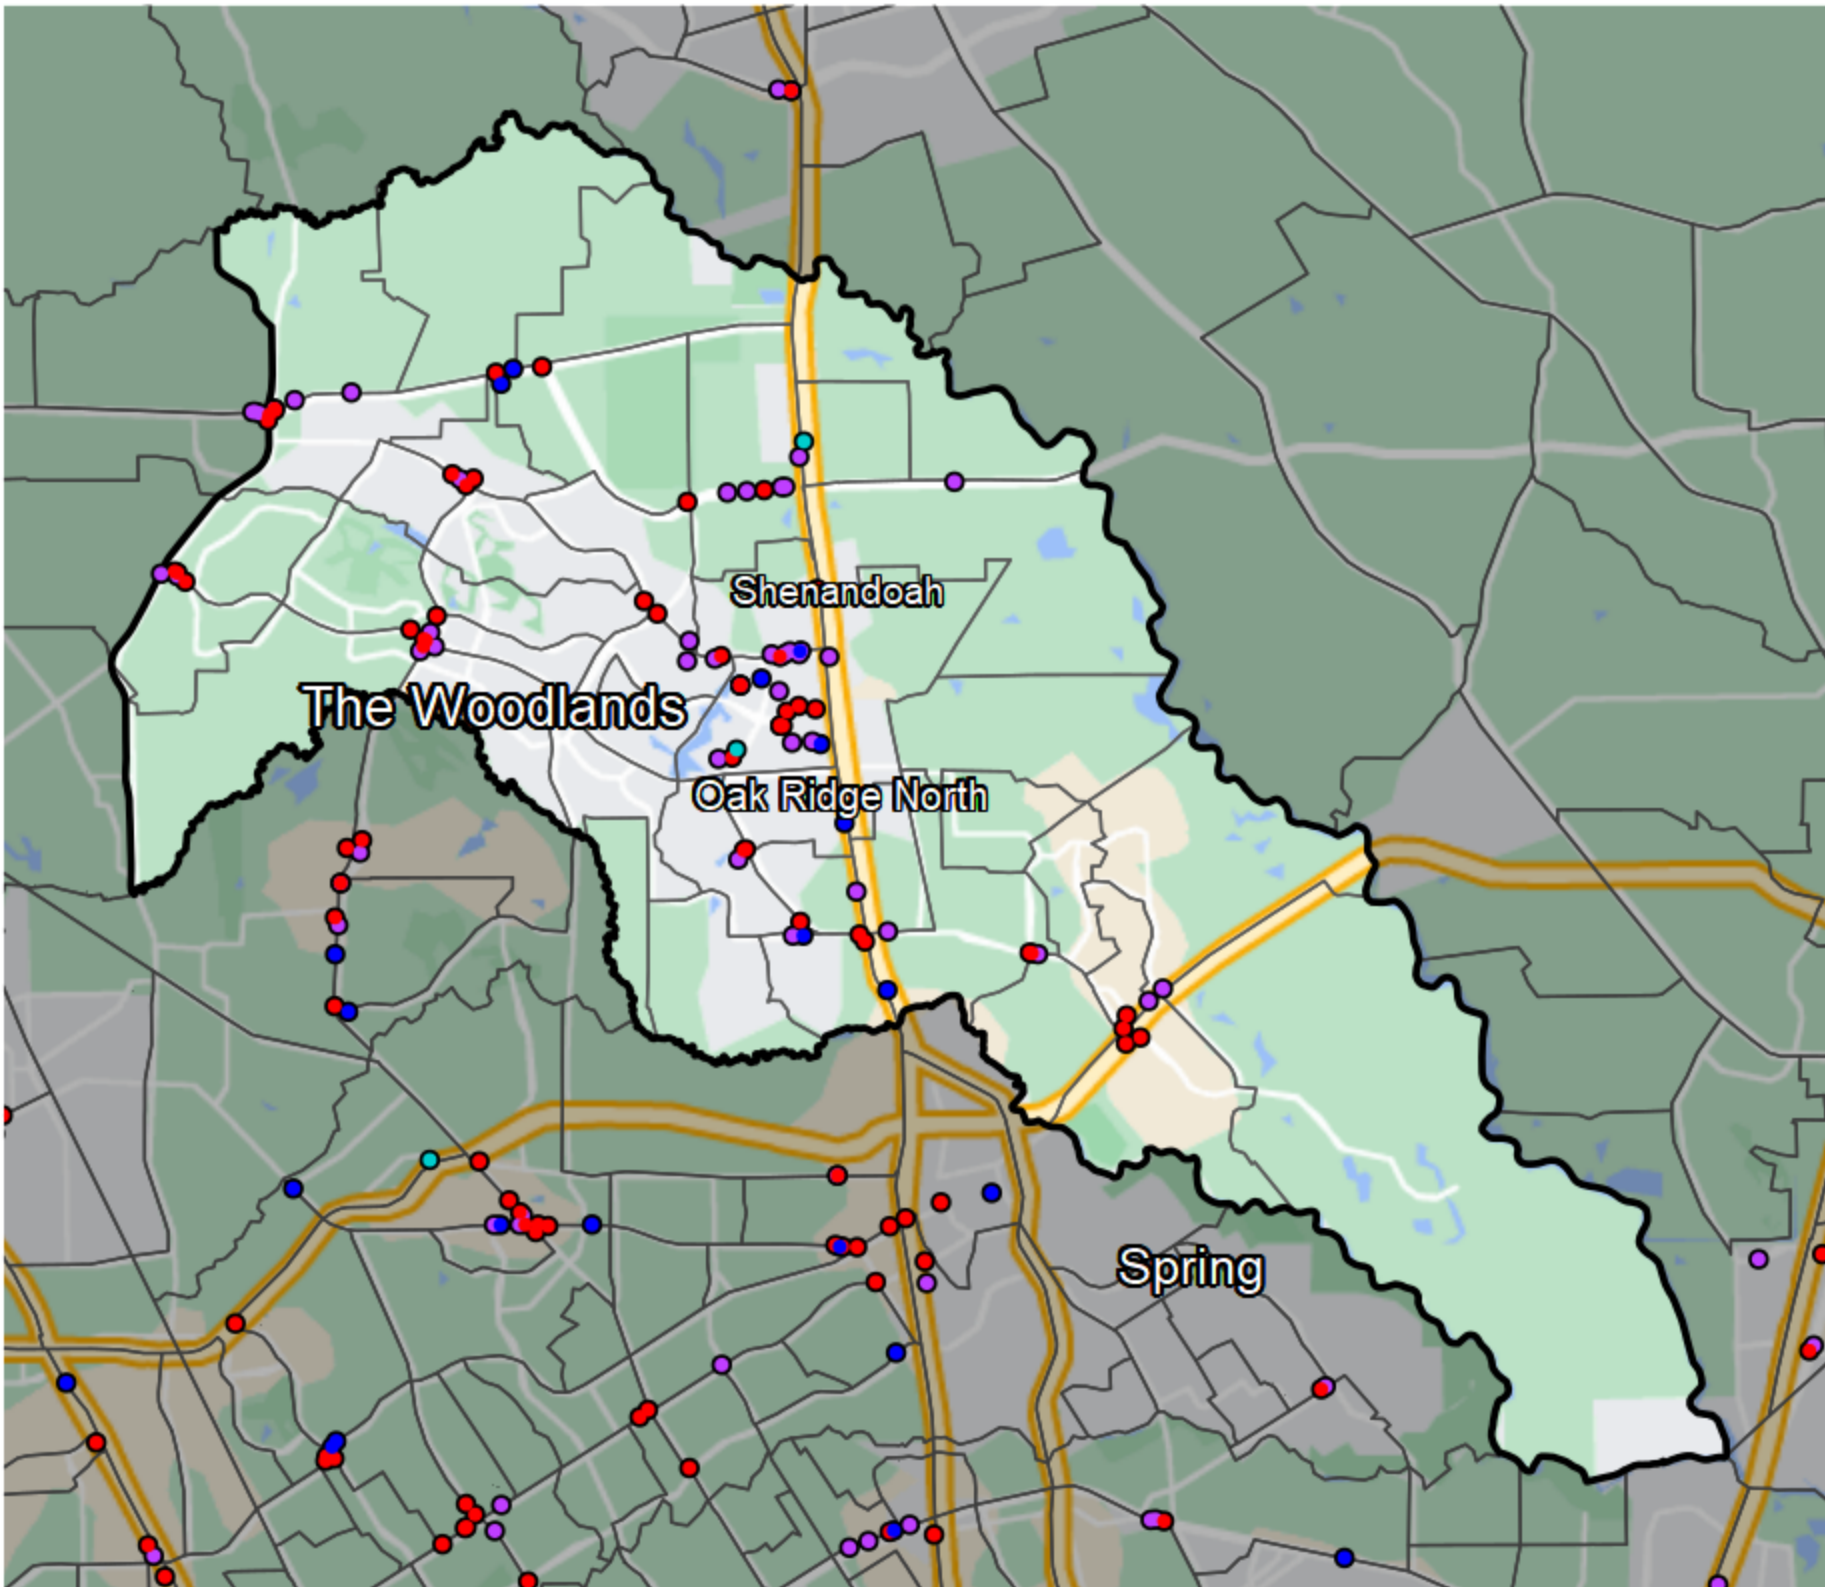

Texas - State House District 15

Banking Desert

No Branches within 10 Miles of Population Center

Financial Institutions

- Bank: 38
- Bank, Out-of-State: 45
- Credit Union: 8
- Credit Union, Out-of-State: 2