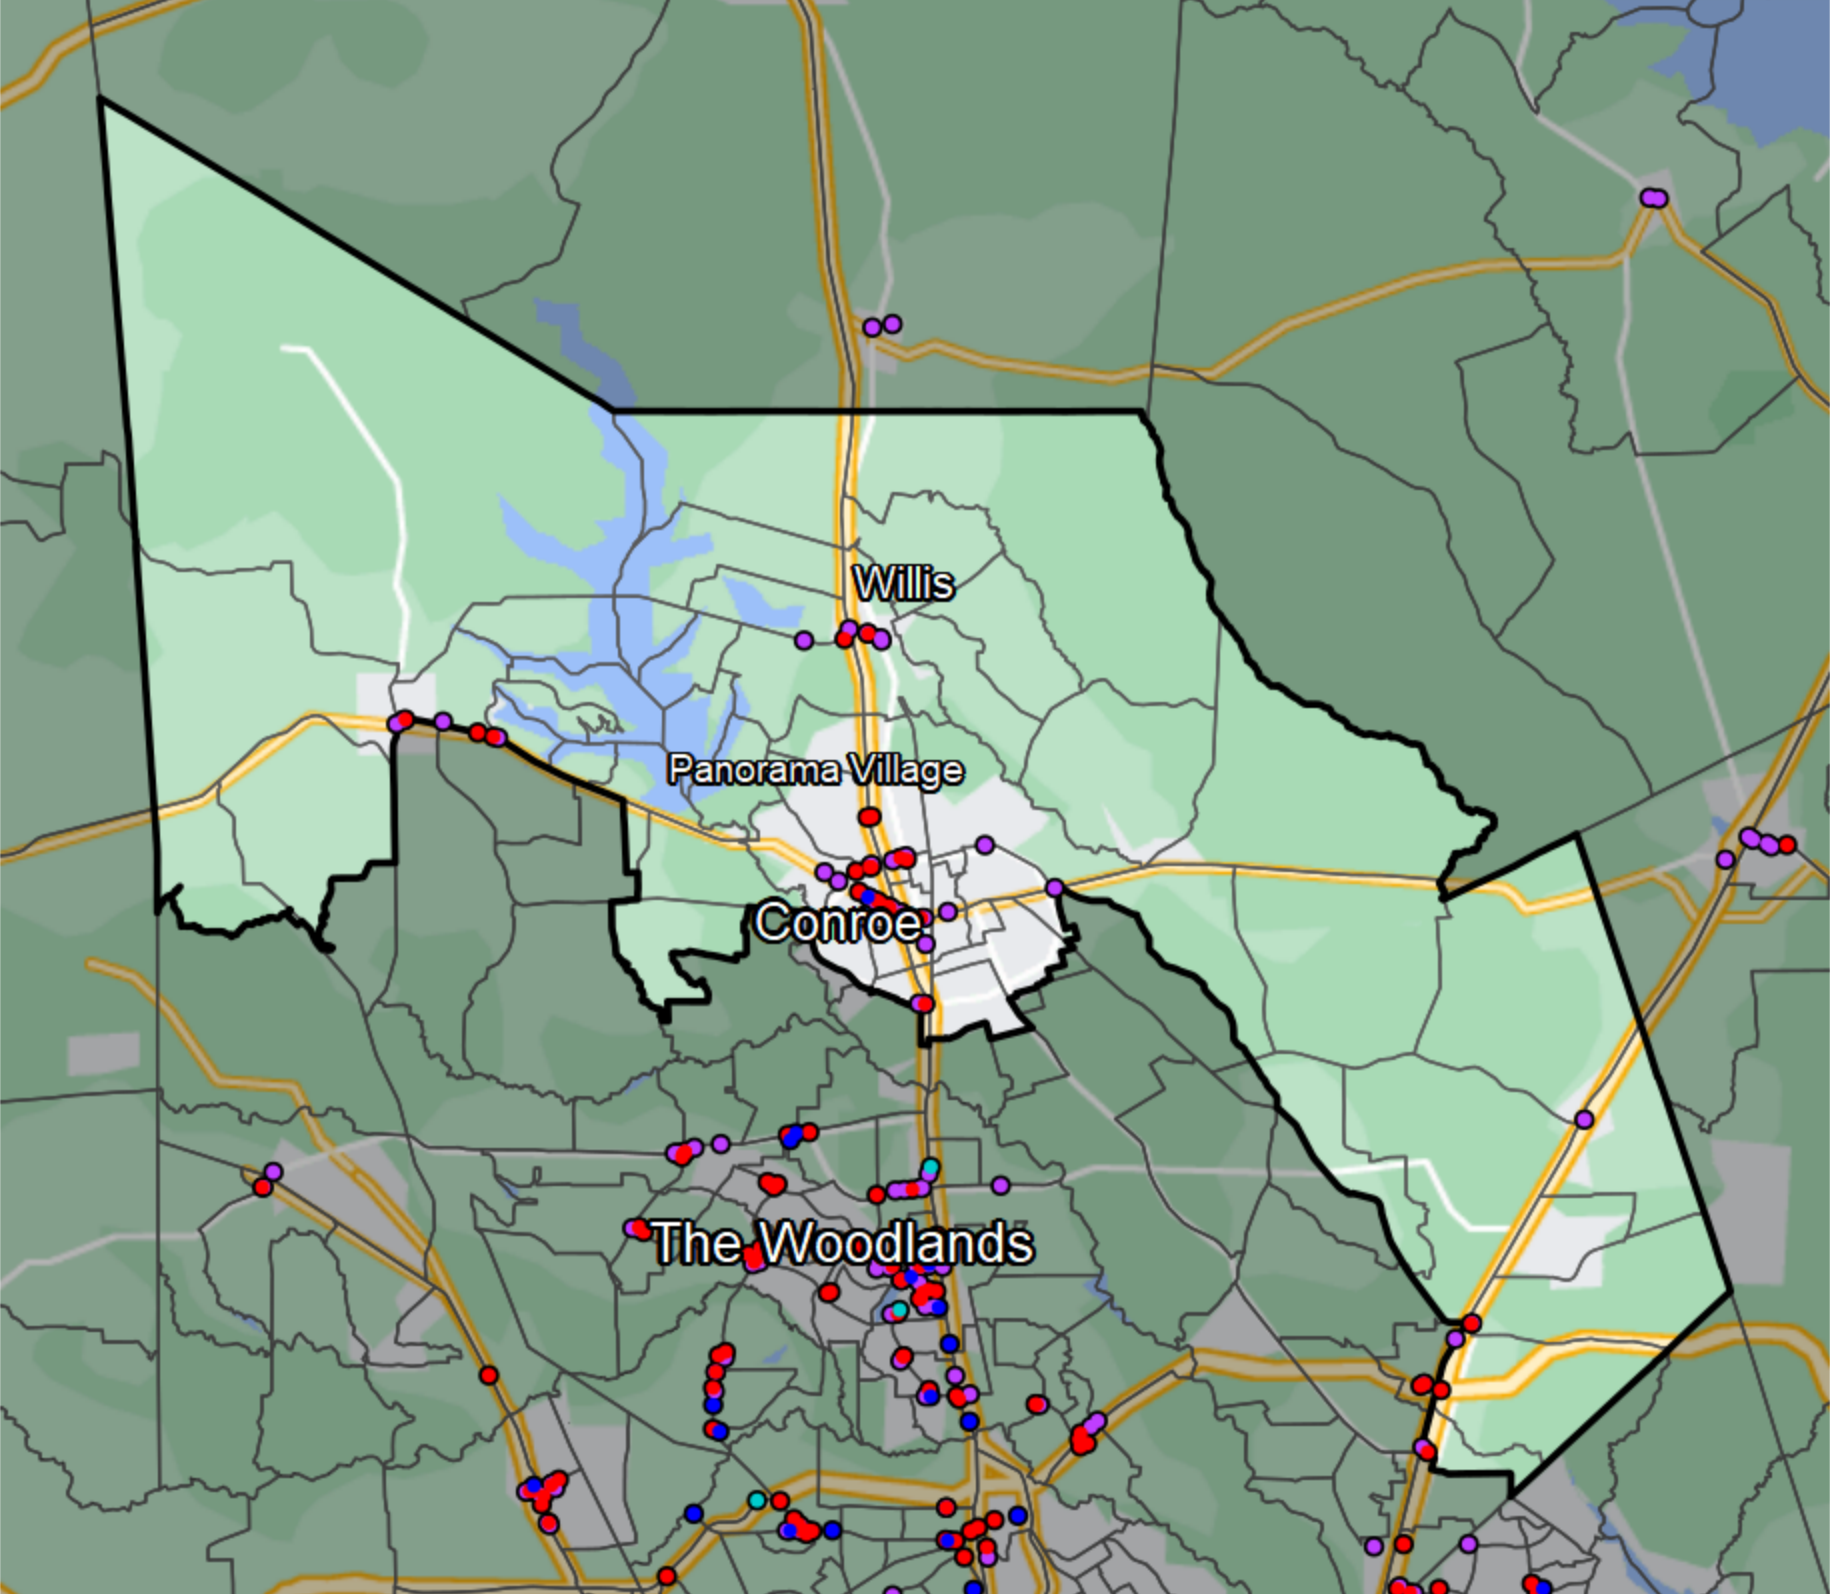

Texas - State House District 16

Sources: NCUA, FDIC, UW-Madison Population Lab, CDFI, US Census, Google Maps, CUNA