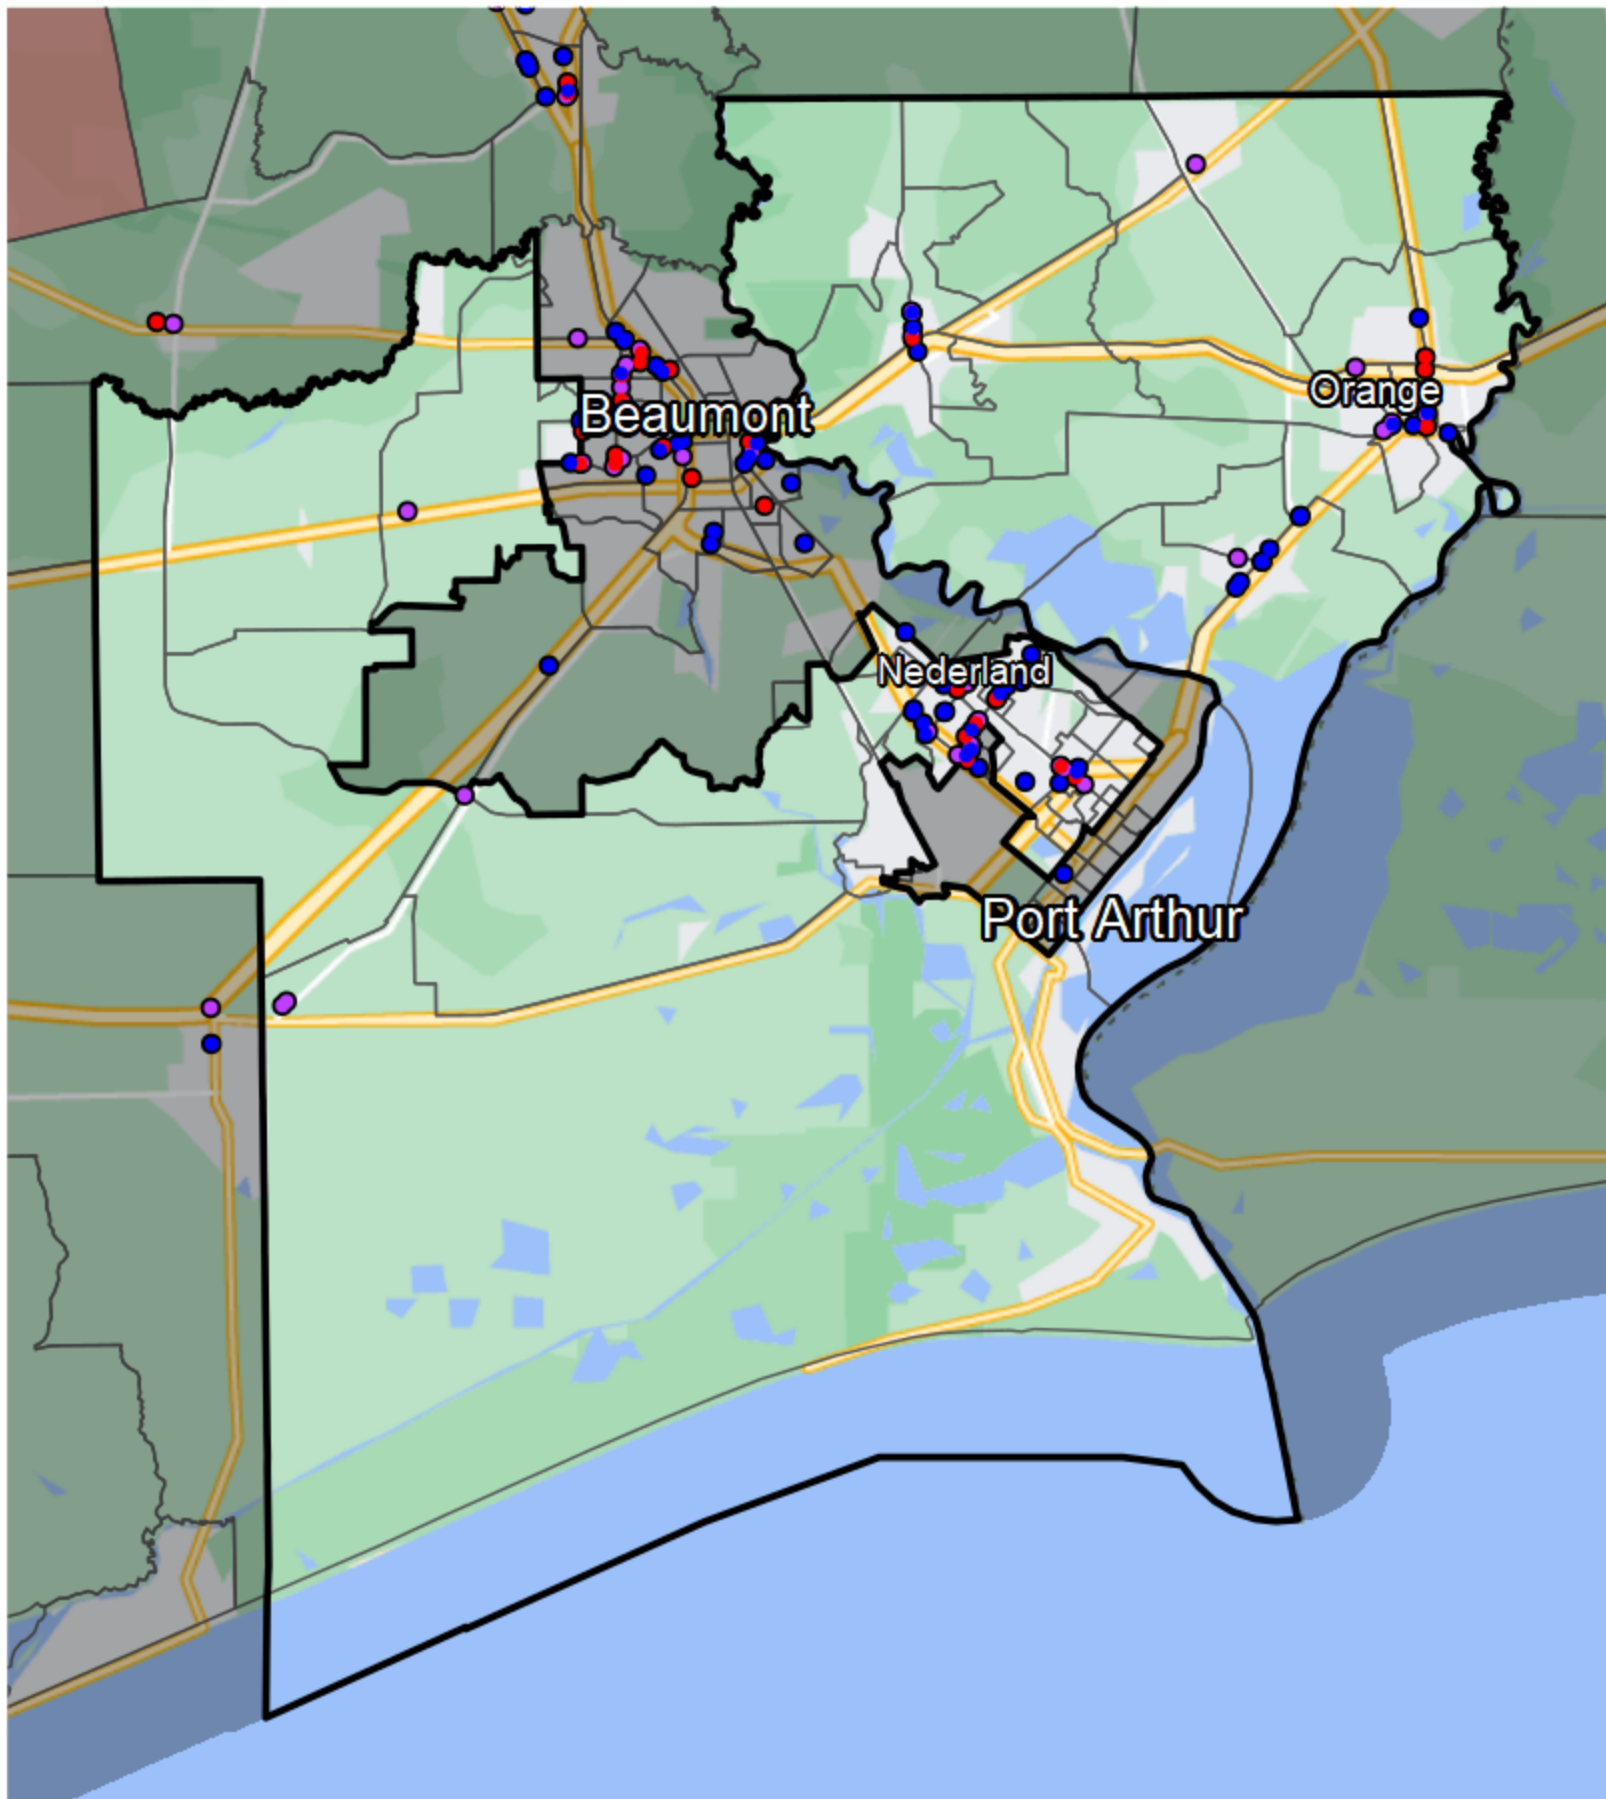

# Texas - State House District 21

## Banking Desert

■ No Branches within 10 Miles of Population Center