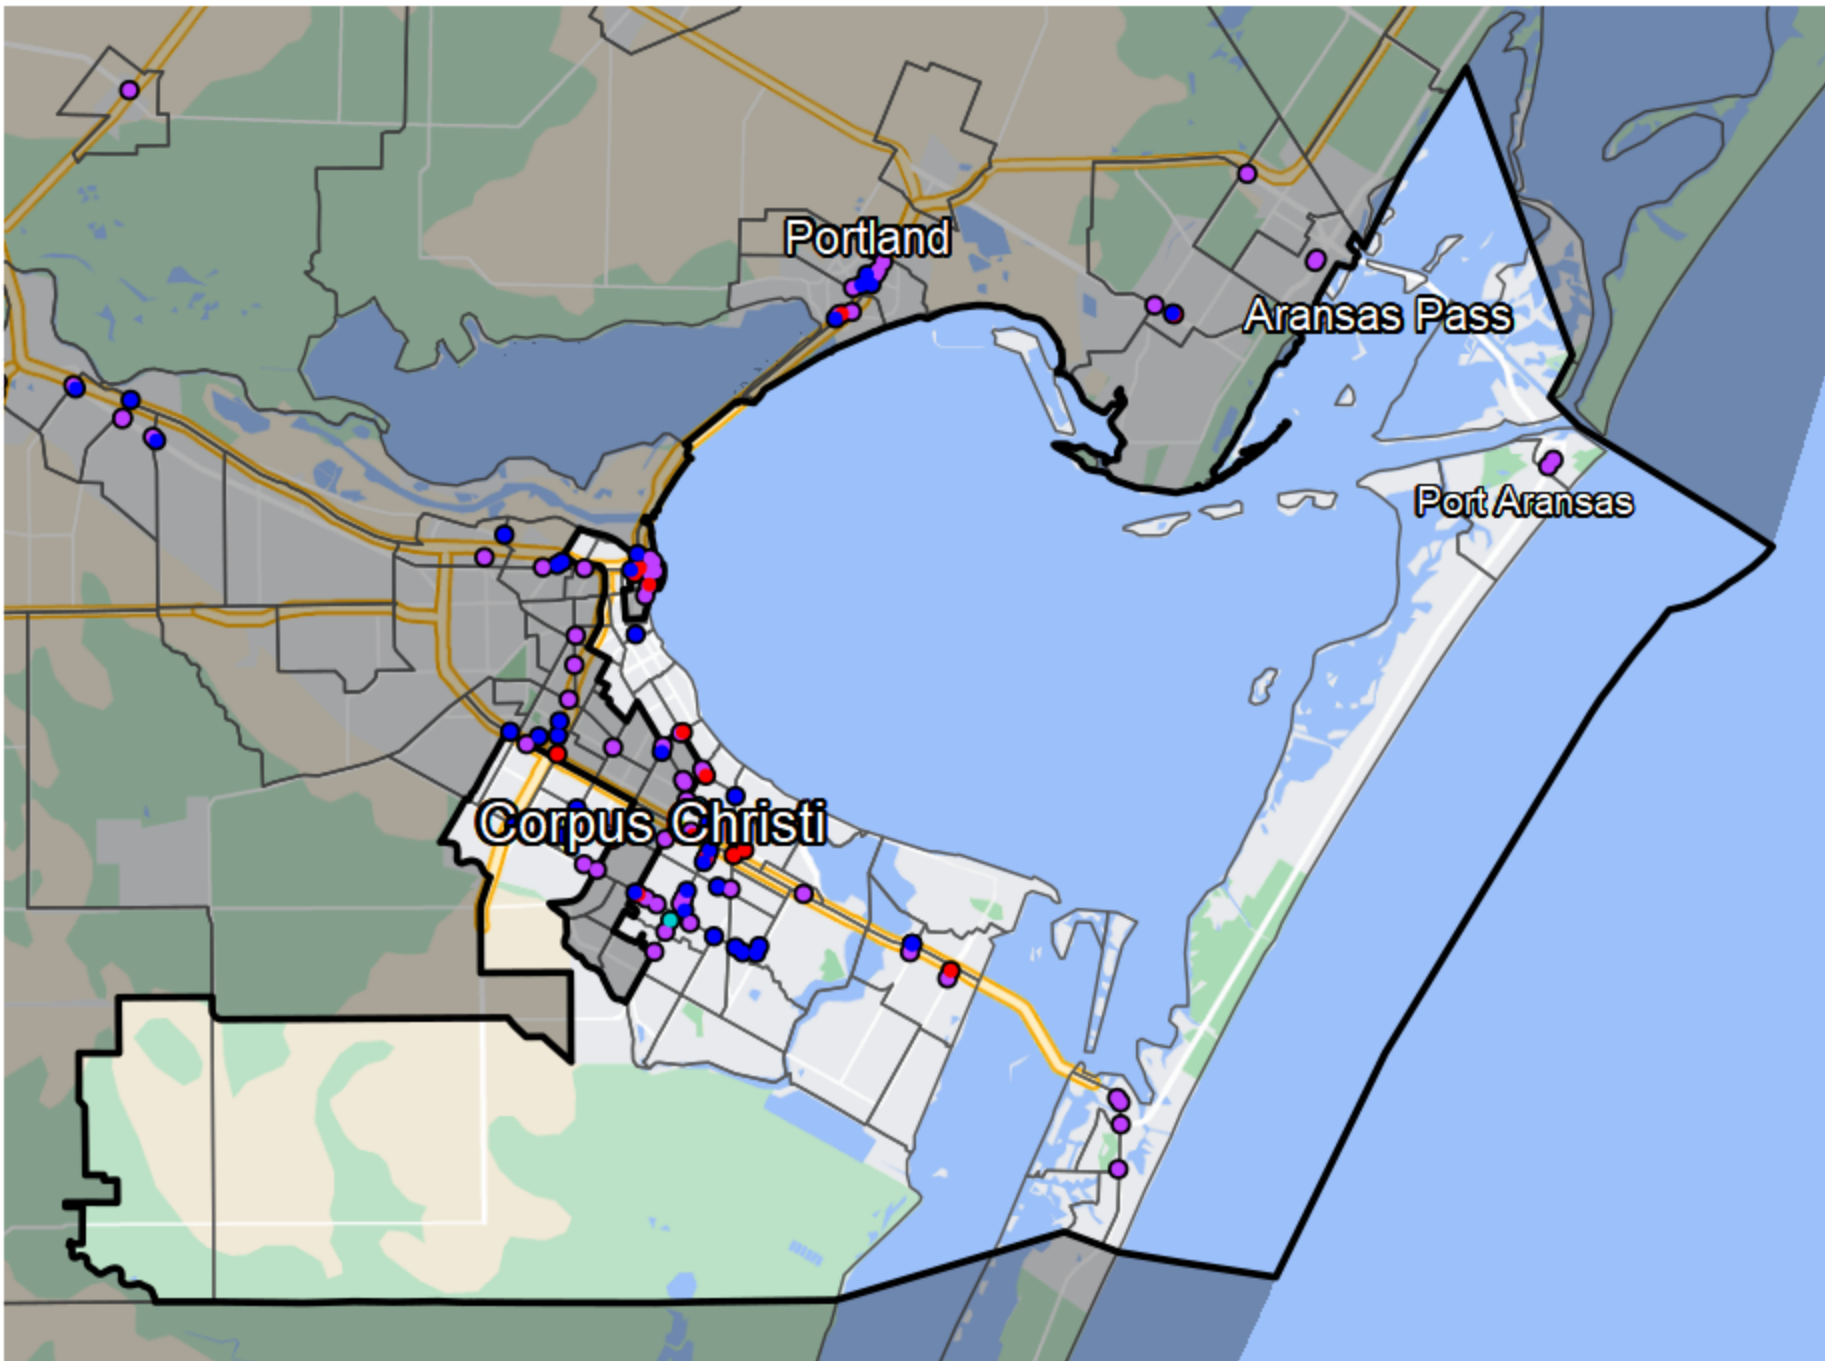

## Texas - State House District 32

Sources: NCUA, FDIC, UW-Madison Population Lab, CDFI, US Census, Google Maps, CUNA