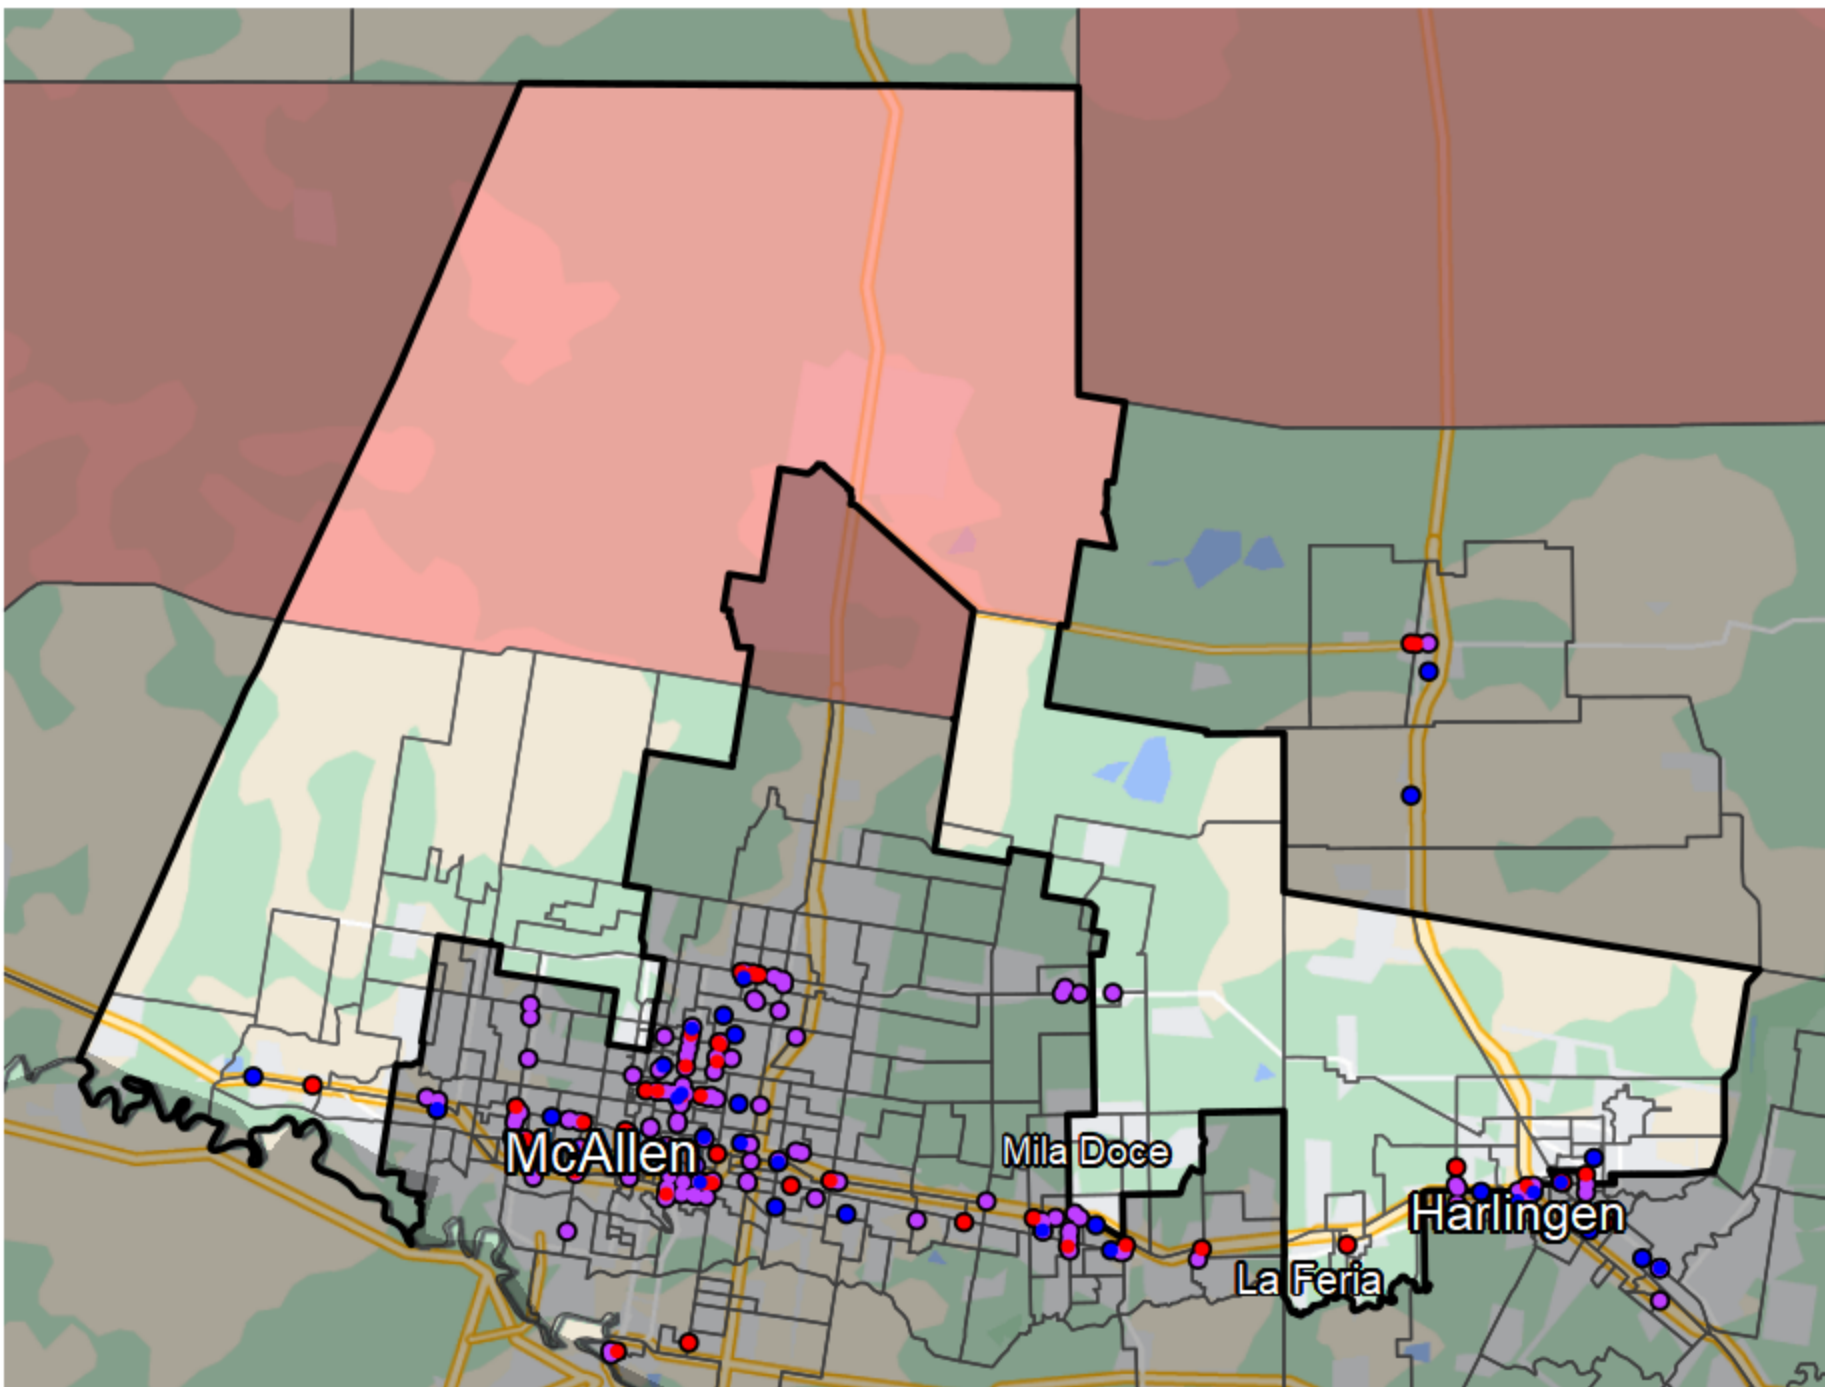

Texas - State House District 35

Banking Desert

No Branches within 10 Miles of Population Center

Financial Institutions

- Bank: 4
- Bank, Out-of-State: 4
- Credit Union: 2
- Credit Union, Out-of-State: 0