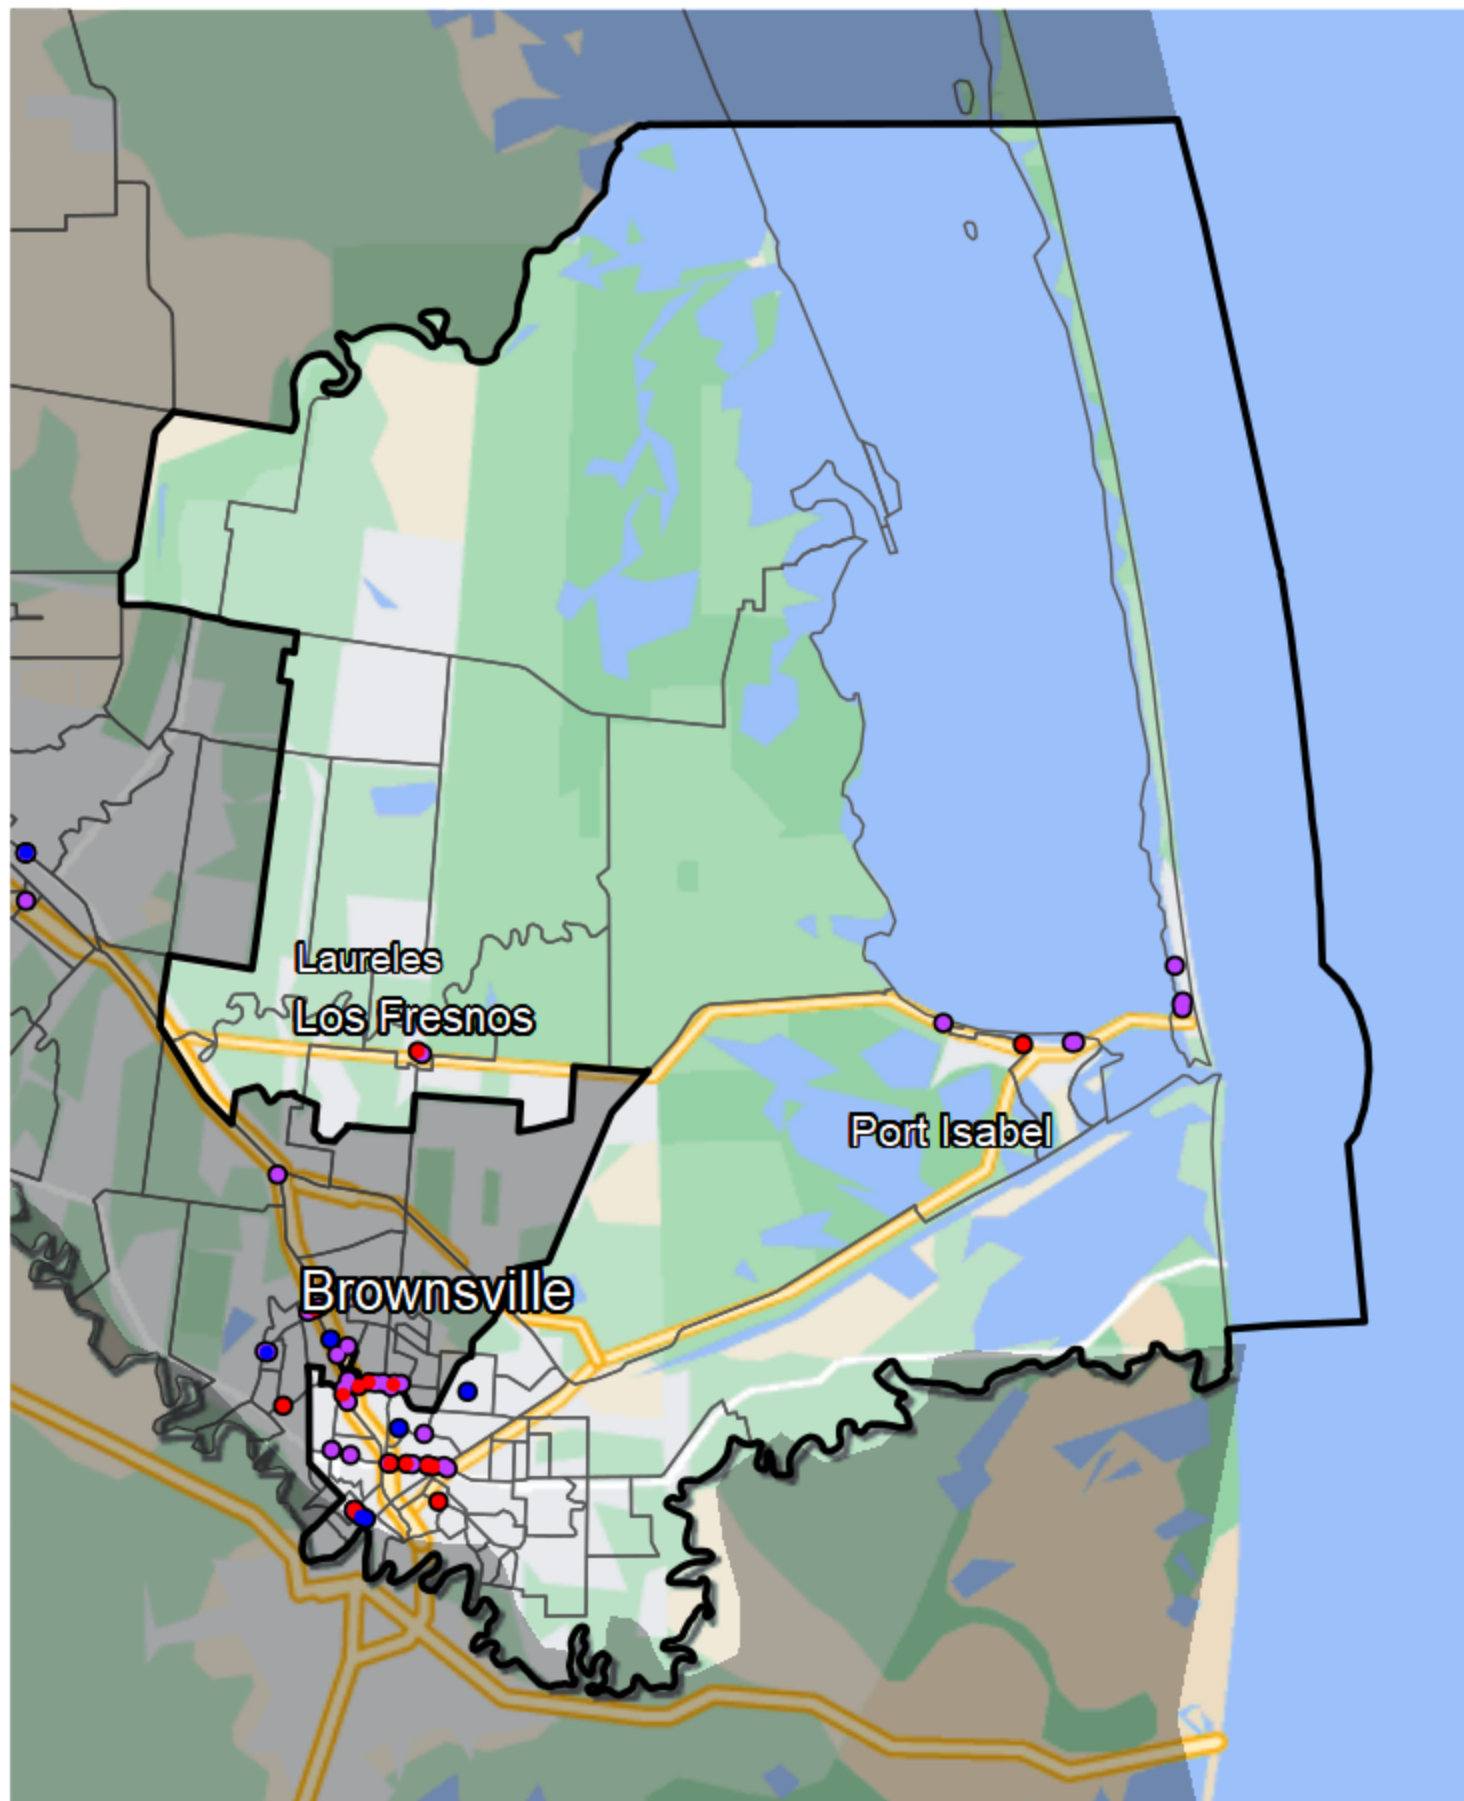

# Texas - State House District 37

## Banking Desert

■ No Branches within 10 Miles of Population Center