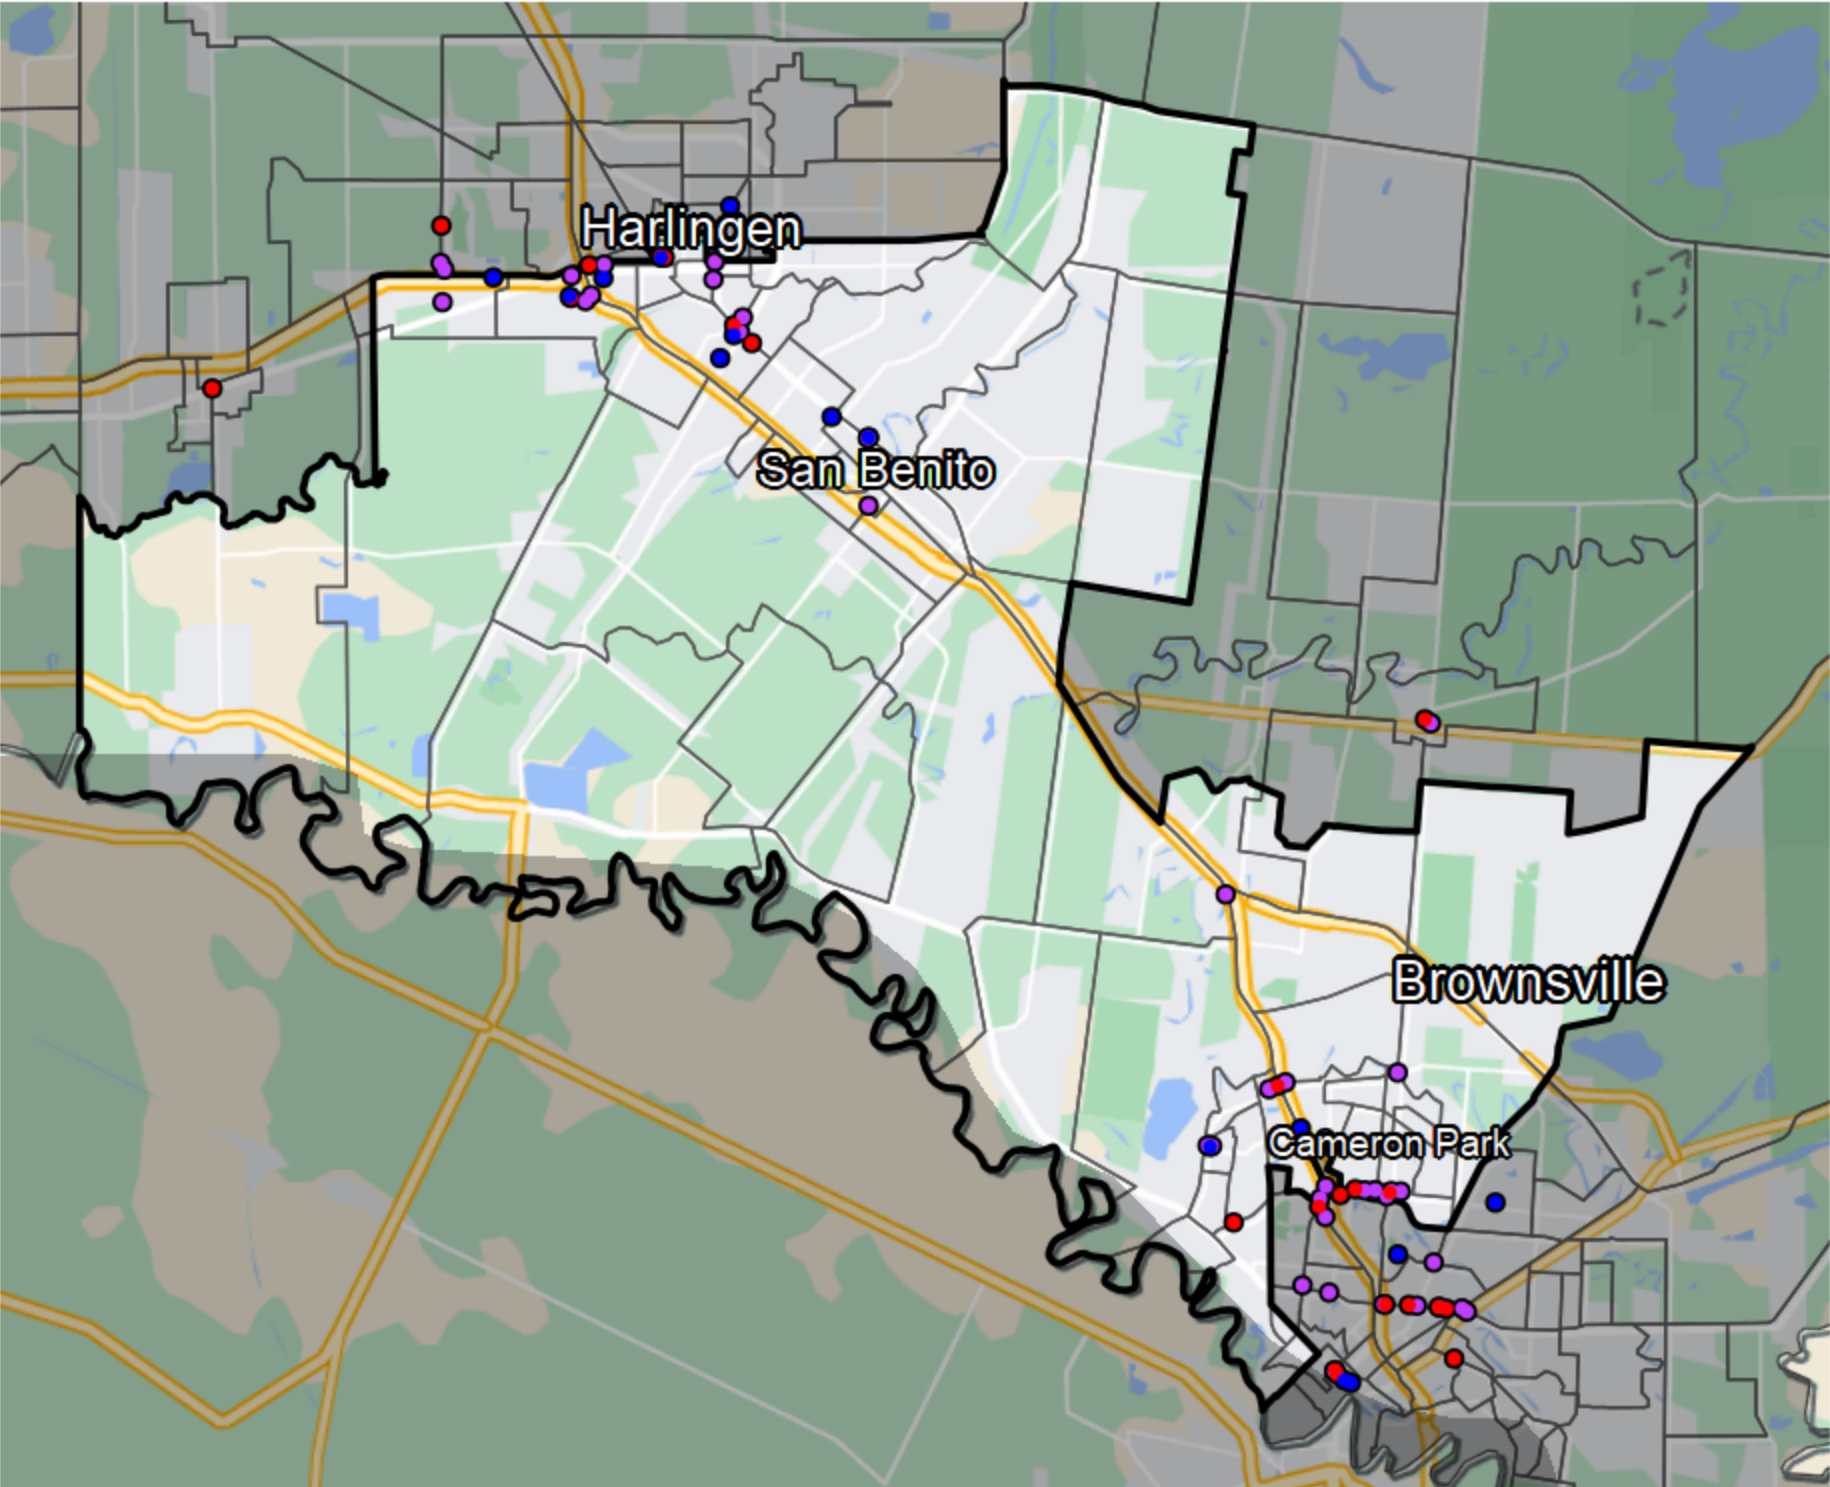

# Texas - State House District 38

Sources: NCUA, FDIC, UW-Madison Population Lab, CDFI, US Census, Google Maps, CUNA