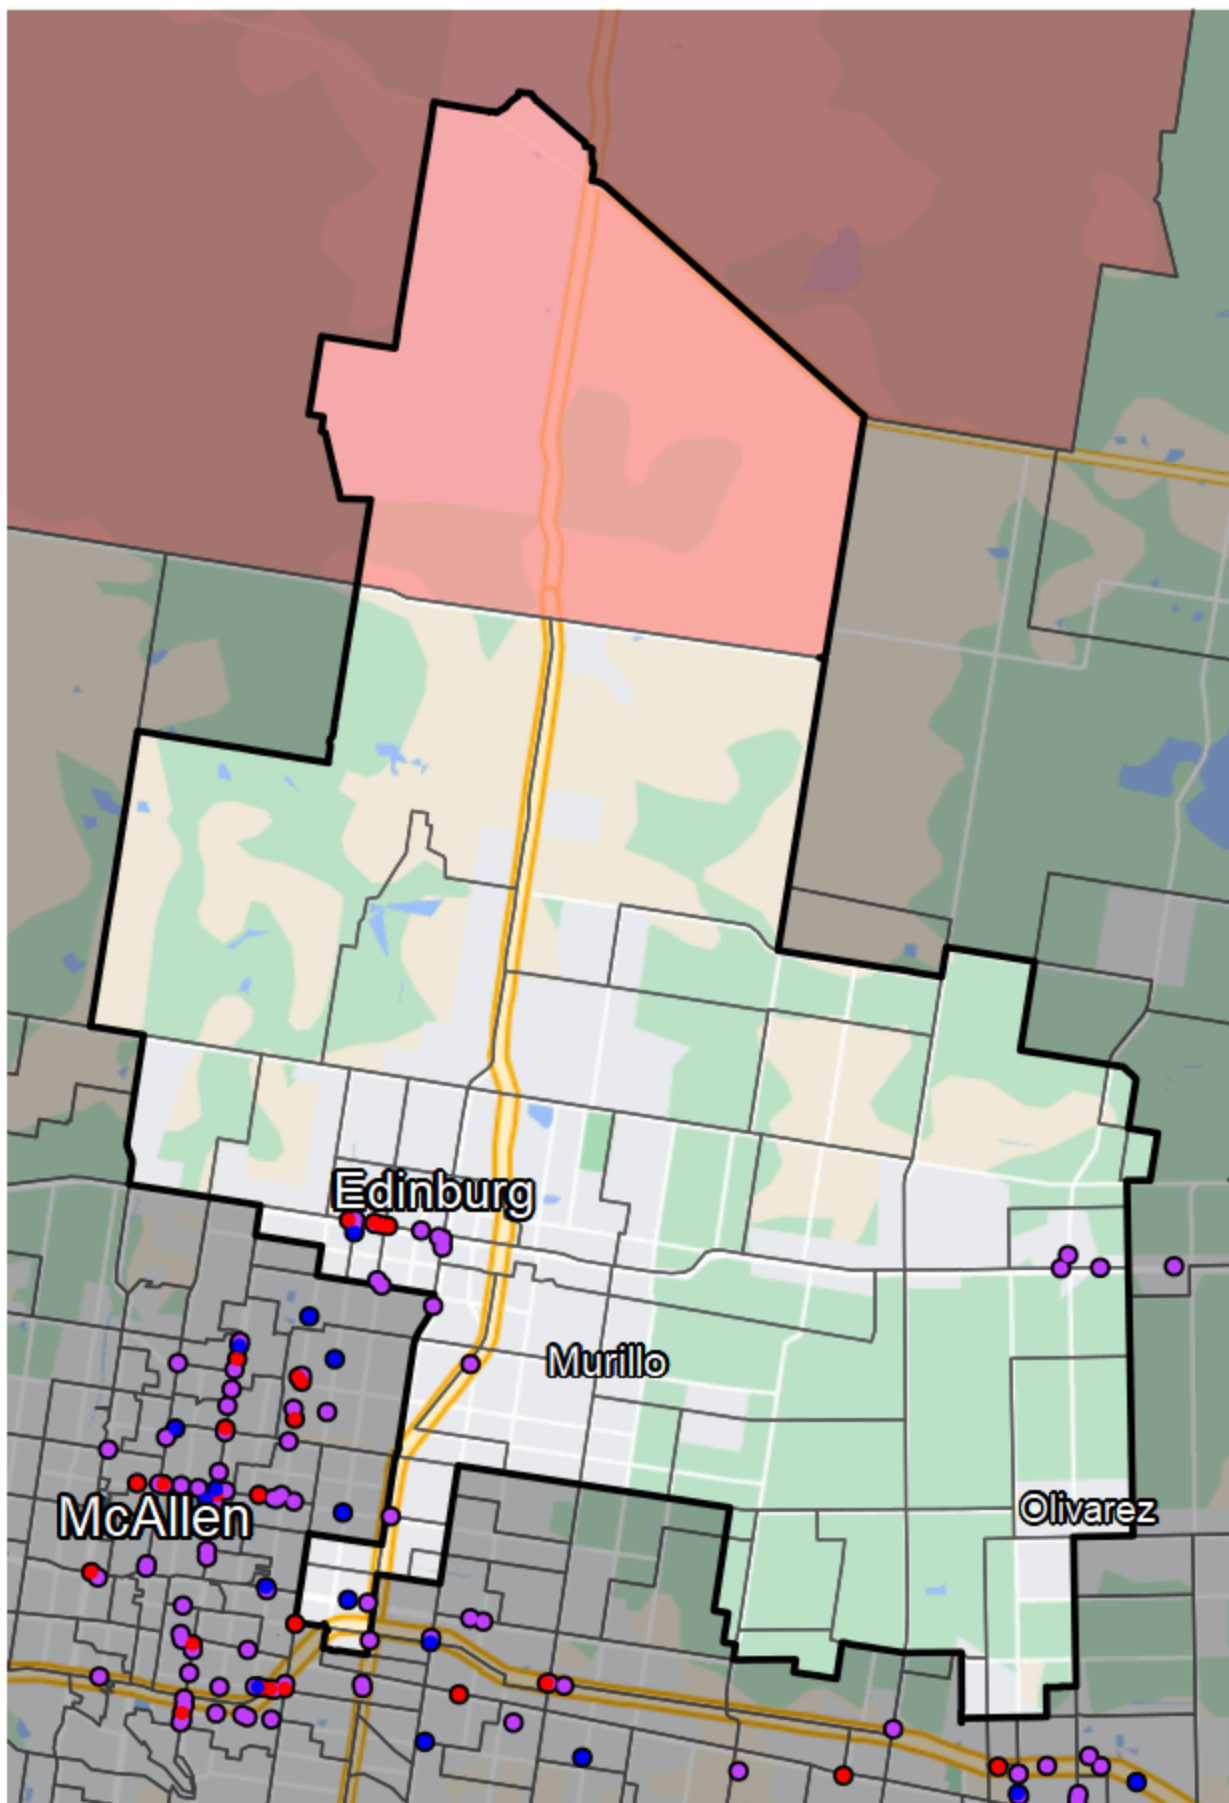

Texas - State House District 40

Banking Desert

■ No Branches within 10 Miles of Population Center

Financial Institutions

- Bank: 16
- Bank, Out-of-State: 4
- Credit Union: 2
- Credit Union, Out-of-State: 0