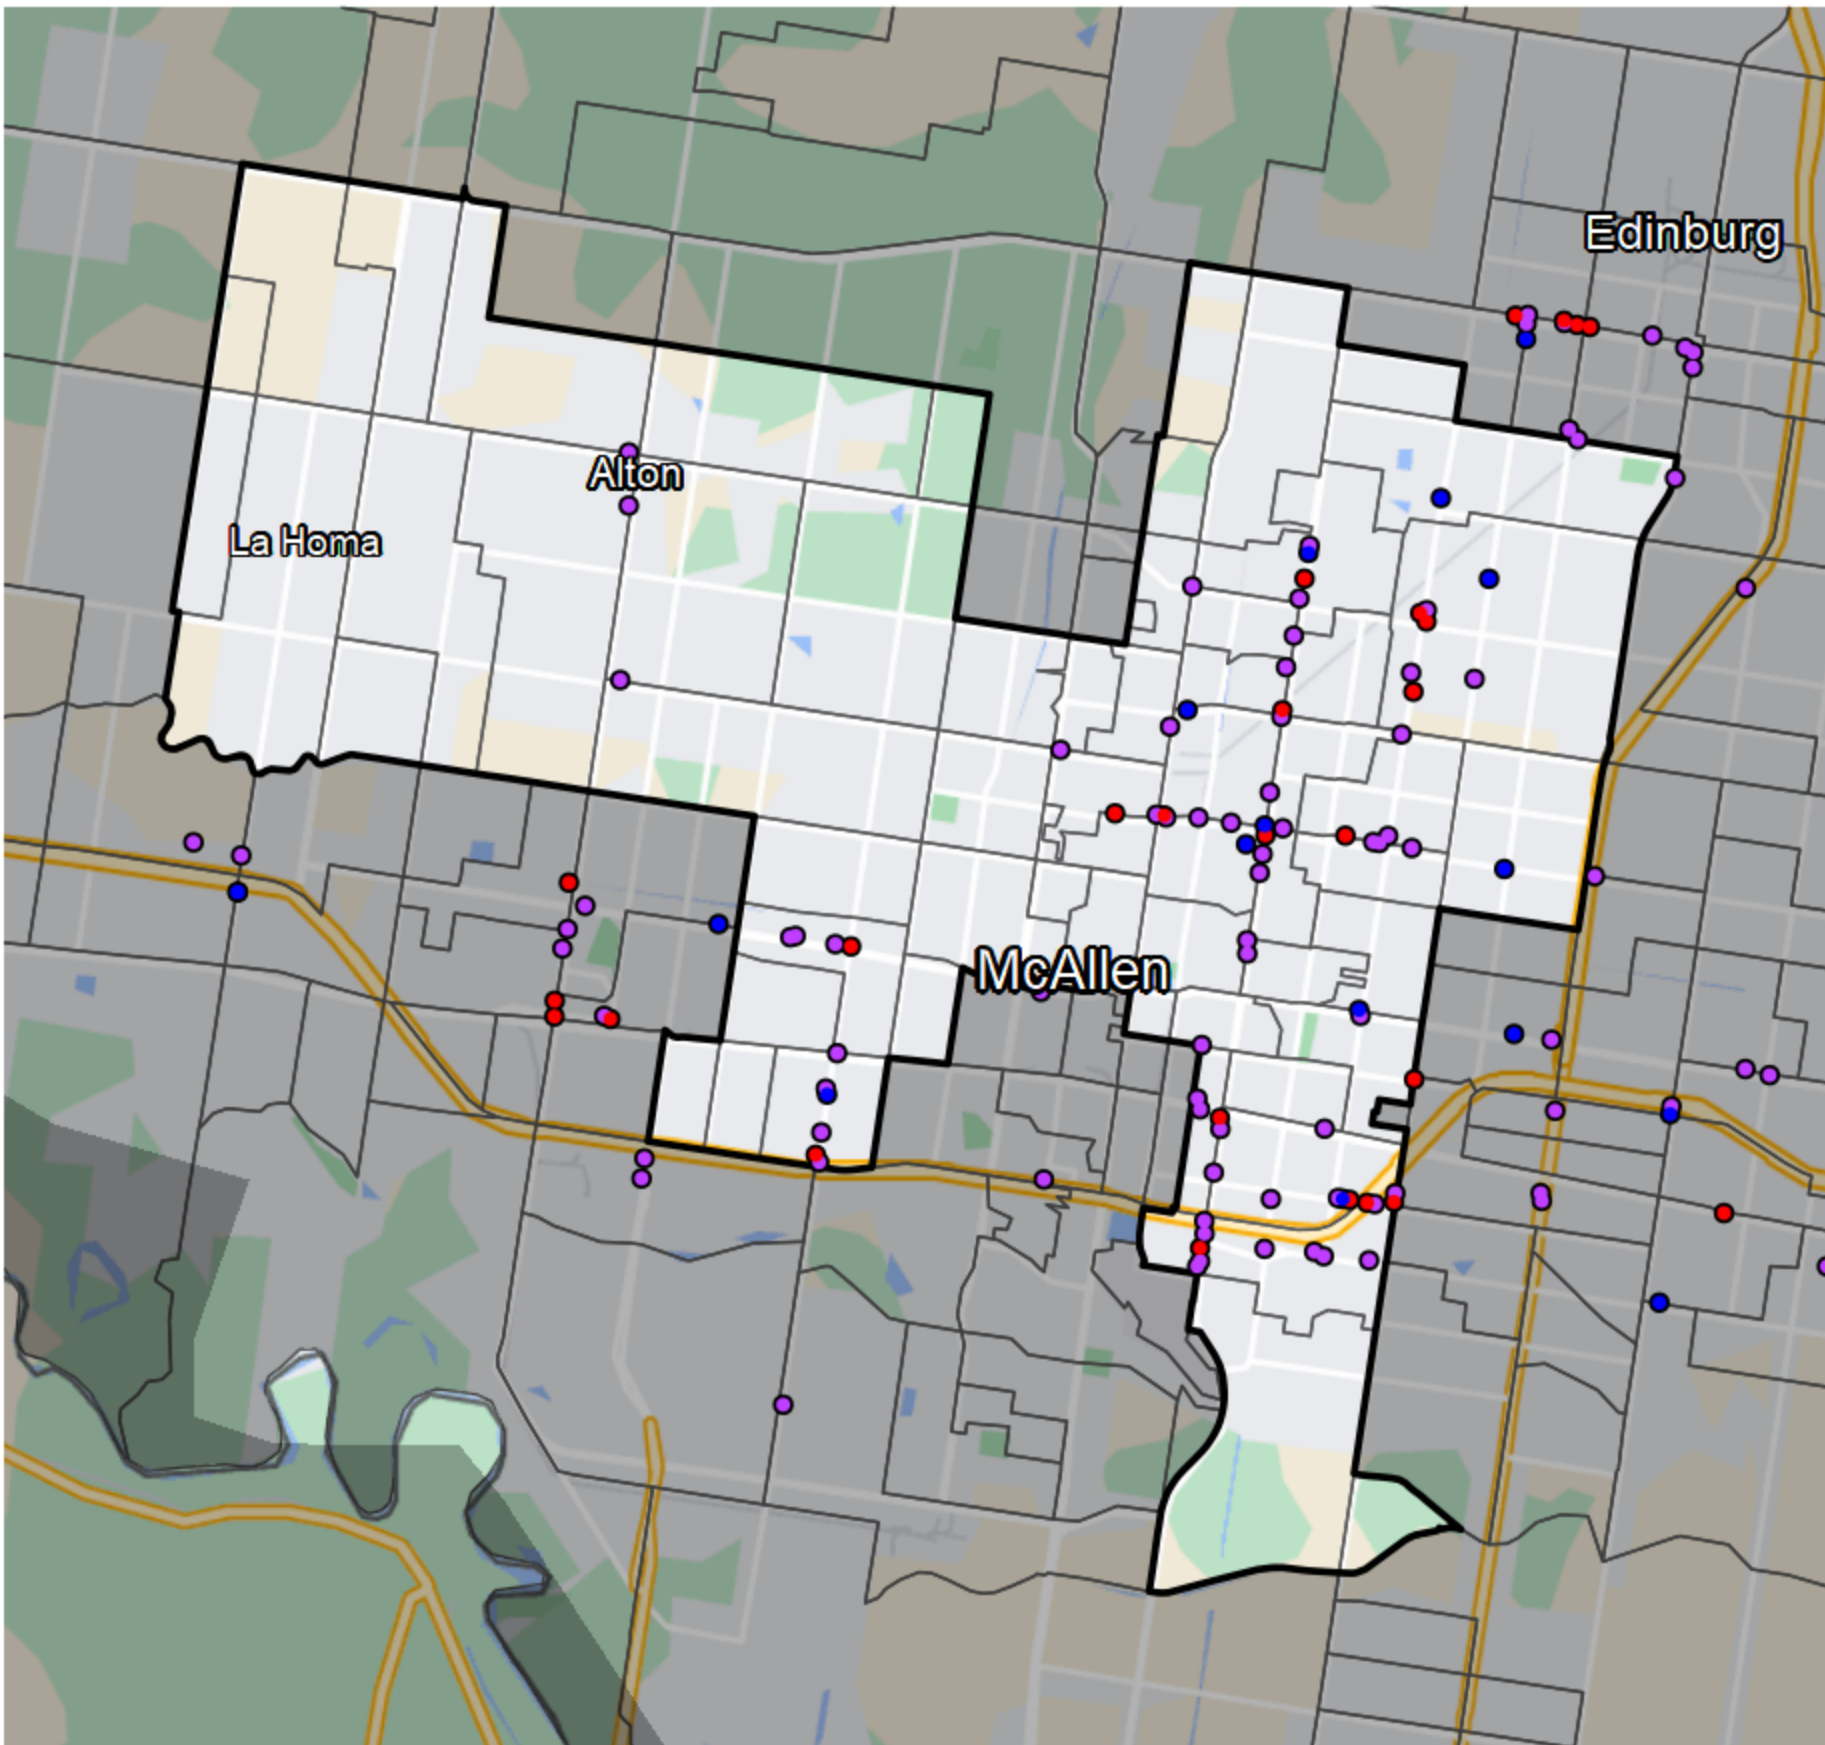

# Texas - State House District 41

Banking Desert  
No Branches within 10 Miles of Population Center

Financial Institutions  
Bank: 57  
Bank, Out-of-State: 17  
Credit Union: 10  
Credit Union, Out-of-State: 0