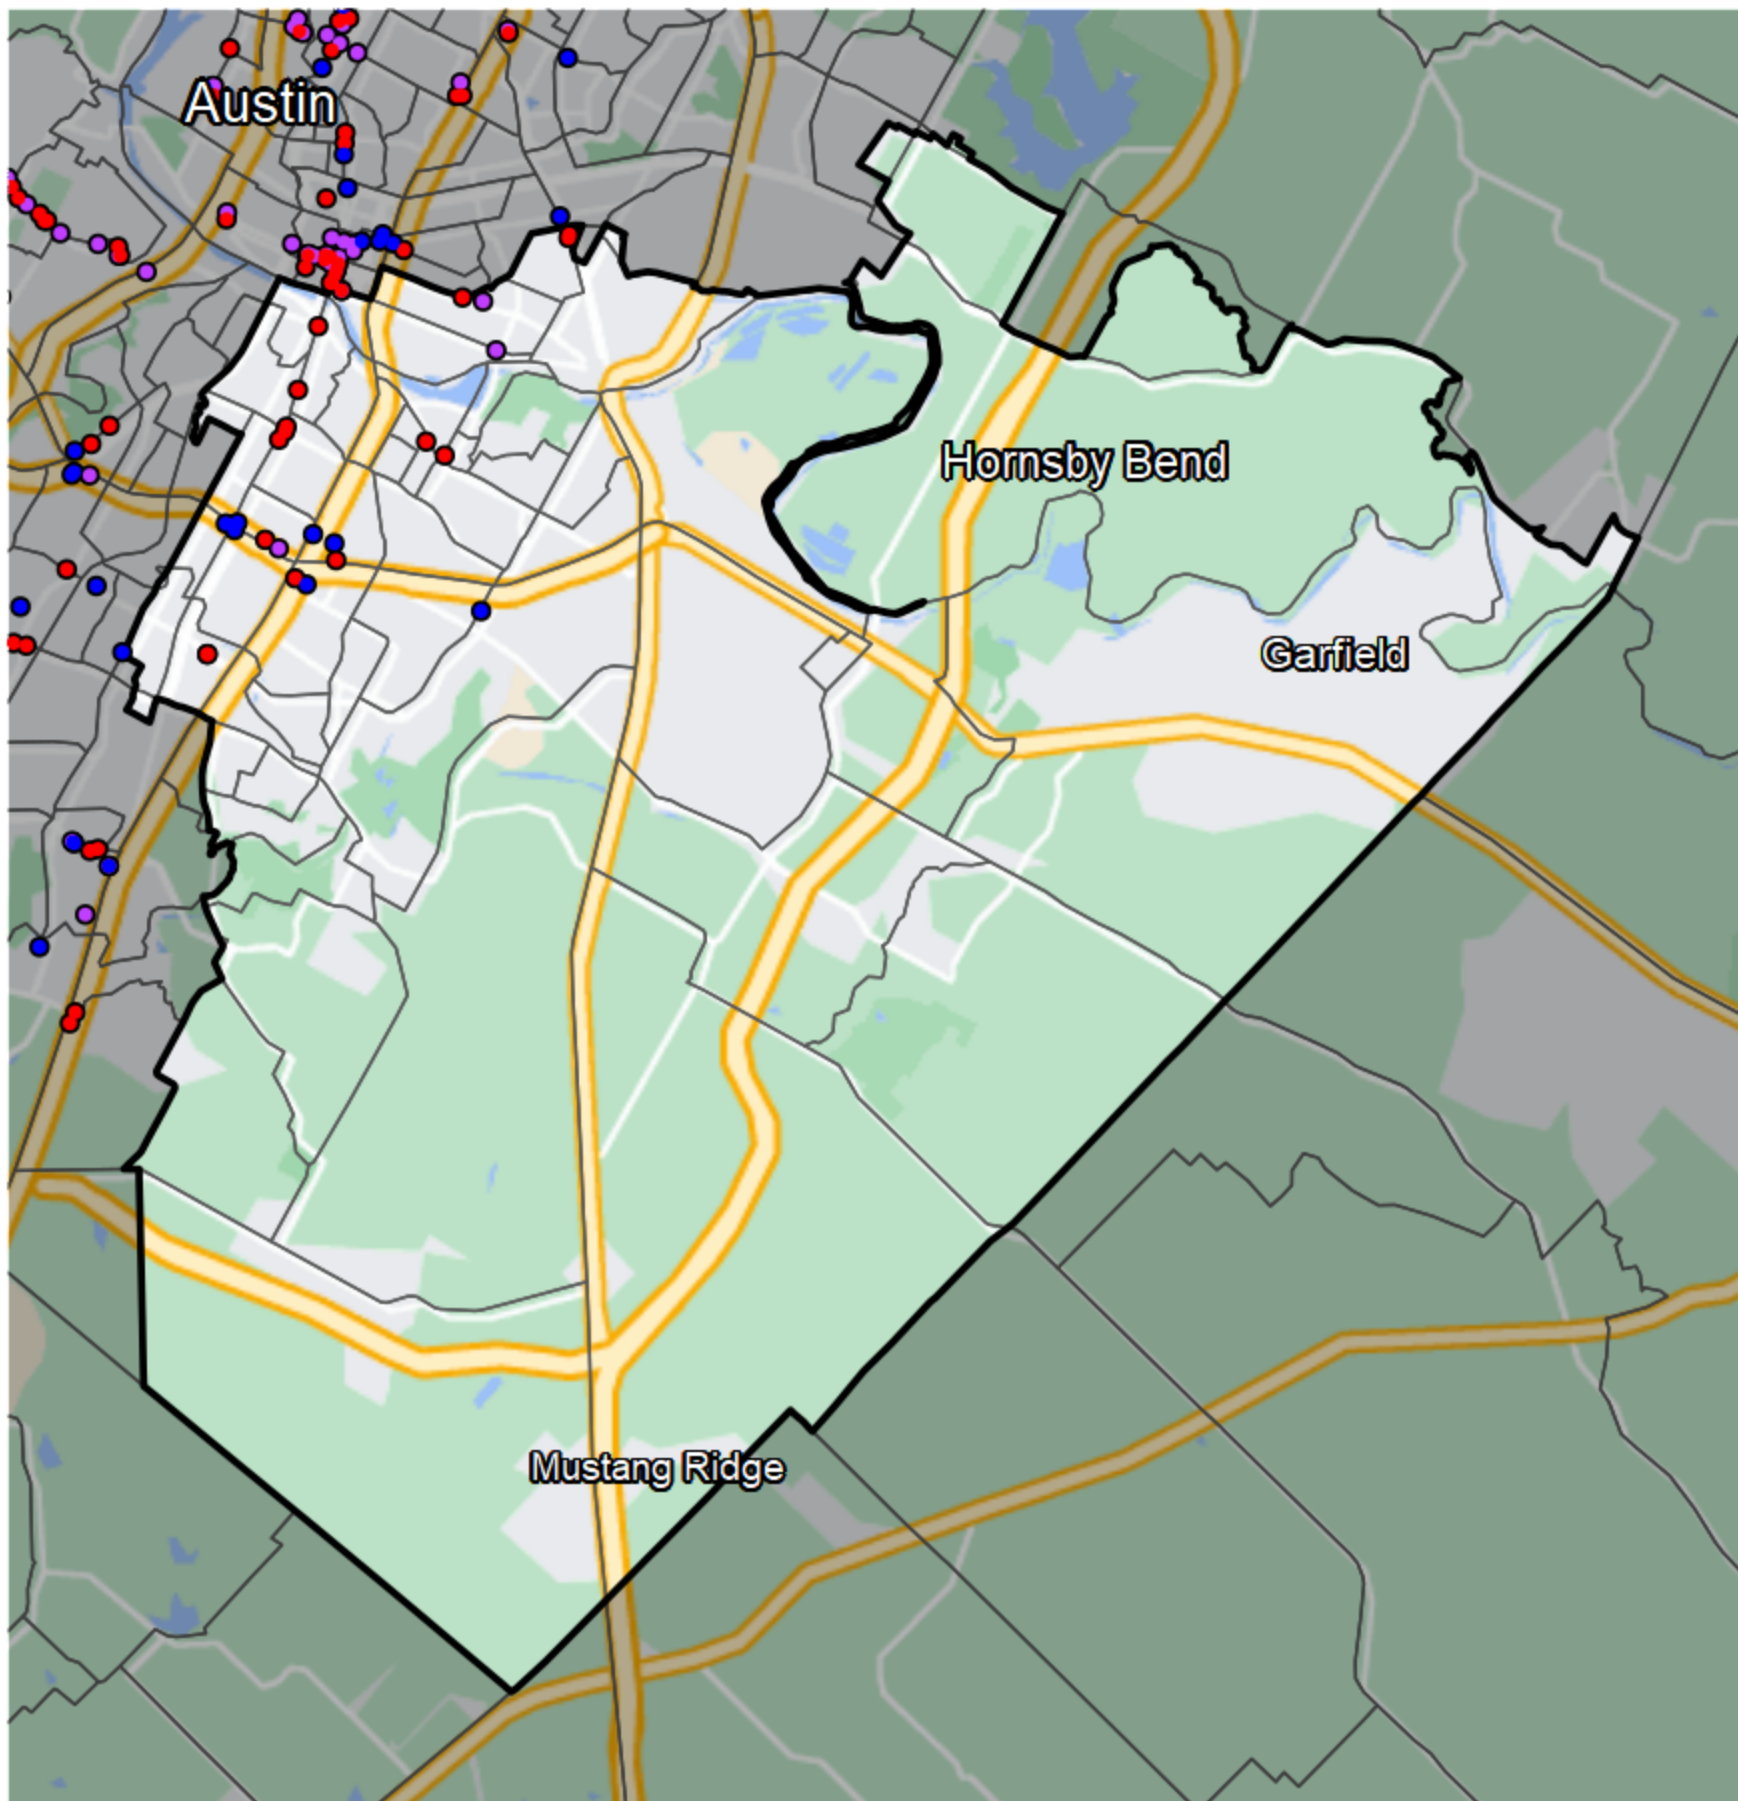

Texas - State House District 51

Banking Desert

■ No Branches within 10 Miles of Population Center

Financial Institutions

- Bank: 4
- Bank, Out-of-State: 16
- Credit Union: 7
- Credit Union, Out-of-State: 0