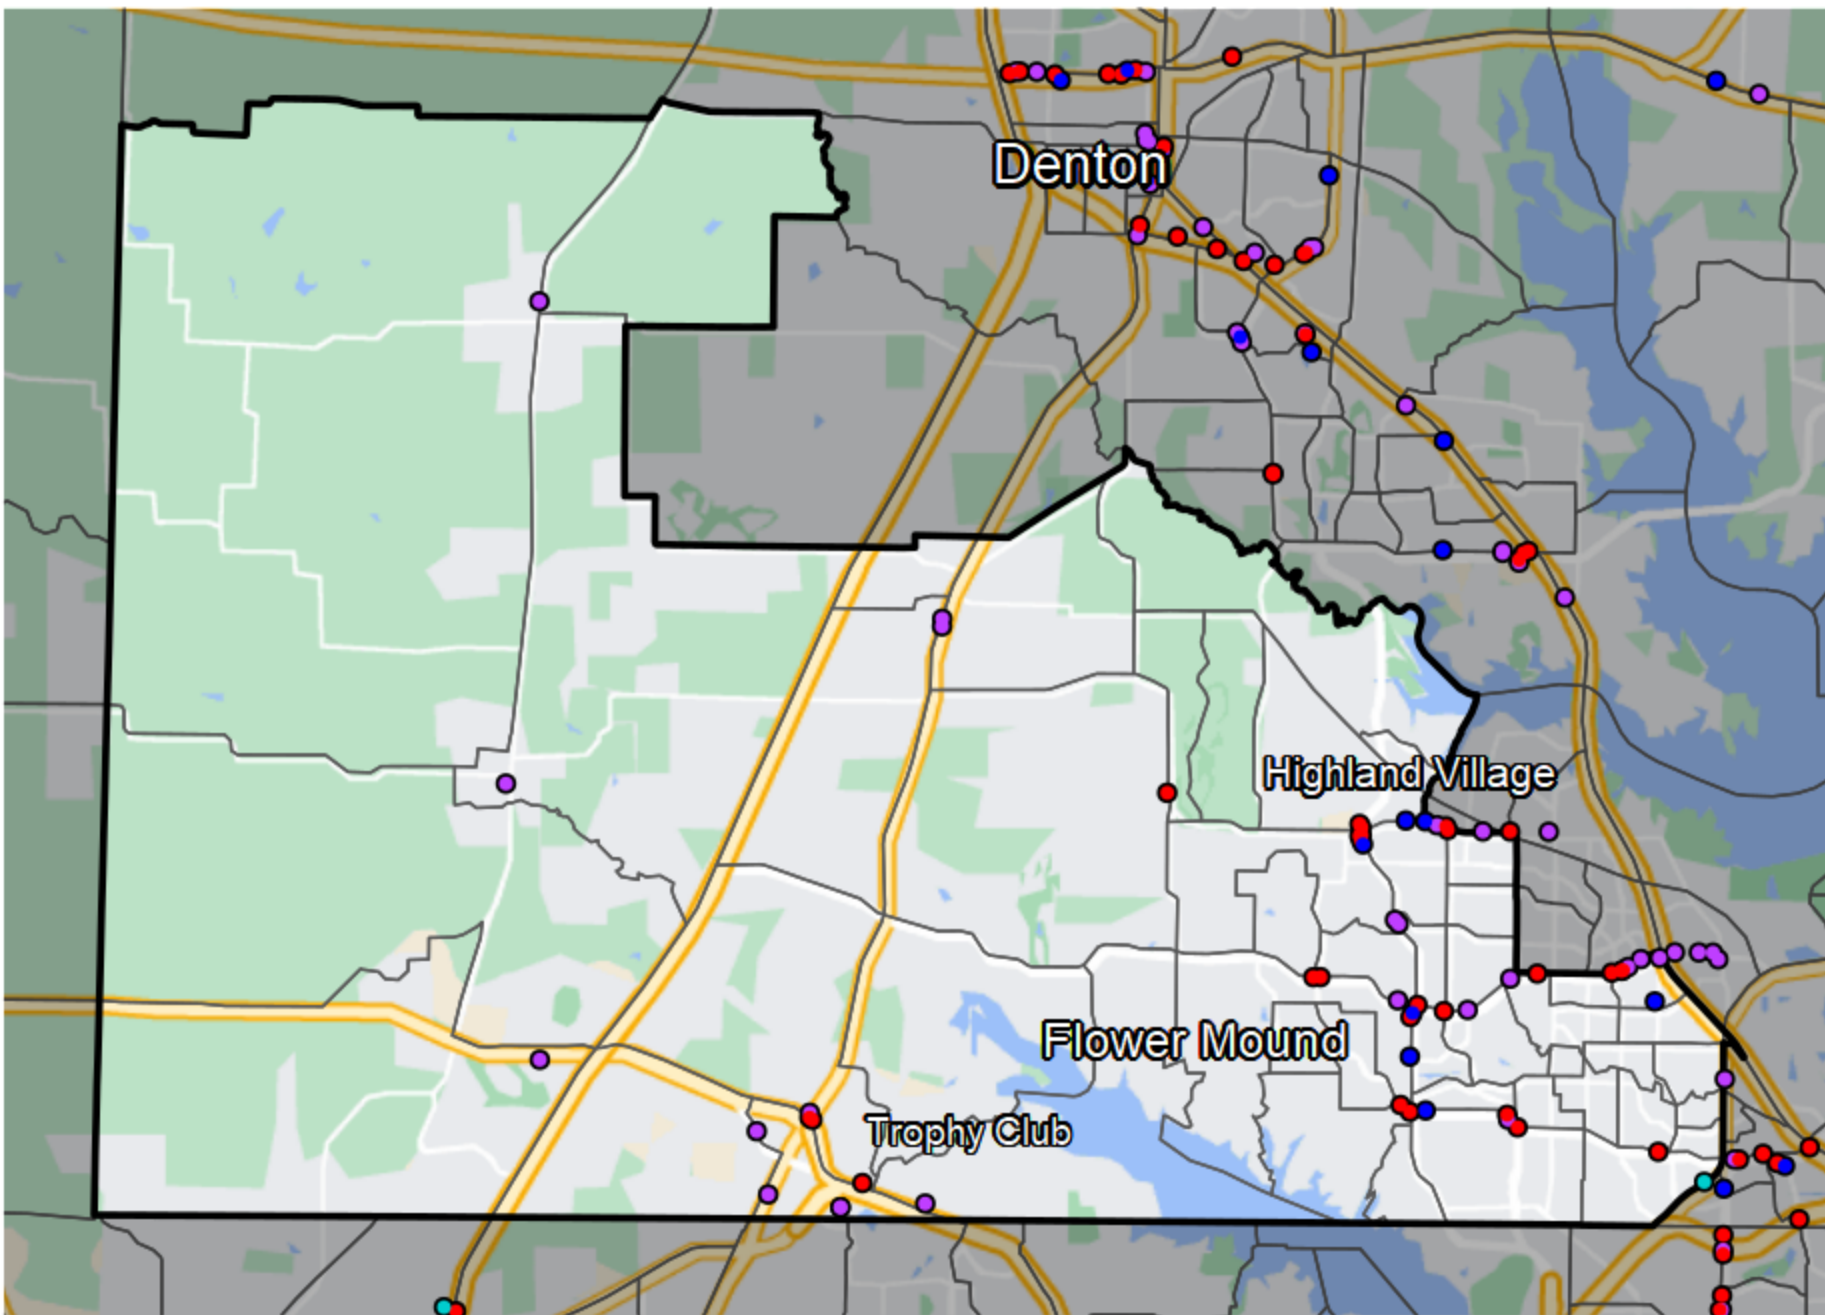

Texas - State House District 63

Banking Desert

No Branches within 10 Miles of Population Center

Financial Institutions

- Bank: 19
- Bank, Out-of-State: 21
- Credit Union: 6
- Credit Union, Out-of-State: 1