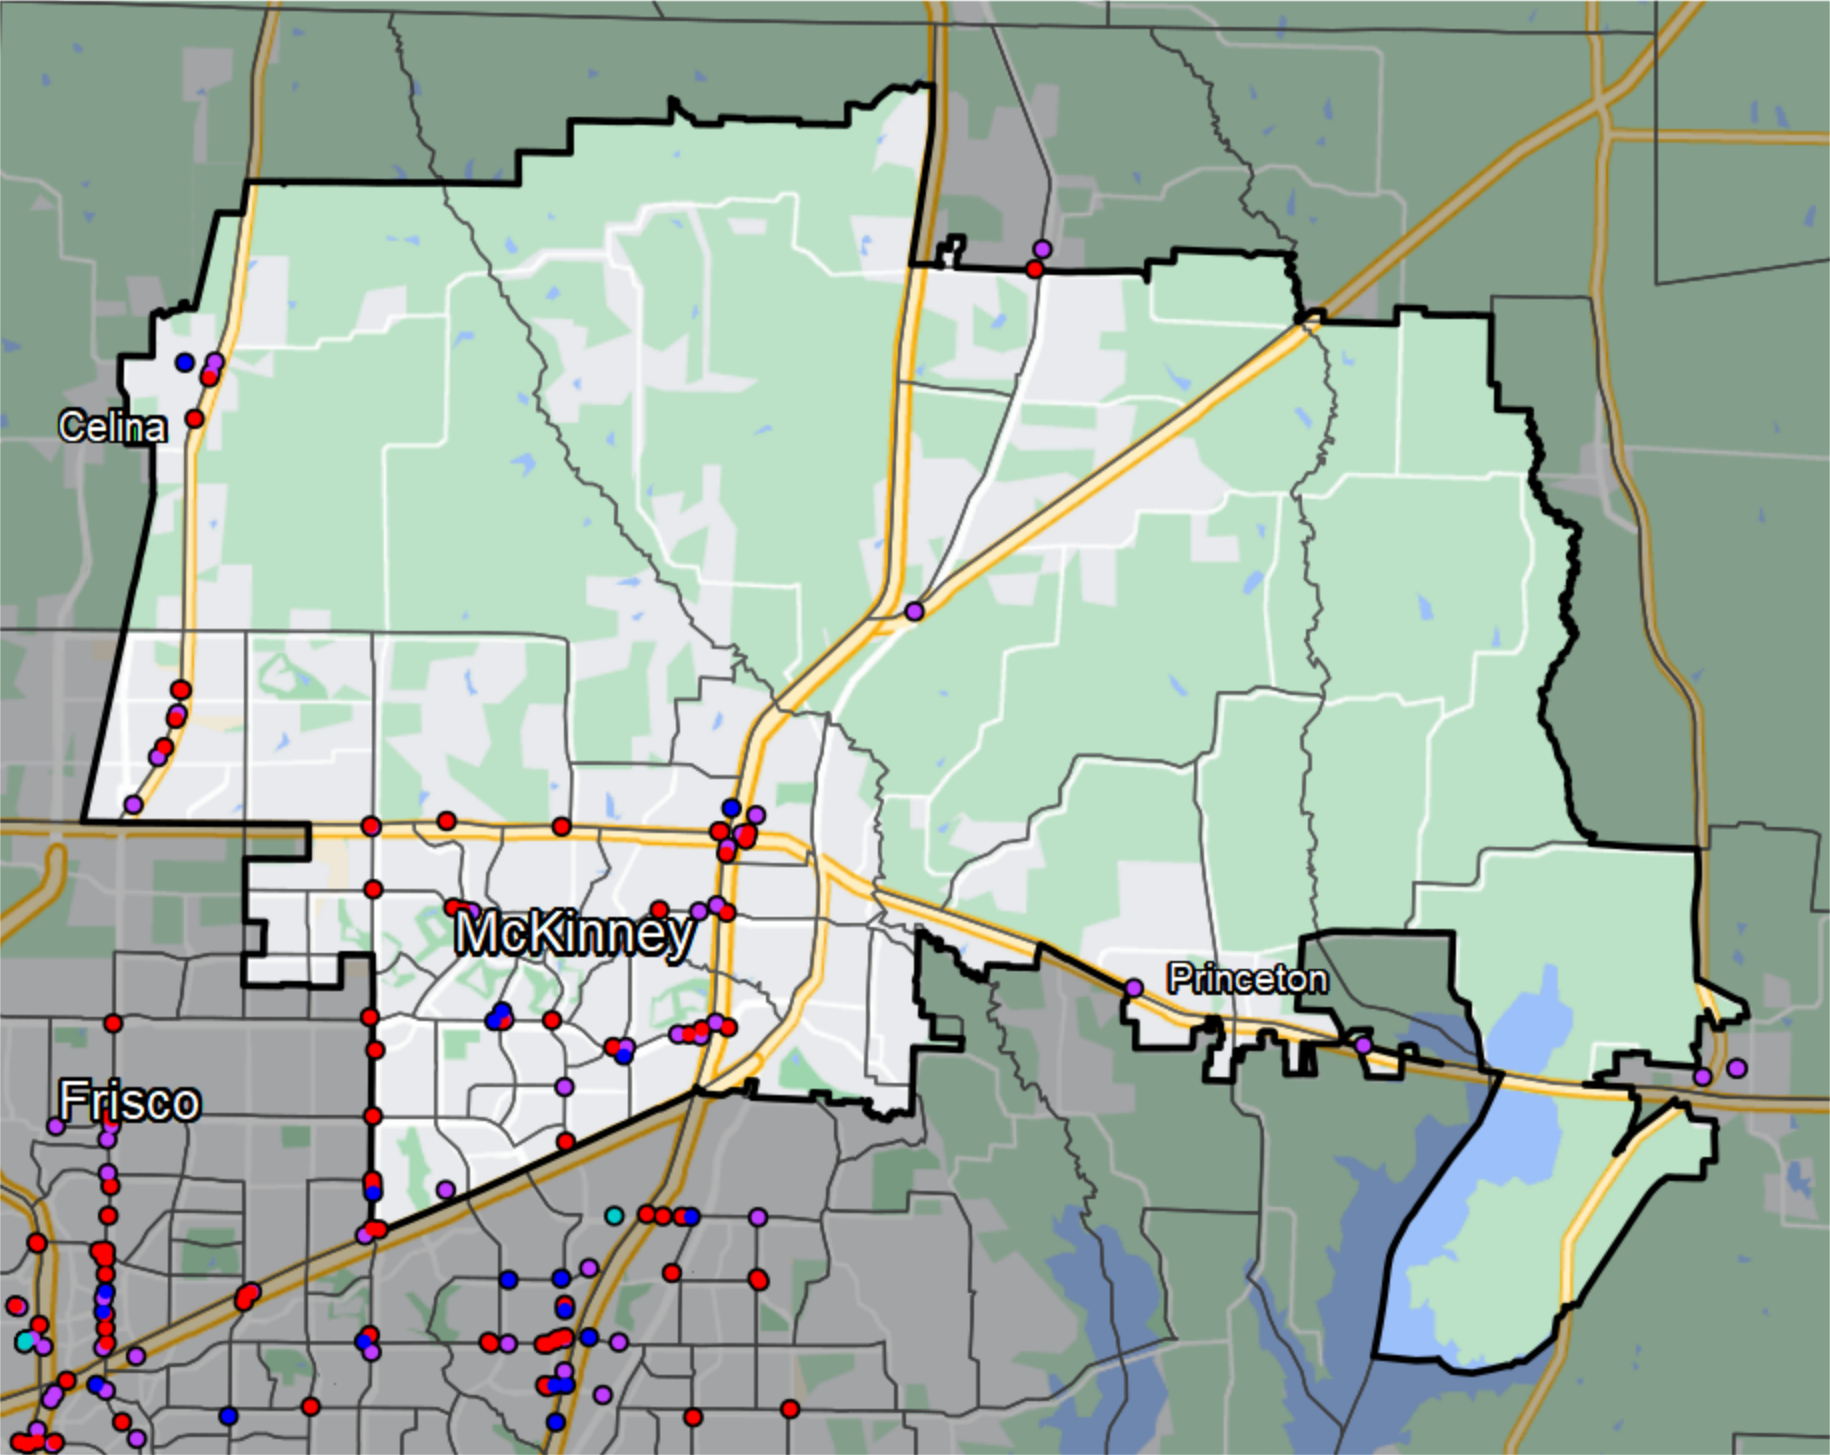

Texas - State House District 70

Banking Desert
No Branches within 10 Miles of Population Center

Financial Institutions

- Bank: 22
- Bank, Out-of-State: 34
- Credit Union: 6
- Credit Union, Out-of-State: 0

Sources: NCUA, FDIC, UW-Madison Population Lab, CDFI, US Census, Google Maps, CUNA