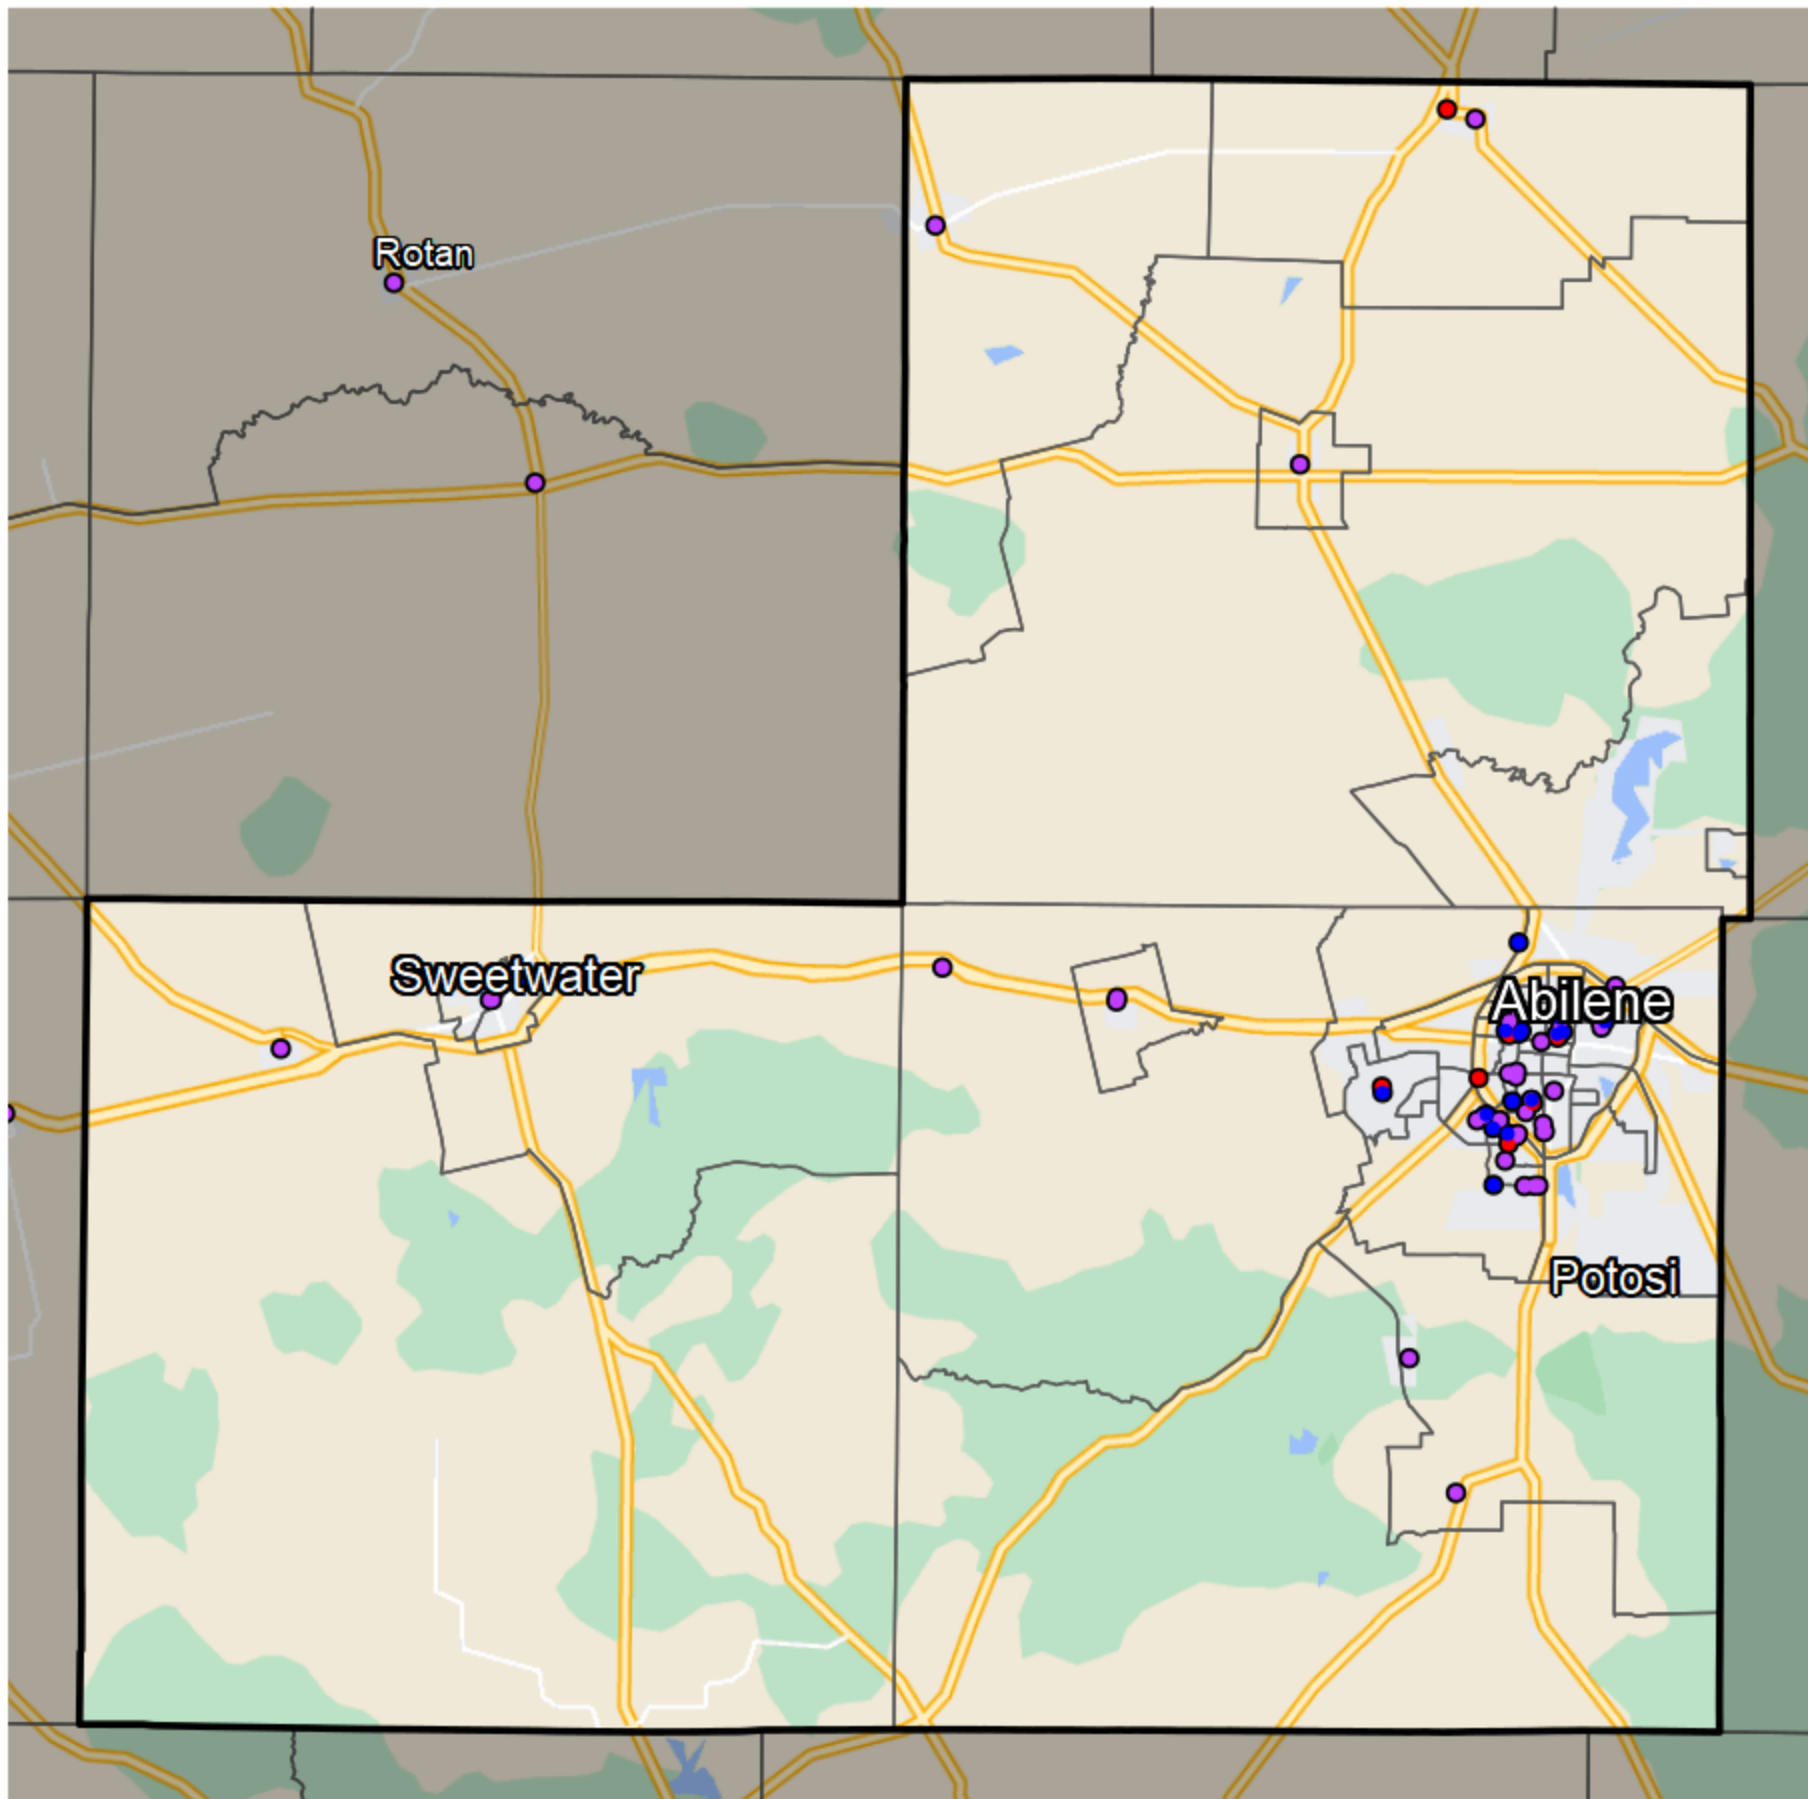

Texas - State House District 71

Banking Desert

No Branches within 10 Miles of Population Center

Financial Institutions

- Bank: 41
- Bank, Out-of-State: 7
- Credit Union: 16
- Credit Union, Out-of-State: 0