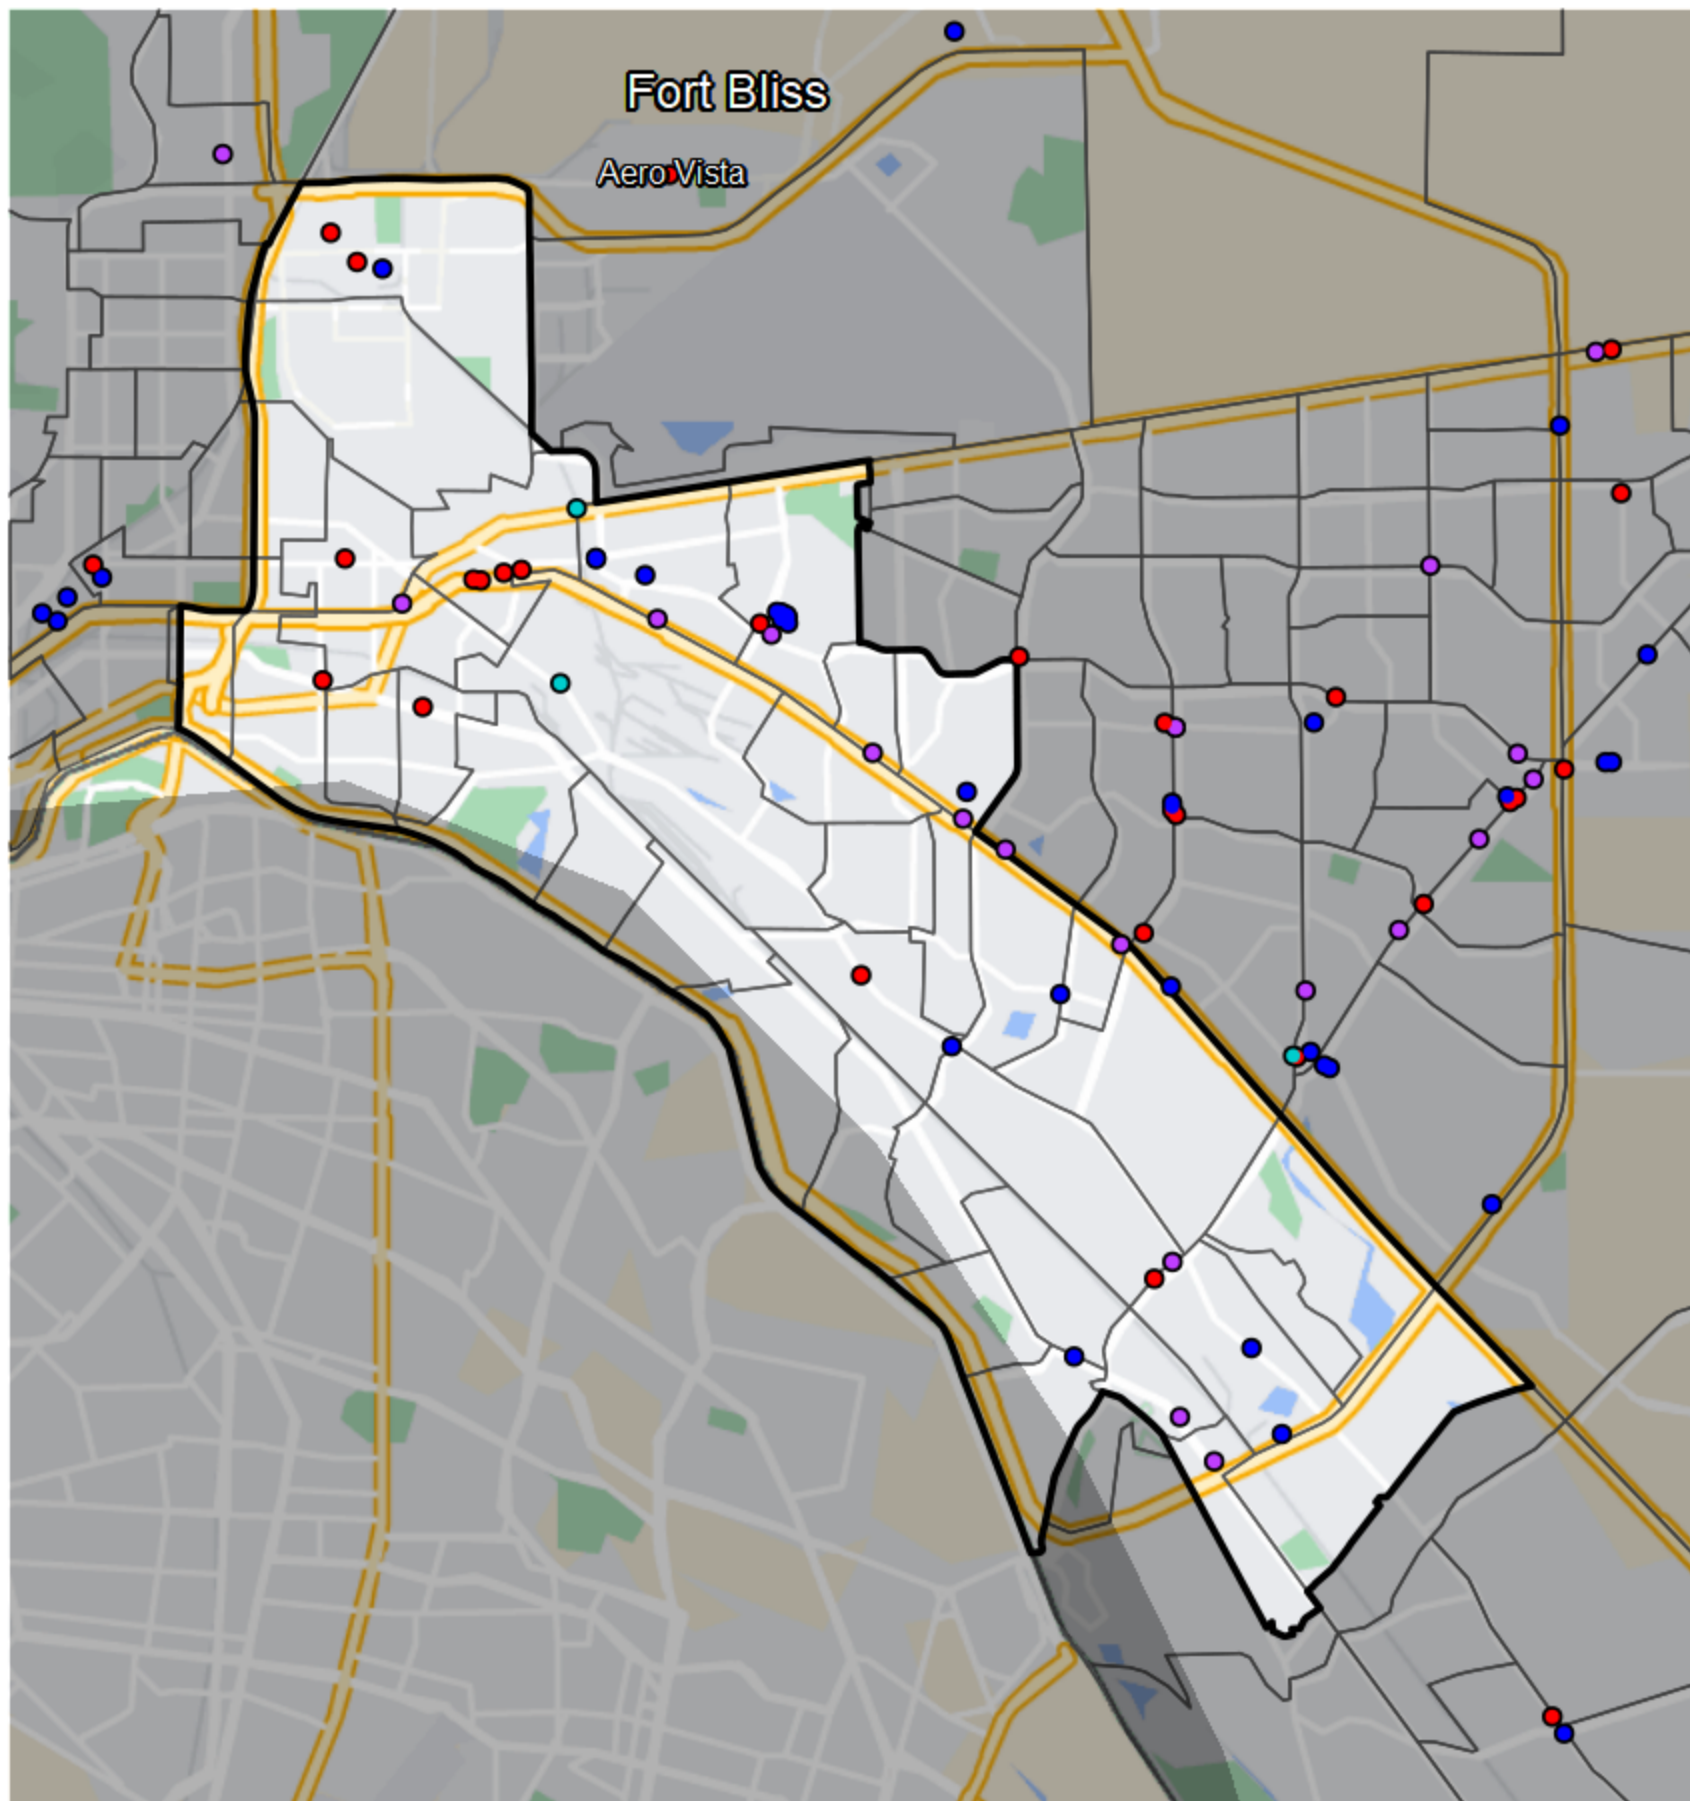

Texas - State House District 76

Banking Desert

No Branches within 10 Miles of Population Center

Financial Institutions

- Bank: 9
- Bank, Out-of-State: 12
- Credit Union: 16
- Credit Union, Out-of-State: 2