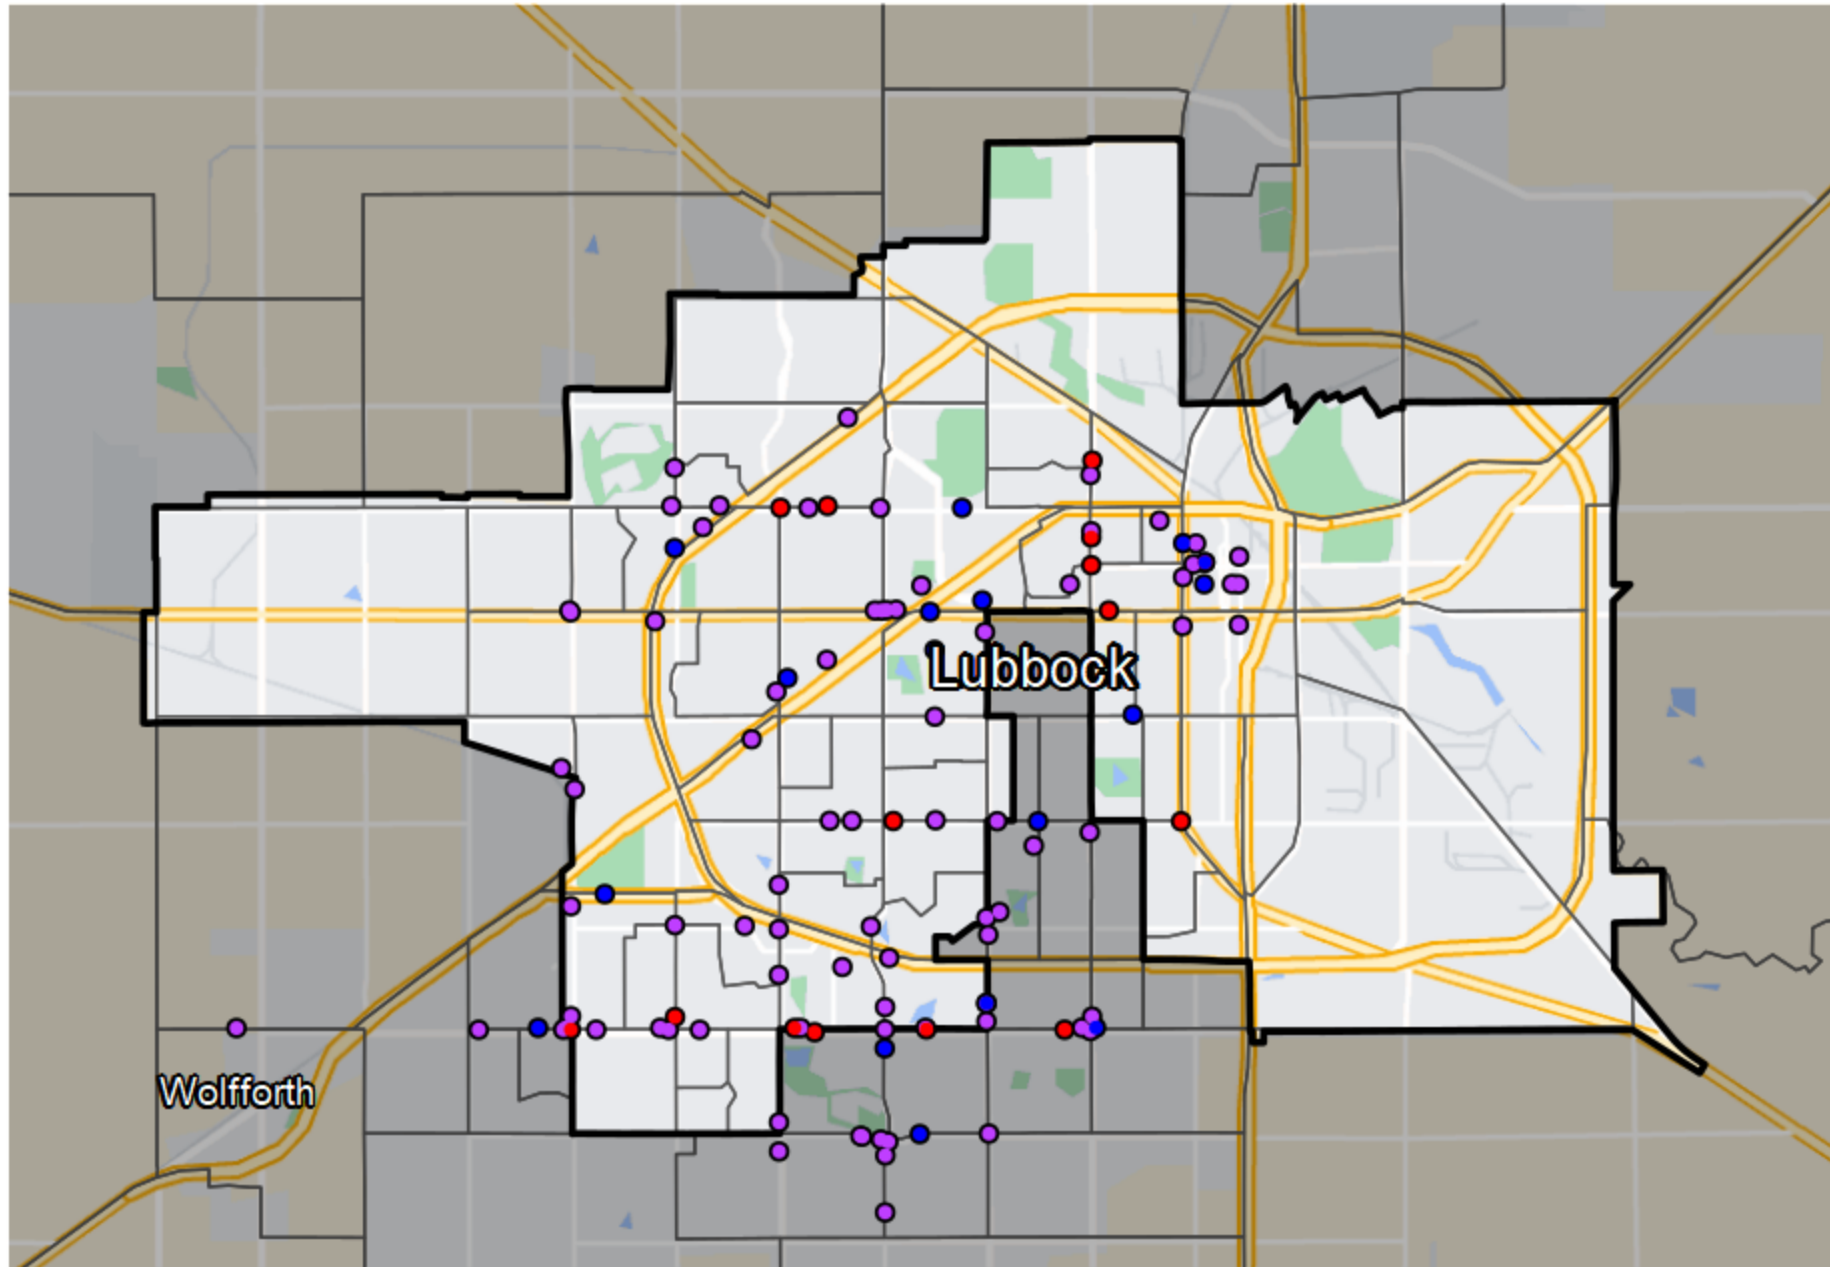

Texas - State House District 84

Banking Desert

■ No Branches within 10 Miles of Population Center

Financial Institutions

- Bank: 59
- Bank, Out-of-State: 11
- Credit Union: 12
- Credit Union, Out-of-State: 0