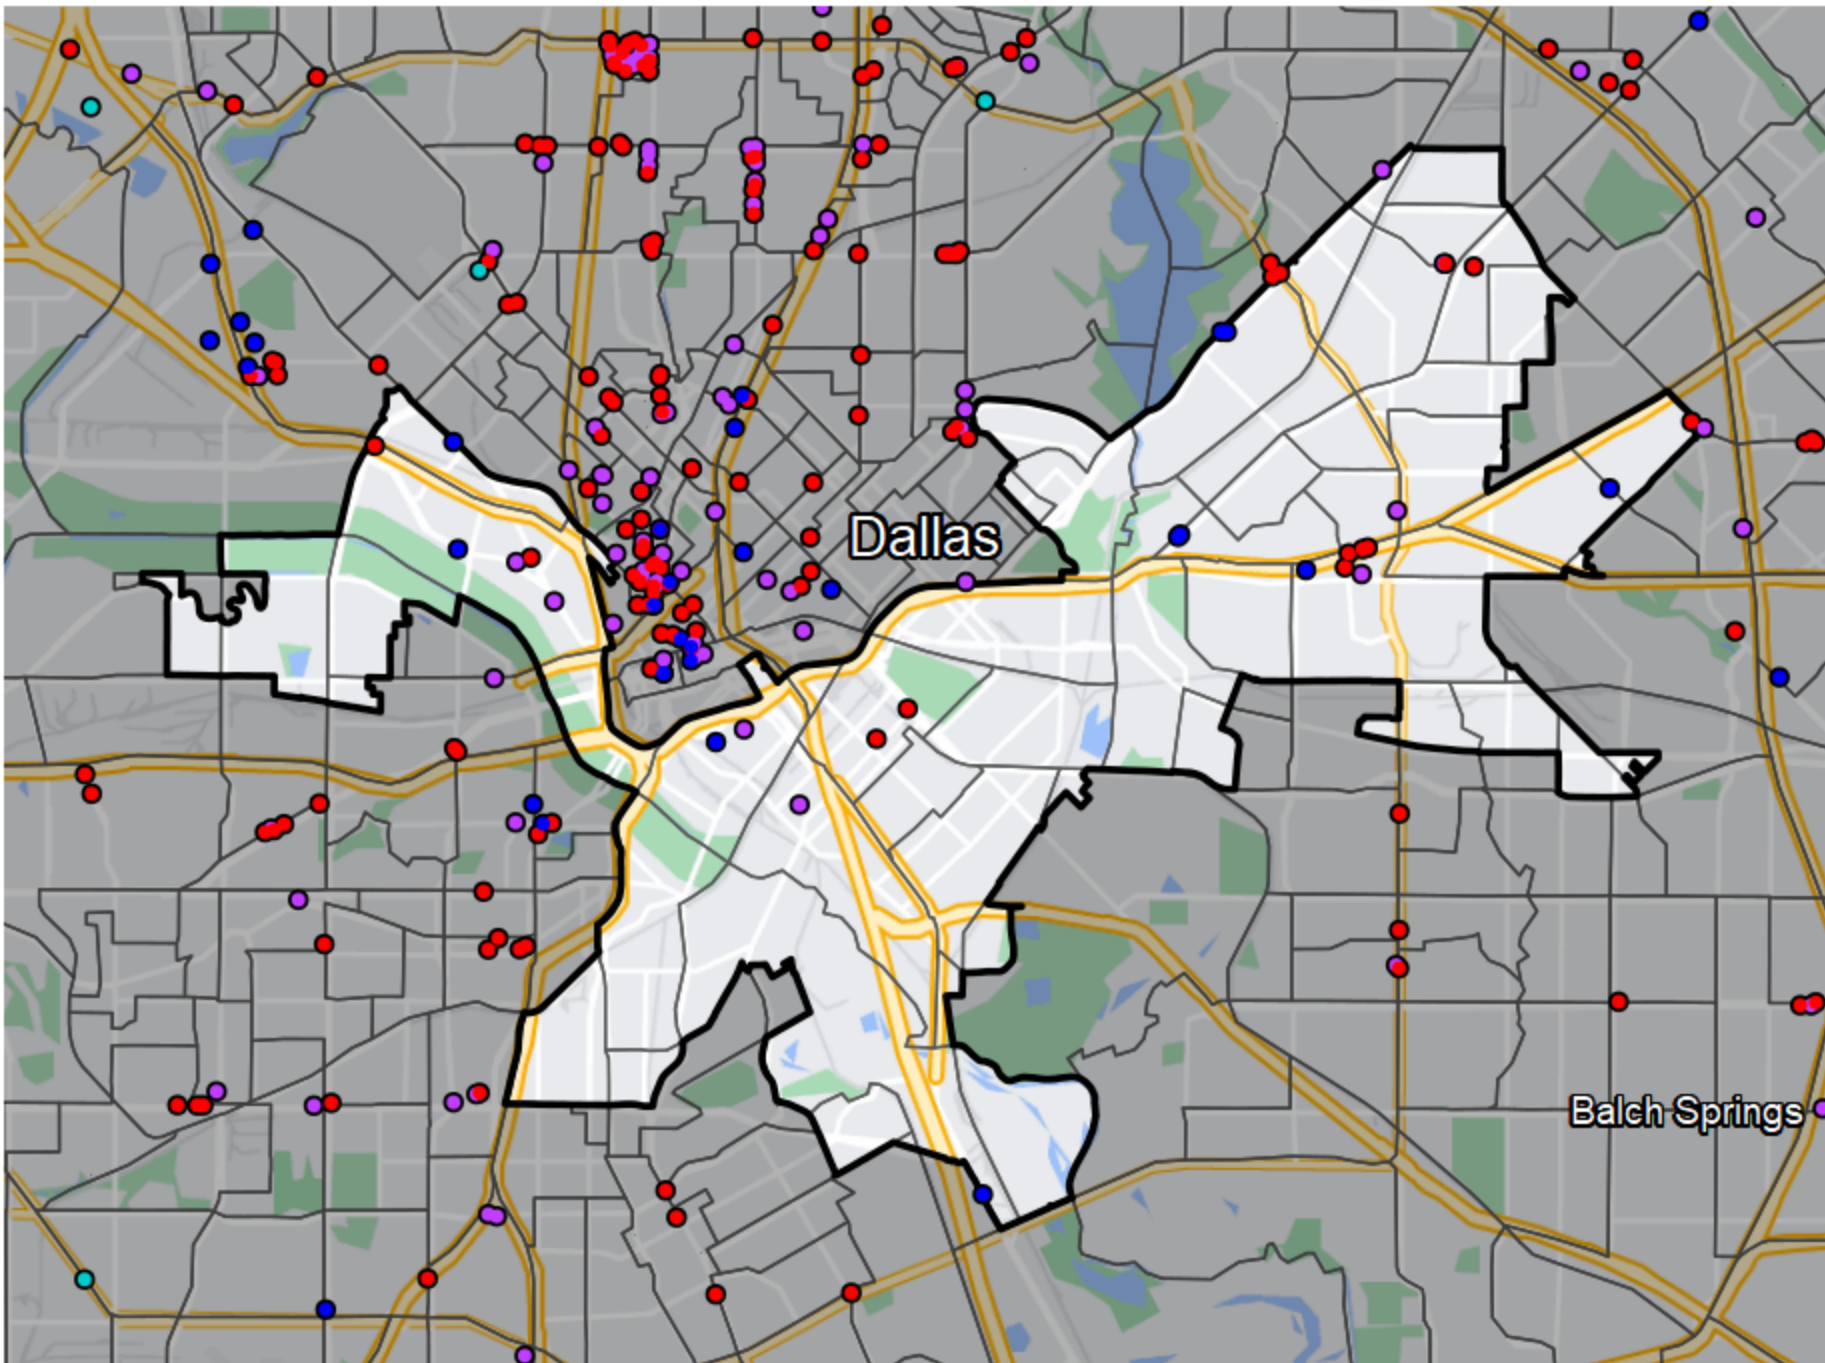

Texas - State House District 100

Banking Desert
No Branches within 10 Miles of Population Center

Financial Institutions
Bank: 7
Bank, Out-of-State: 12
Credit Union: 10
Credit Union, Out-of-State: 0

Sources: NCUA, FDIC, UW-Madison Population Lab, CDFI, US Census, Google Maps, CUNA