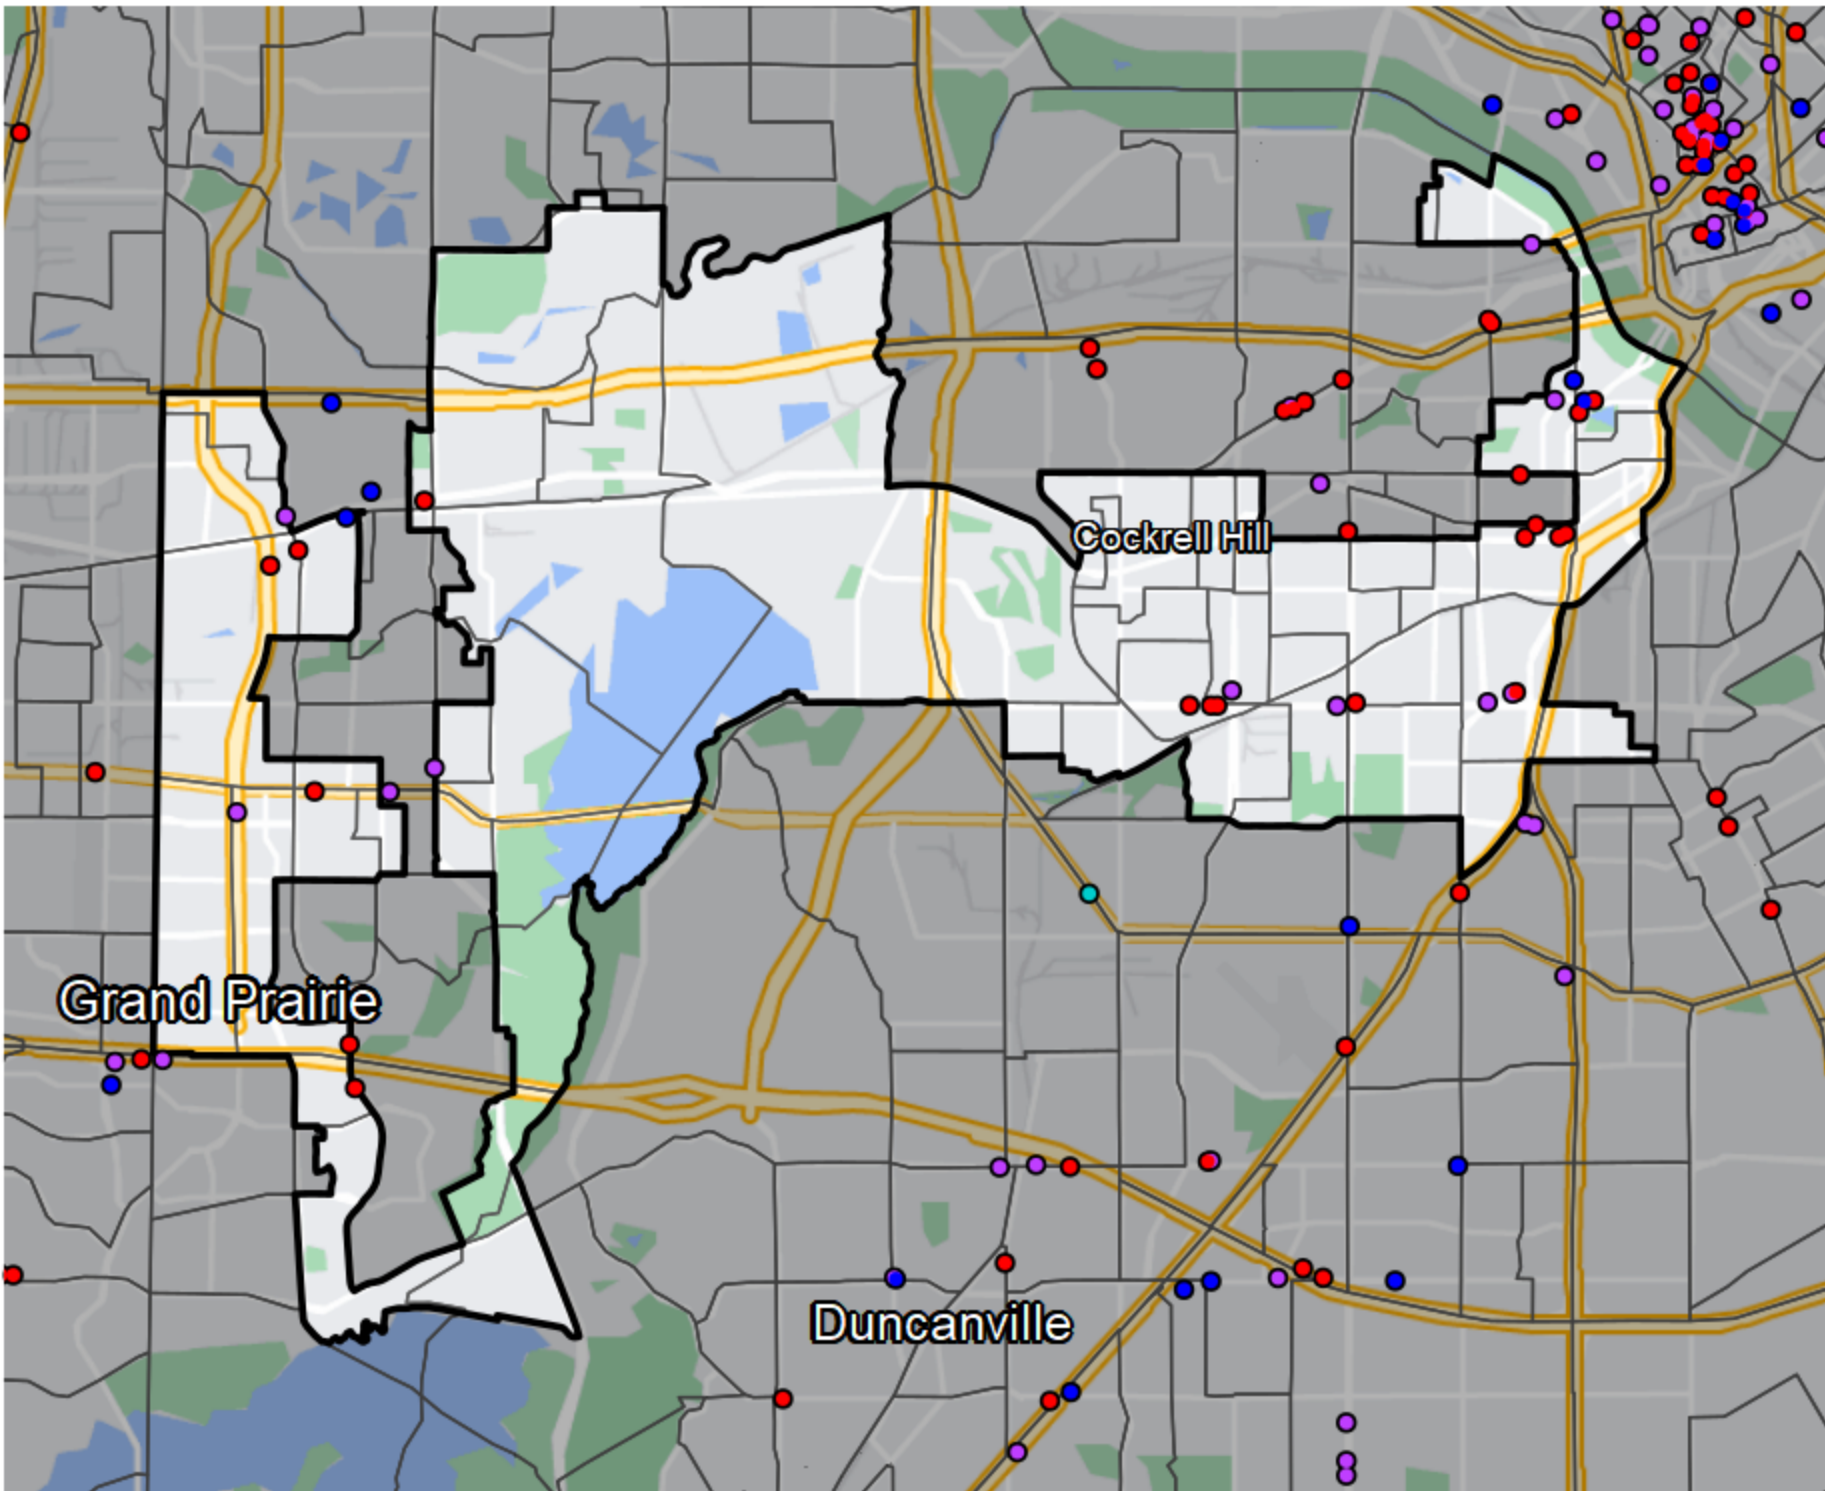

# Texas - State House District 104

Banking Desert  
No Branches within 10 Miles of Population Center

Financial Institutions  
Bank: 7  
Bank, Out-of-State: 17  
Credit Union: 3  
Credit Union, Out-of-State: 0