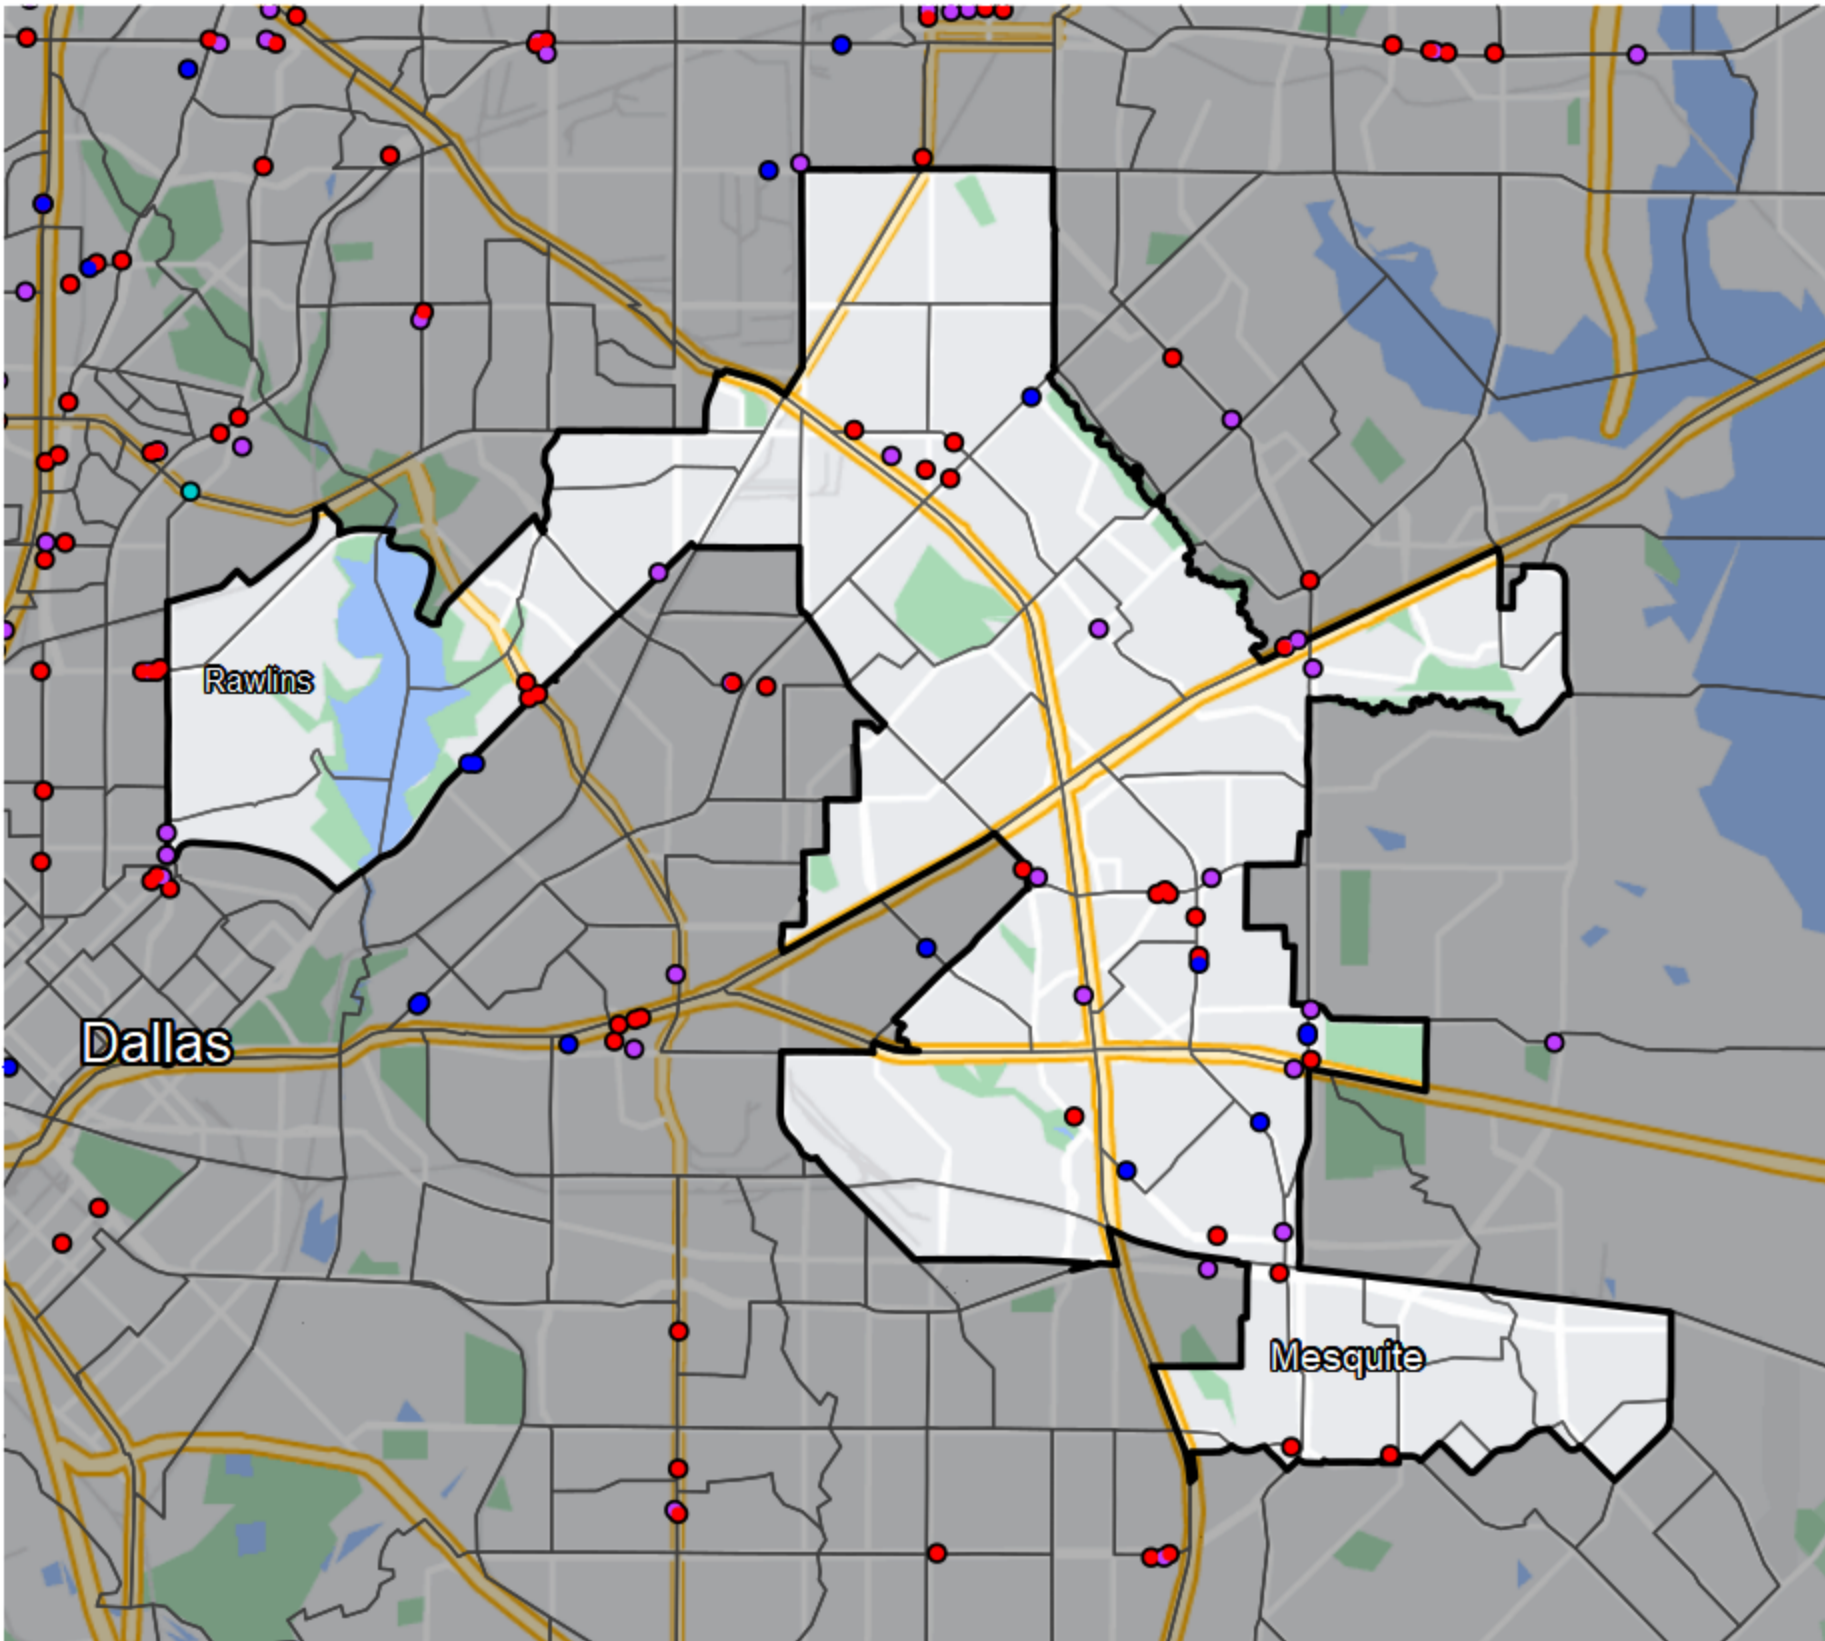

Texas - State House District 107

Banking Desert

No Branches within 10 Miles of Population Center

Financial Institutions

- Bank: 10
- Bank, Out-of-State: 17
- Credit Union: 6
- Credit Union, Out-of-State: 0