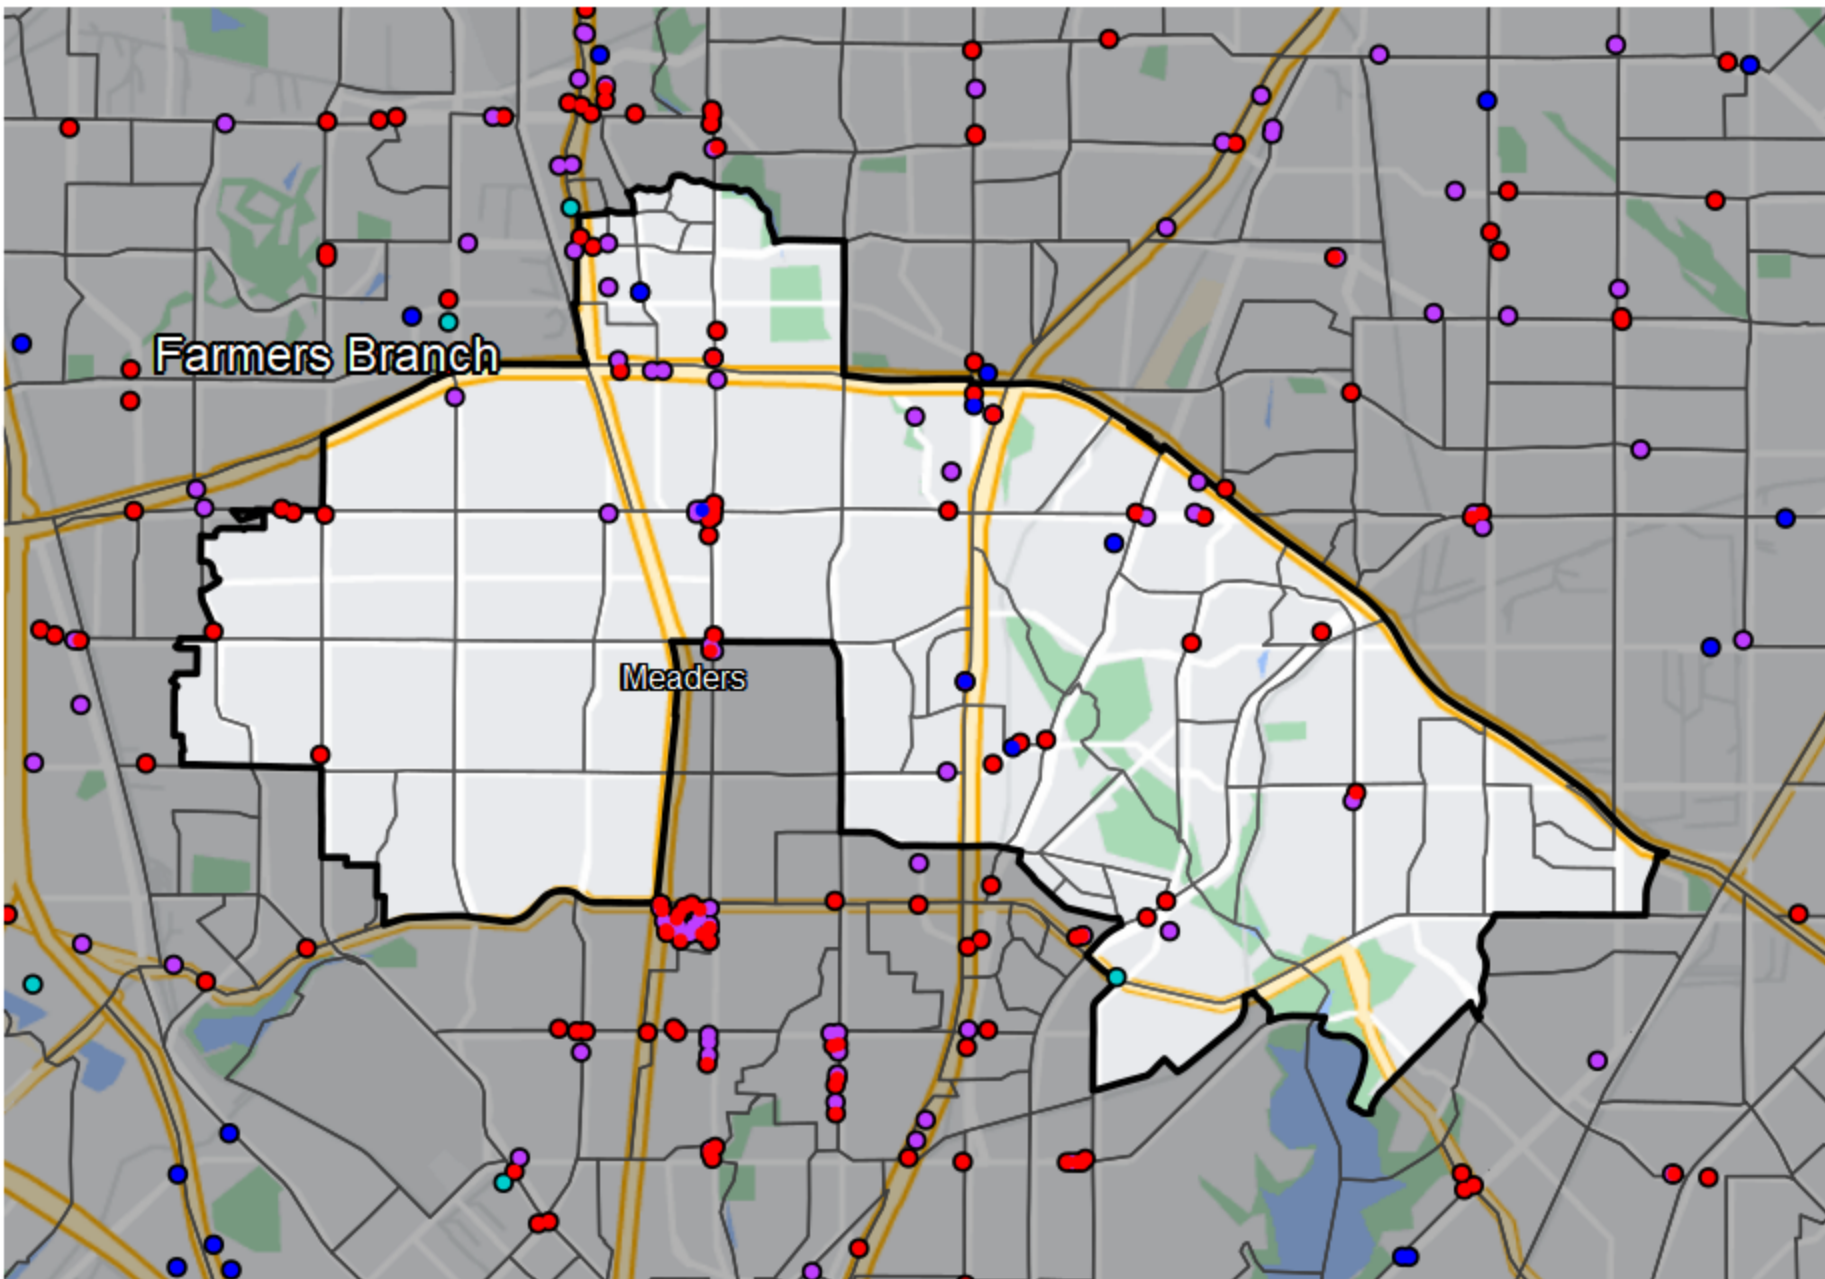

Texas - State House District 114

Banking Desert

■ No Branches within 10 Miles of Population Center

Financial Institutions

- Bank: 21
- Bank, Out-of-State: 28
- Credit Union: 7
- Credit Union, Out-of-State: 1