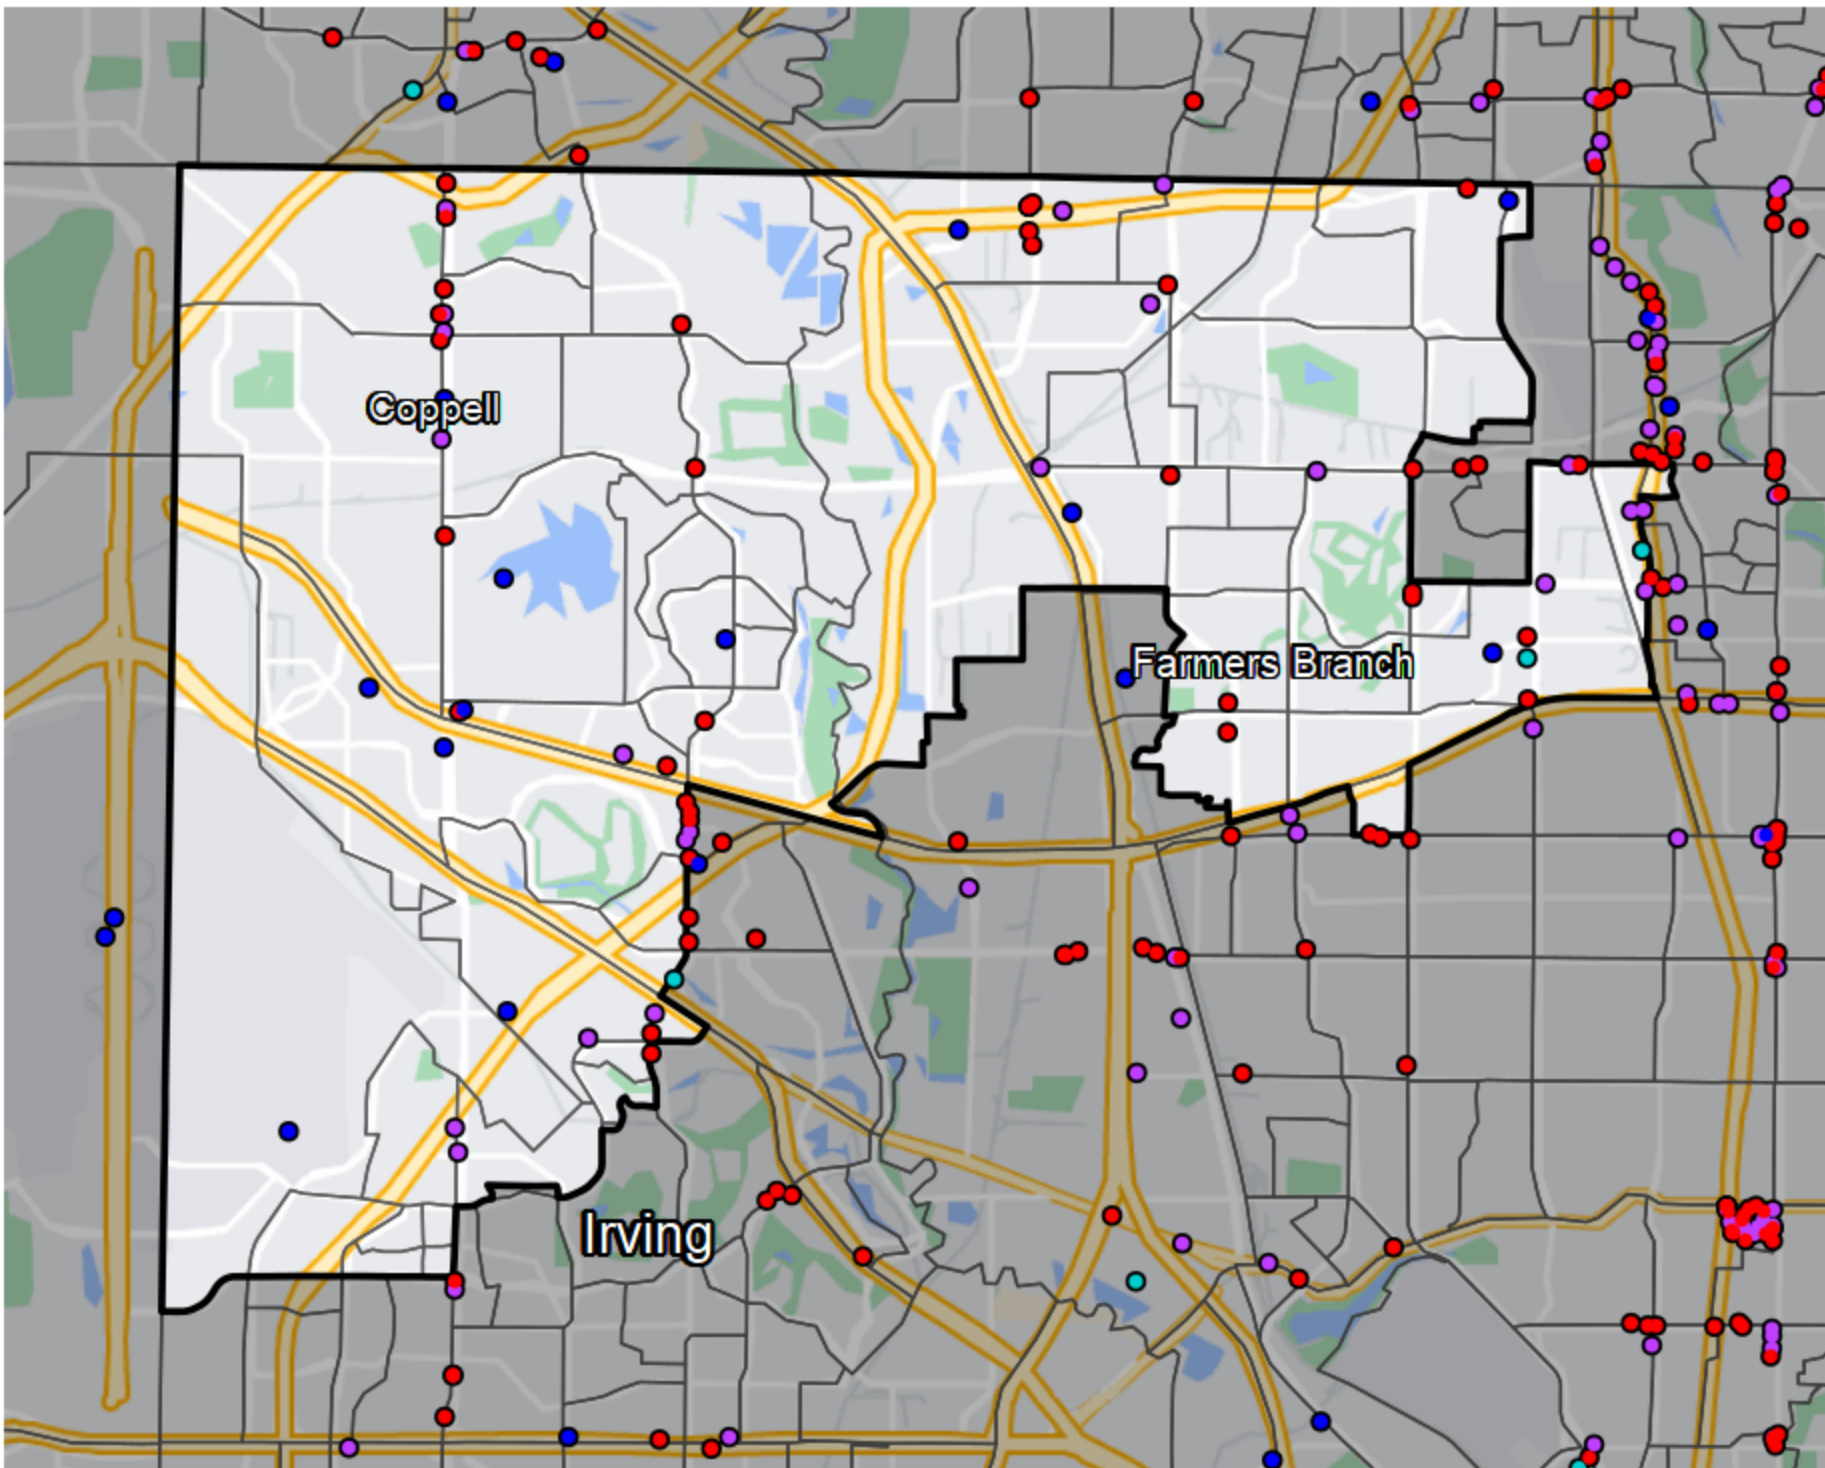

Texas - State House District 115

Banking Desert

■ No Branches within 10 Miles of Population Center

Financial Institutions

- Bank: 20
- Bank, Out-of-State: 29
- Credit Union: 12
- Credit Union, Out-of-State: 2