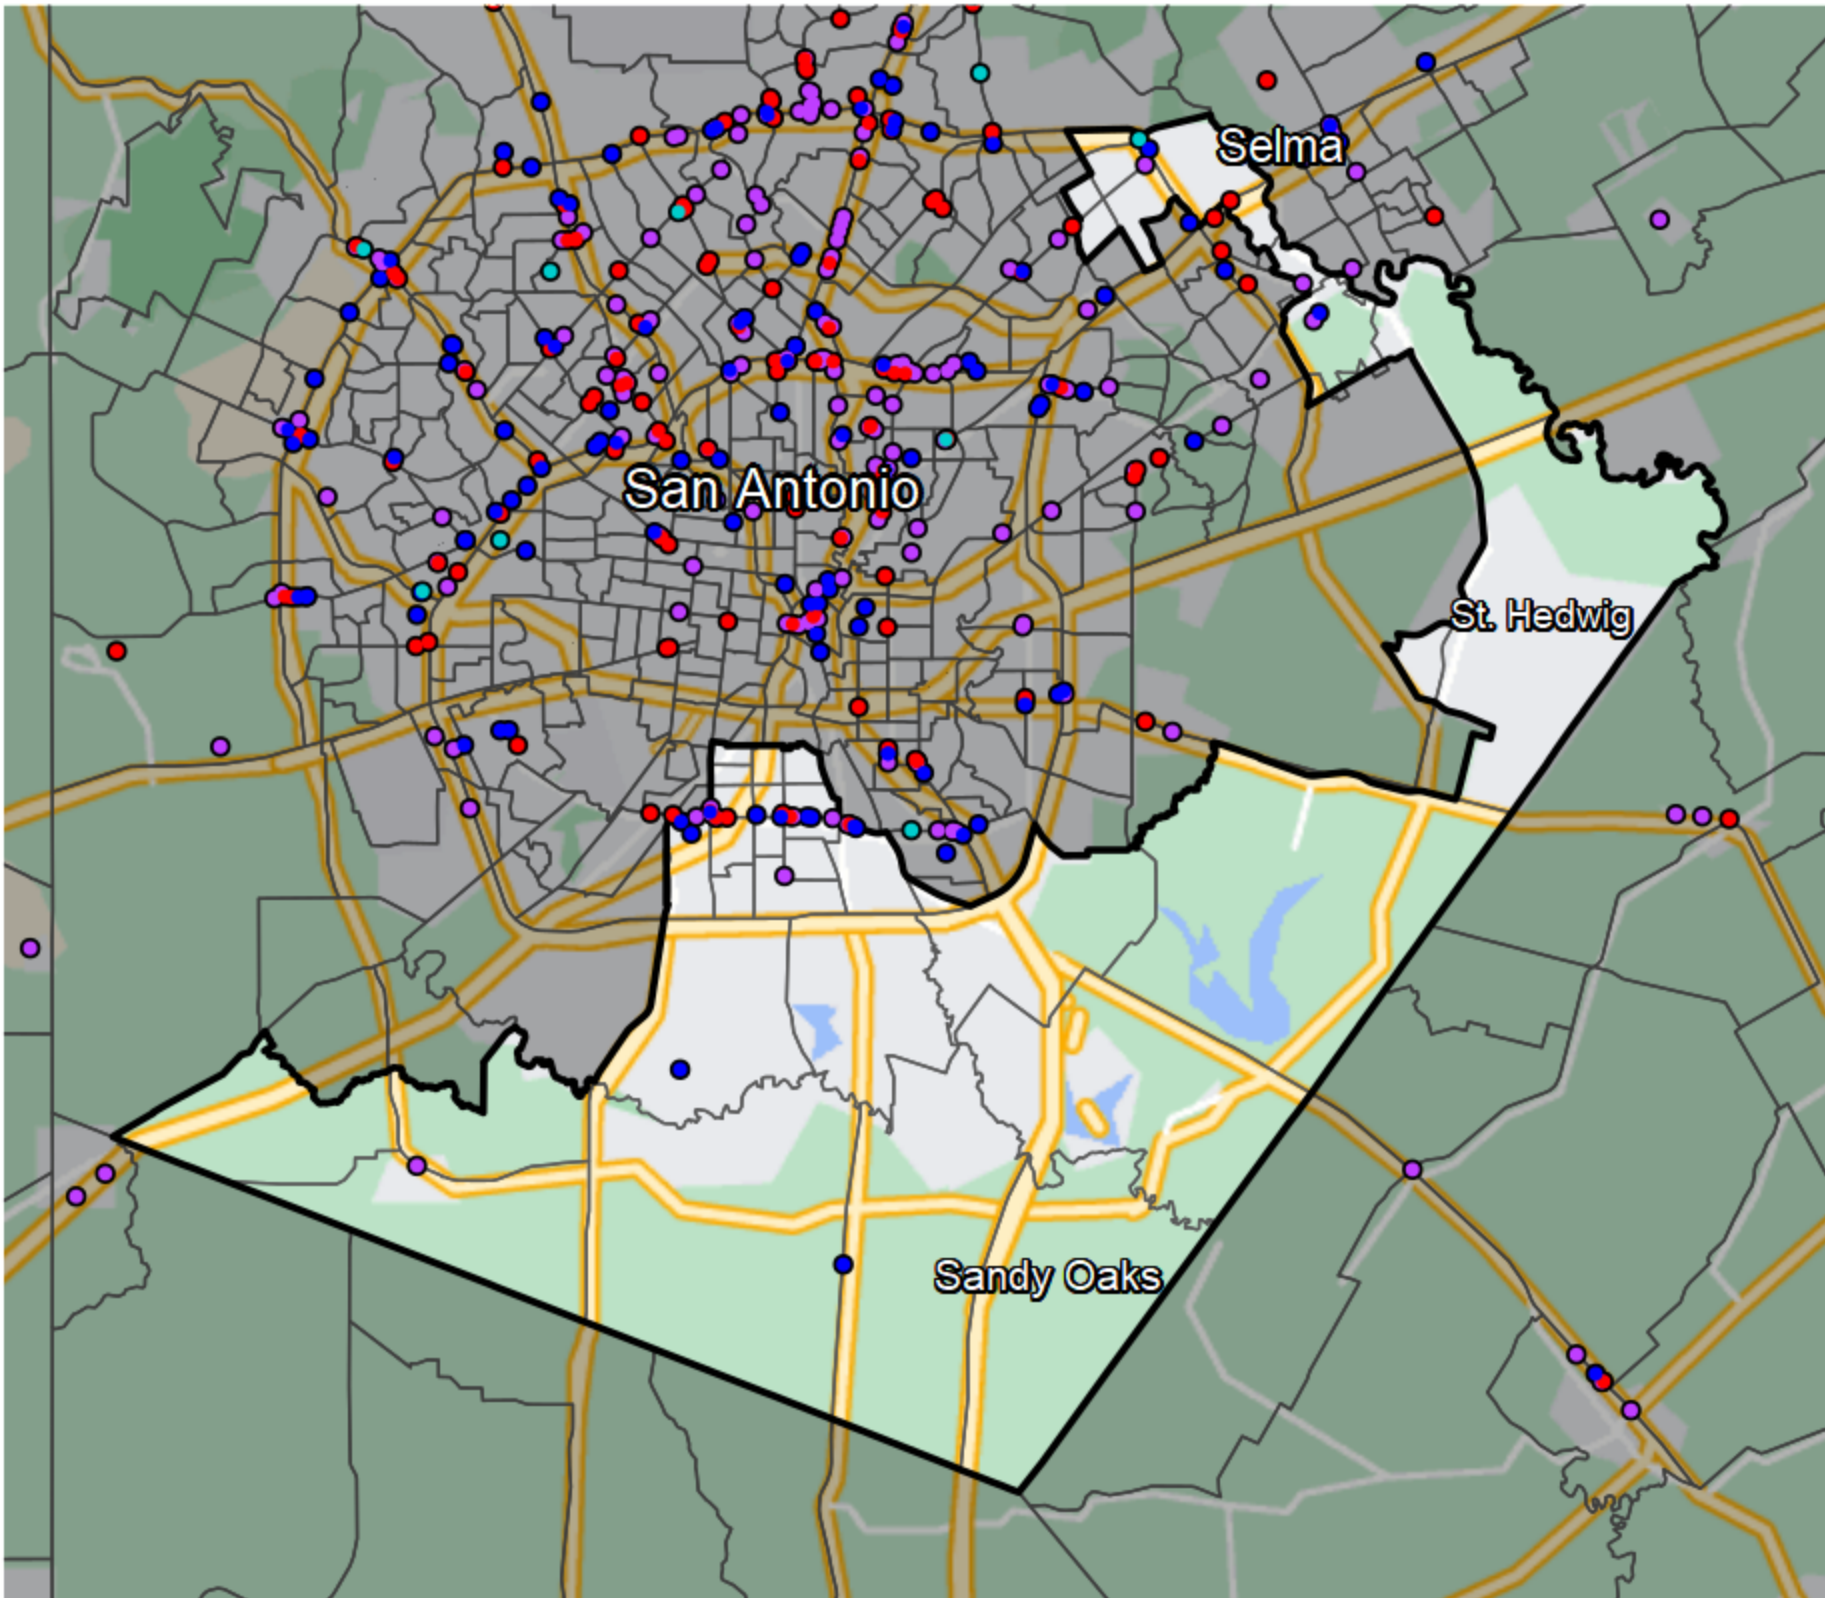

# Texas - State House District 118

Banking Desert  
No Branches within 10 Miles of Population Center

Financial Institutions  
Bank: 11  
Bank, Out-of-State: 5  
Credit Union: 11  
Credit Union, Out-of-State: 1