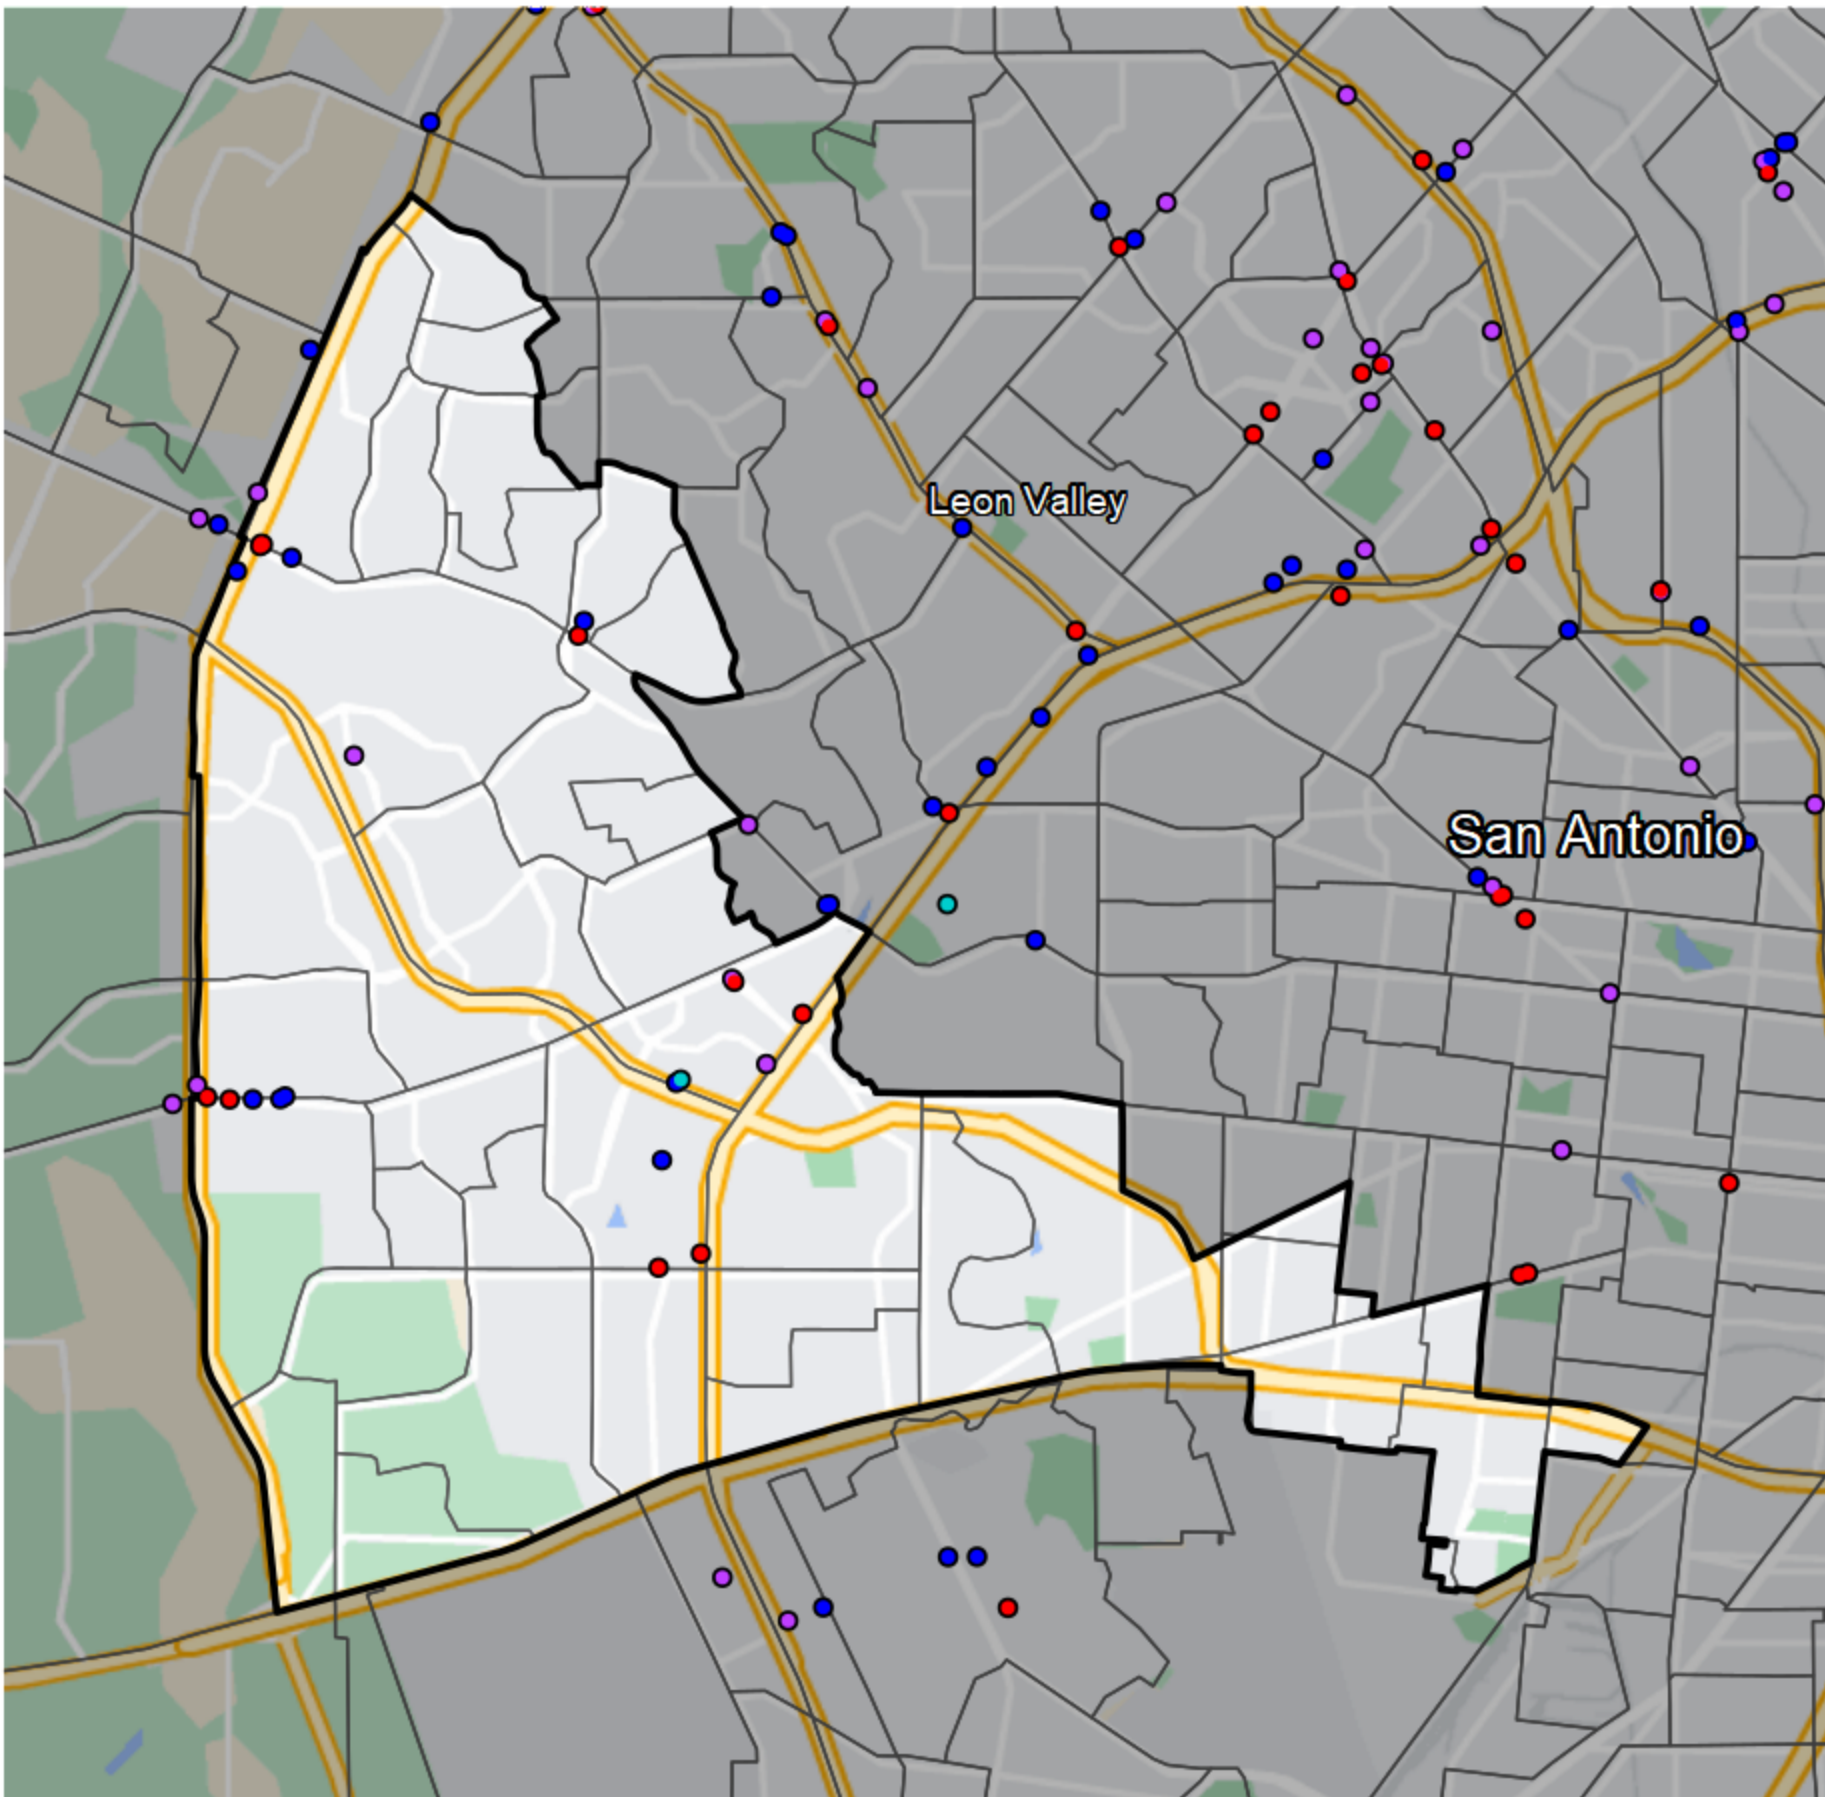

Texas - State House District 124

Banking Desert
No Branches within 10 Miles of Population Center

Financial Institutions

- Bank: 4
- Bank, Out-of-State: 10
- Credit Union: 8
- Credit Union, Out-of-State: 1