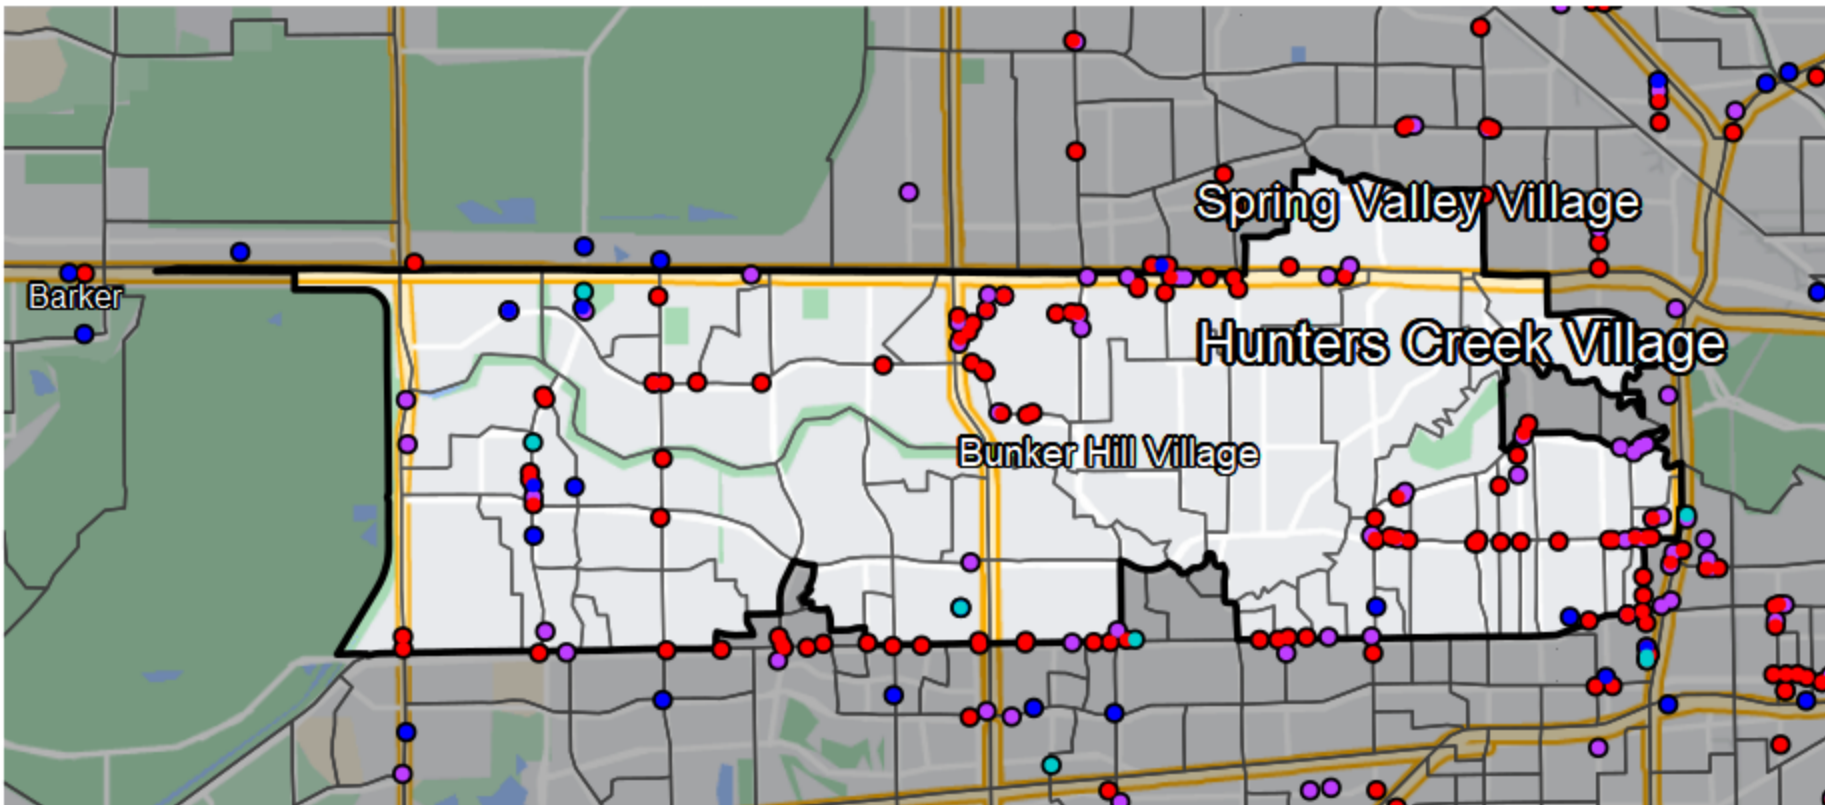

Texas - State House District 133

Sources: NCUA, FDIC, UW-Madison Population Lab, CDFI, US Census, Google Maps, CUNA