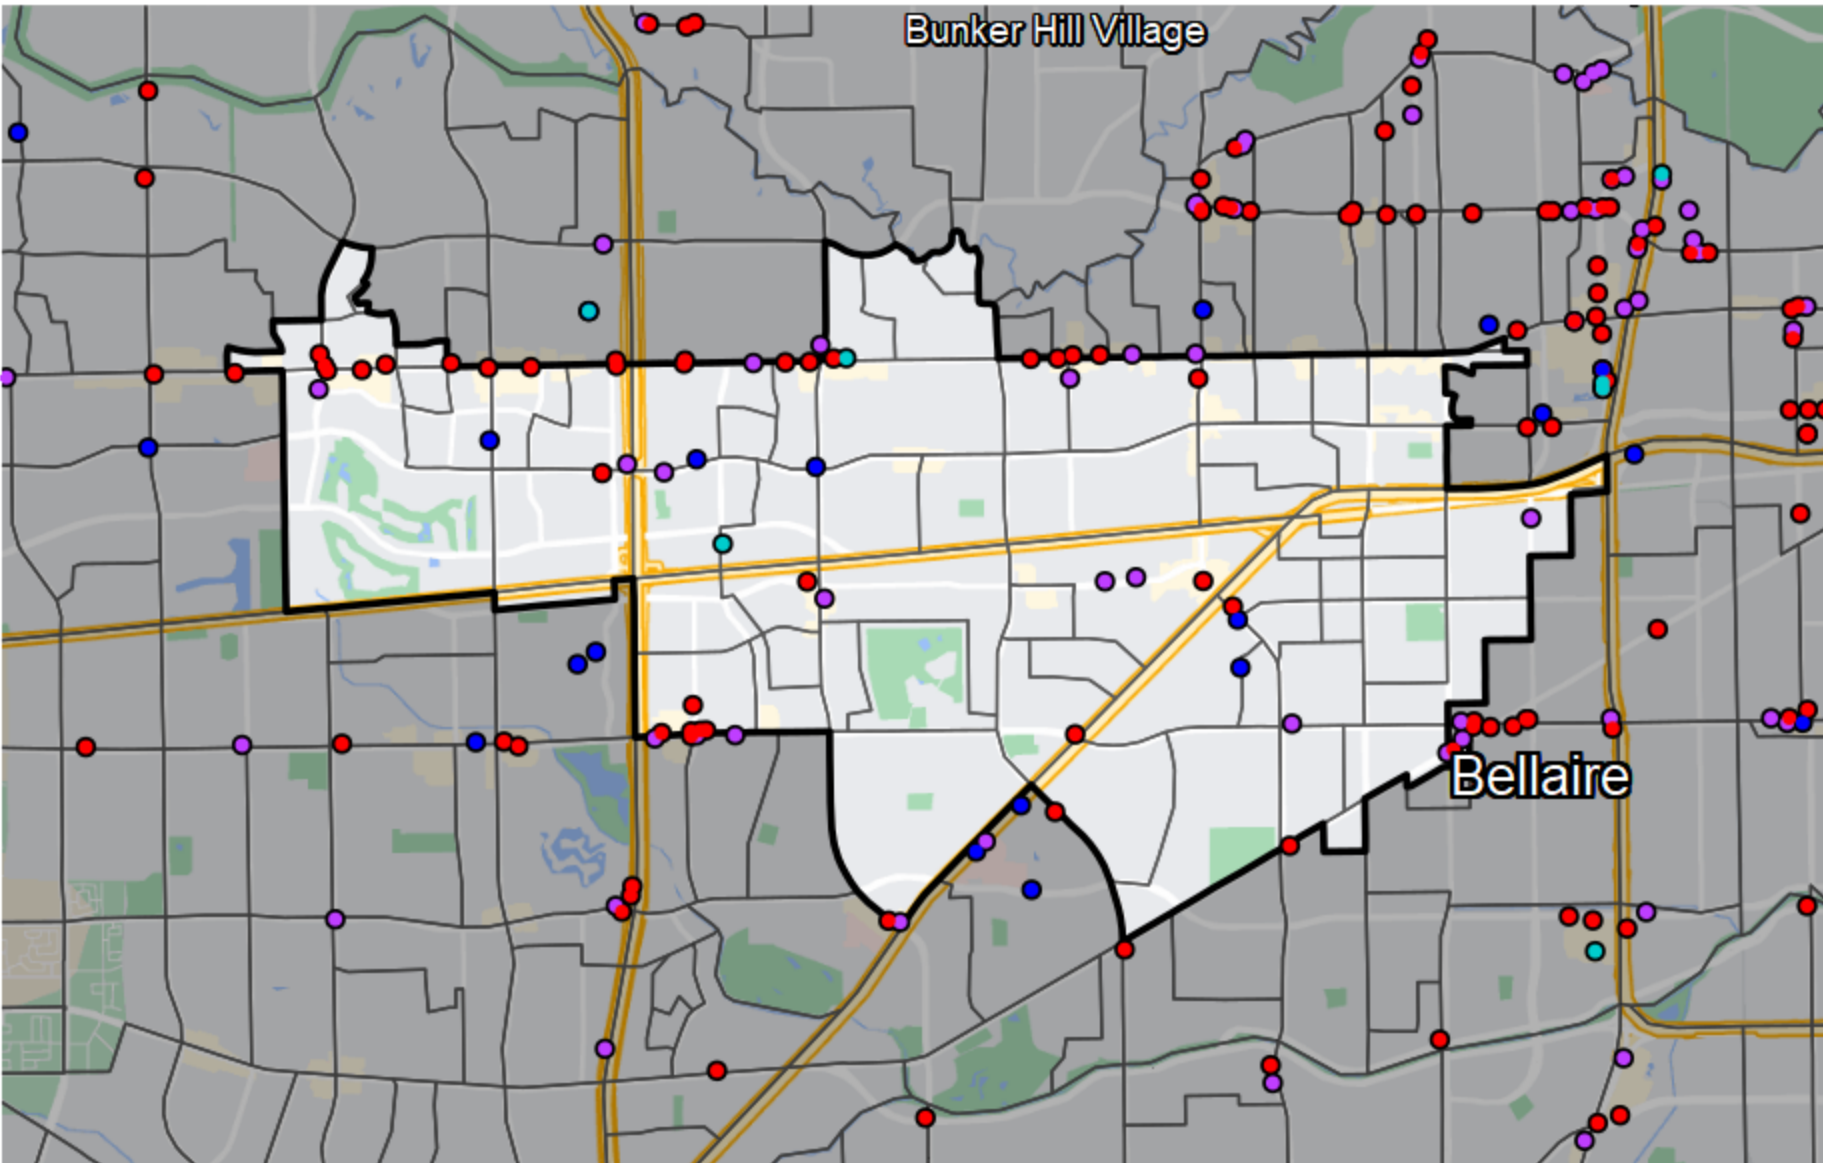

## Texas - State House District 137

### Banking Desert

No Branches within 10 Miles of Population Center

### Financial Institutions

- Bank: 12
- Bank, Out-of-State: 26
- Credit Union: 5
- Credit Union, Out-of-State: 2