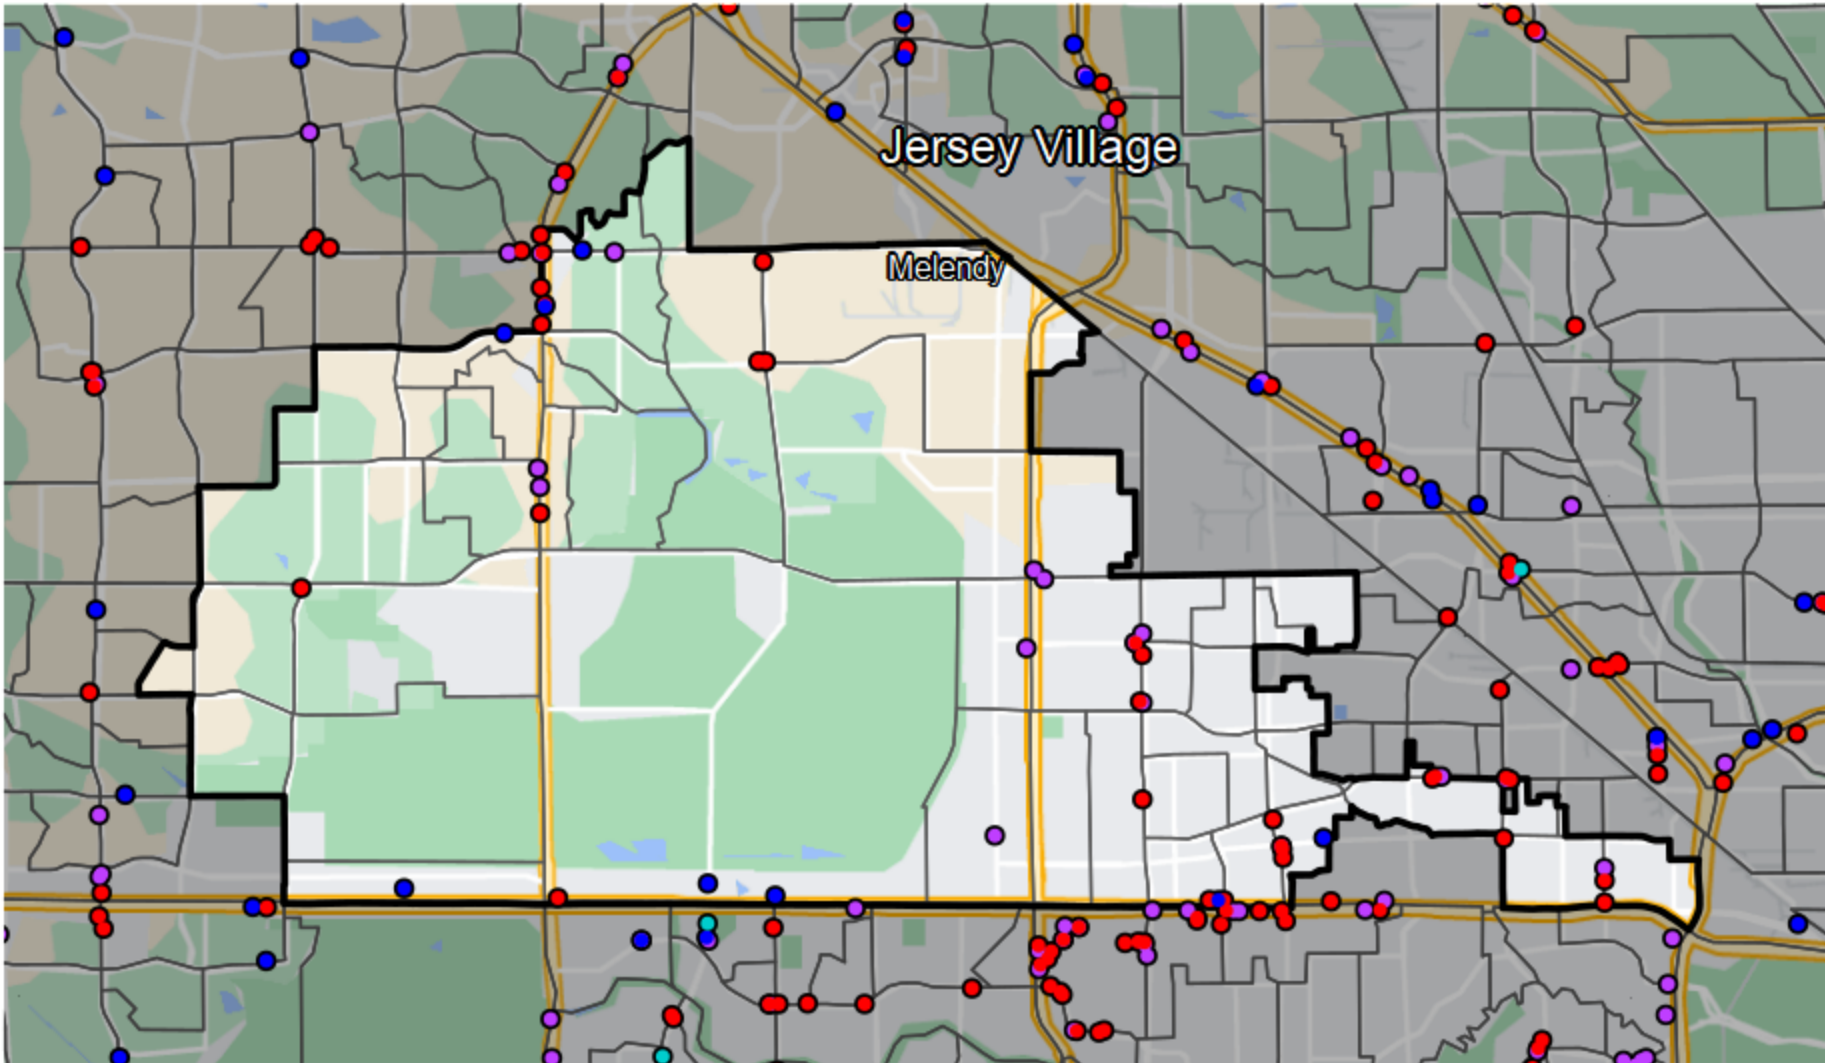

Texas - State House District 138

Sources: NCUA, FDIC, UW-Madison Population Lab, CDFI, US Census, Google Maps, CUNA