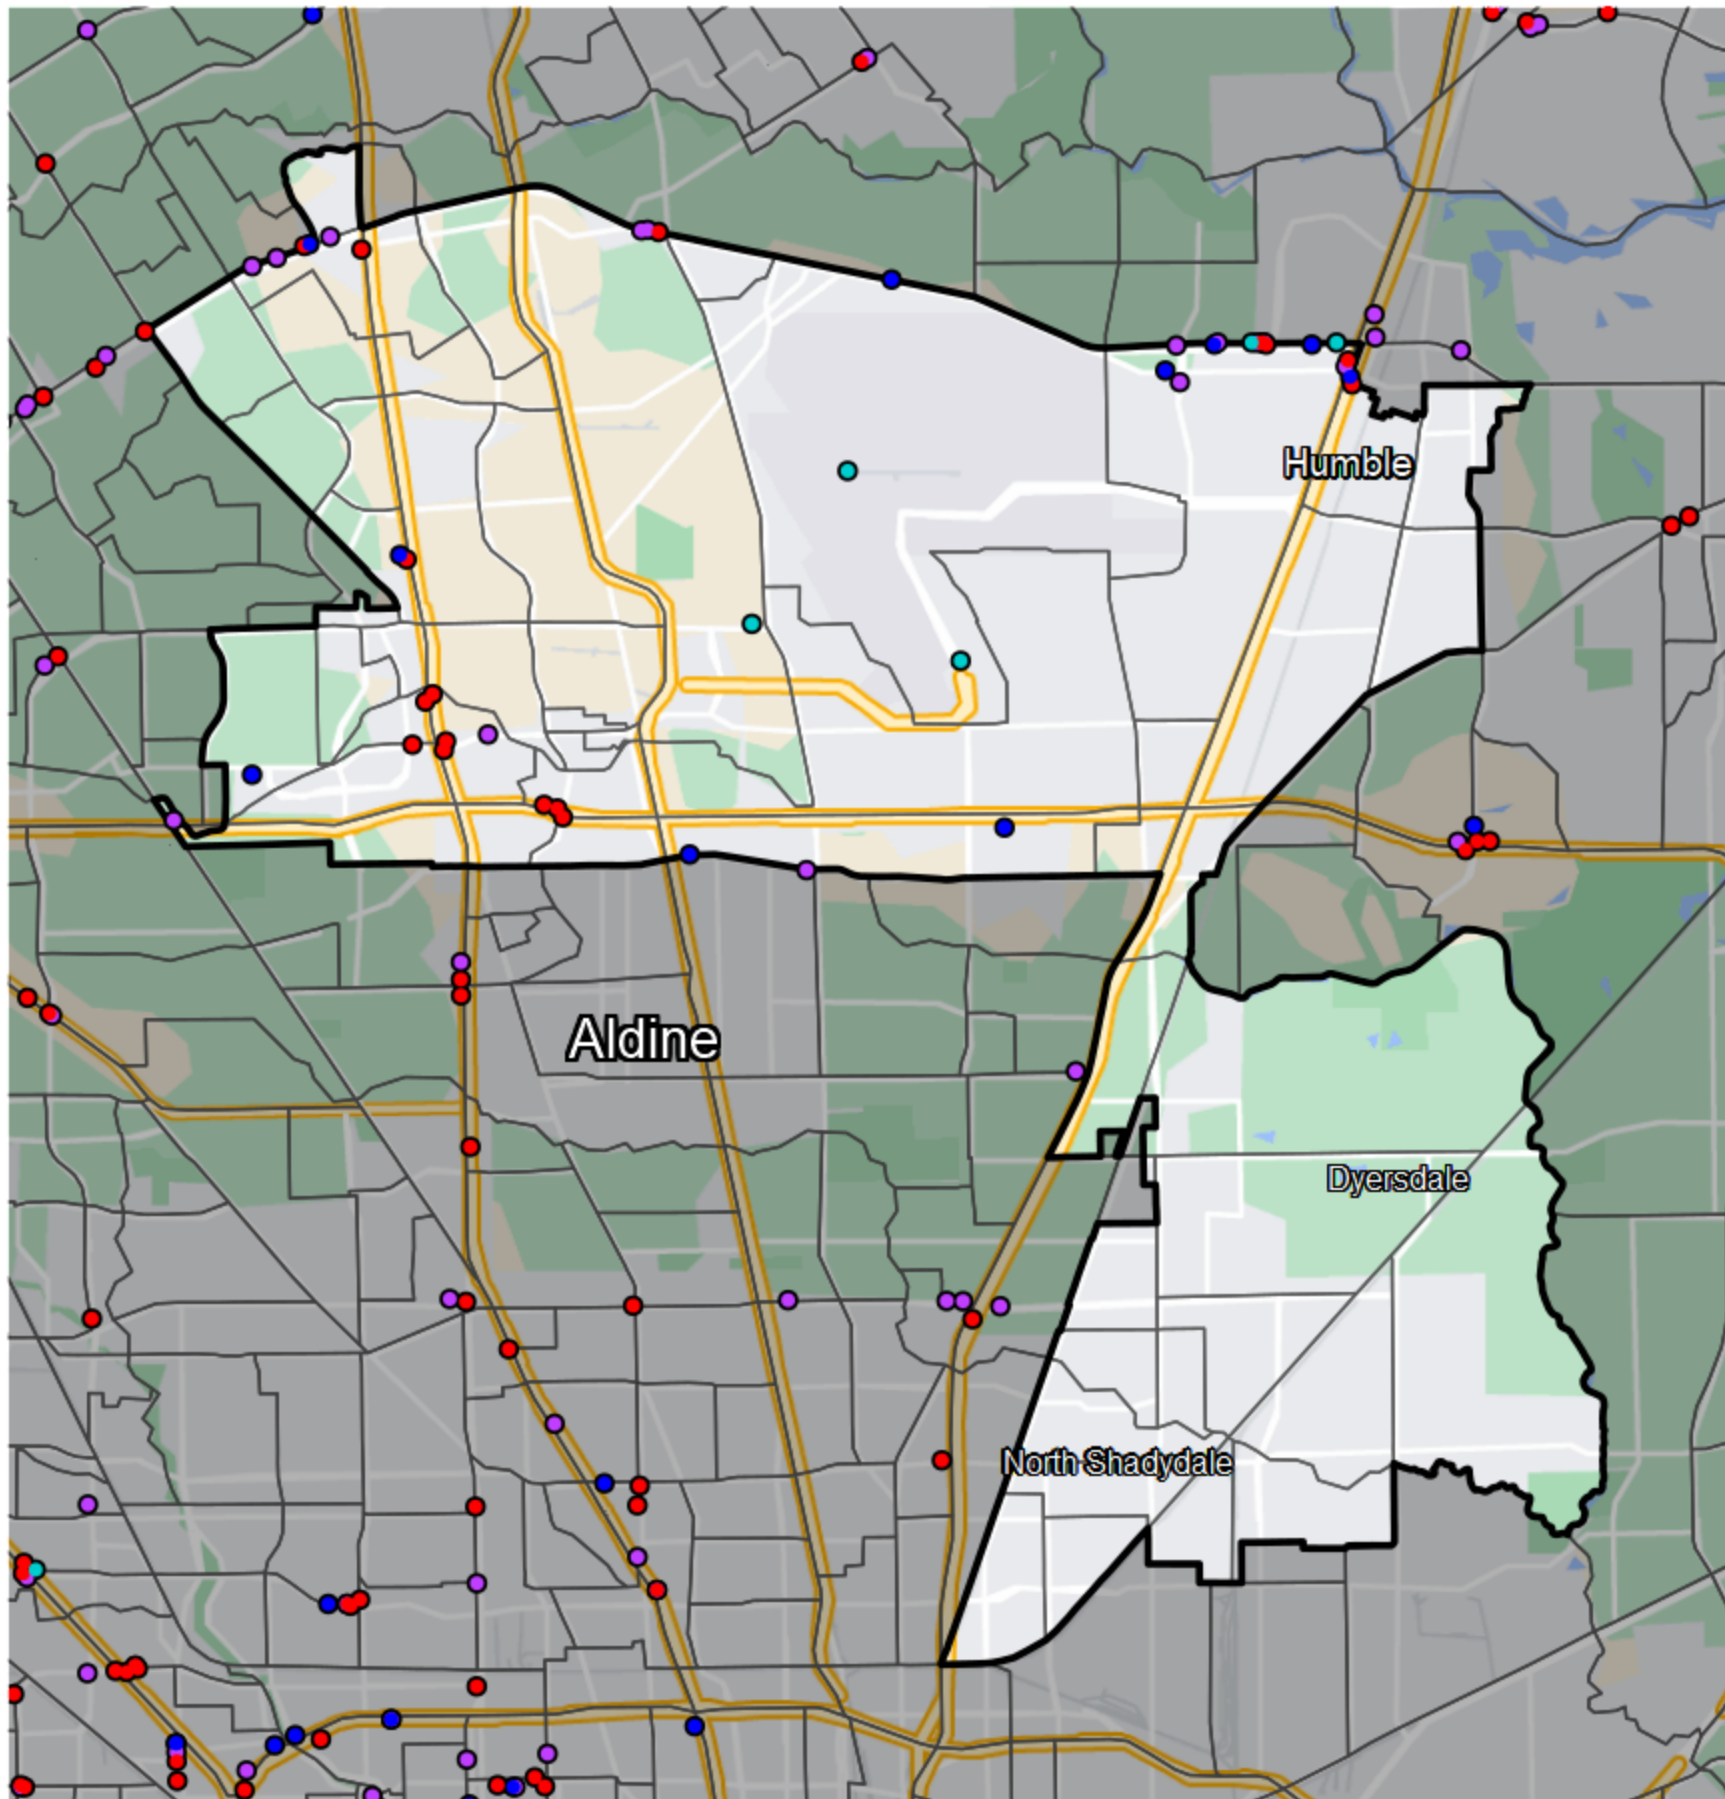

Texas - State House District 141

Banking Desert

No Branches within 10 Miles of Population Center

Financial Institutions

- Bank: 9
- Bank, Out-of-State: 13
- Credit Union: 7
- Credit Union, Out-of-State: 3