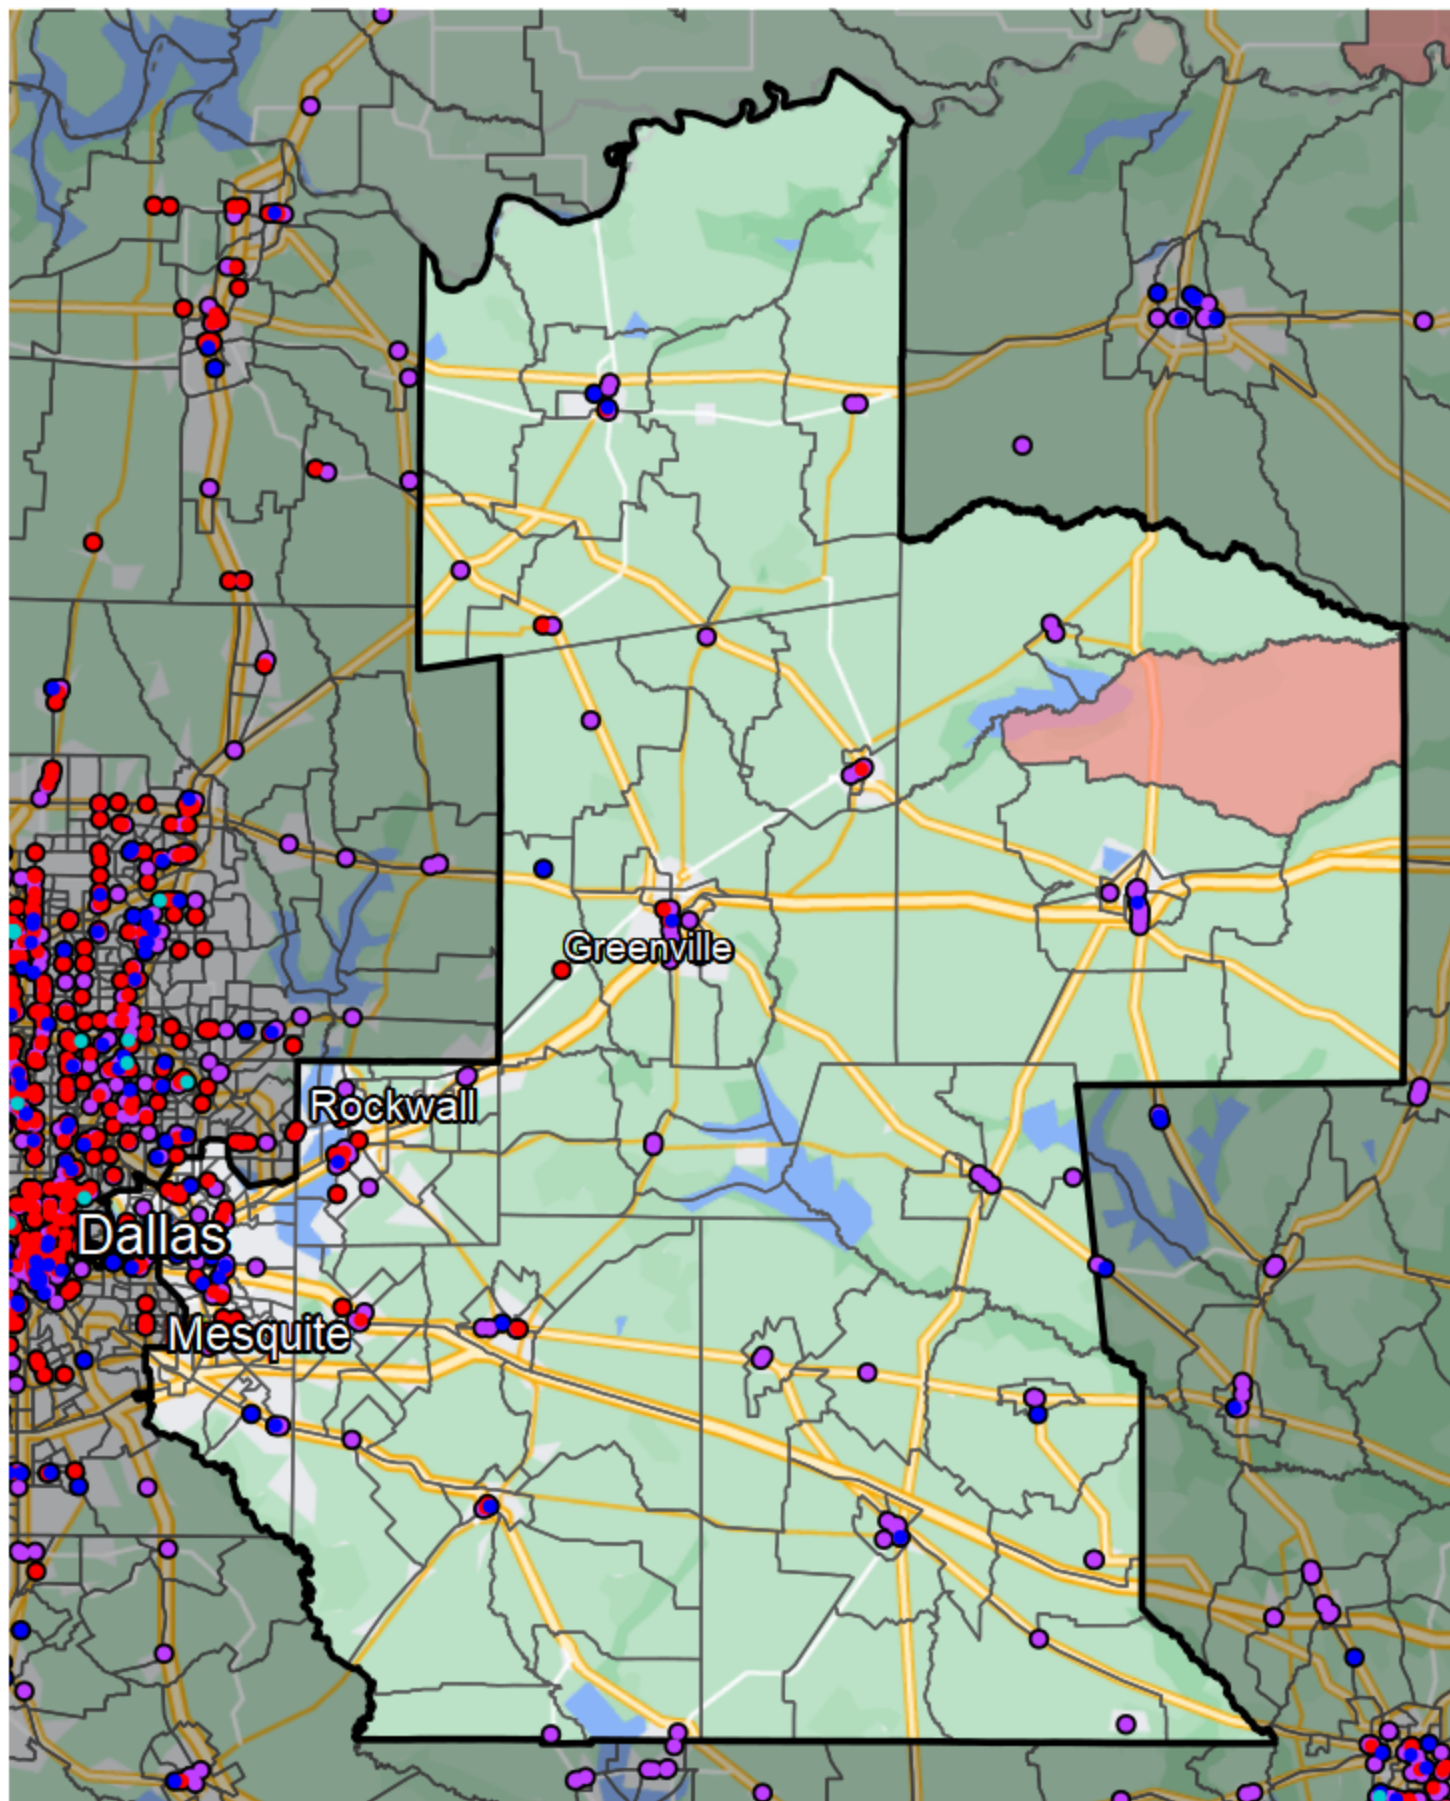

# Texas - State Senate District 2

## Banking Desert

No Branches within 10 Miles of Population Center