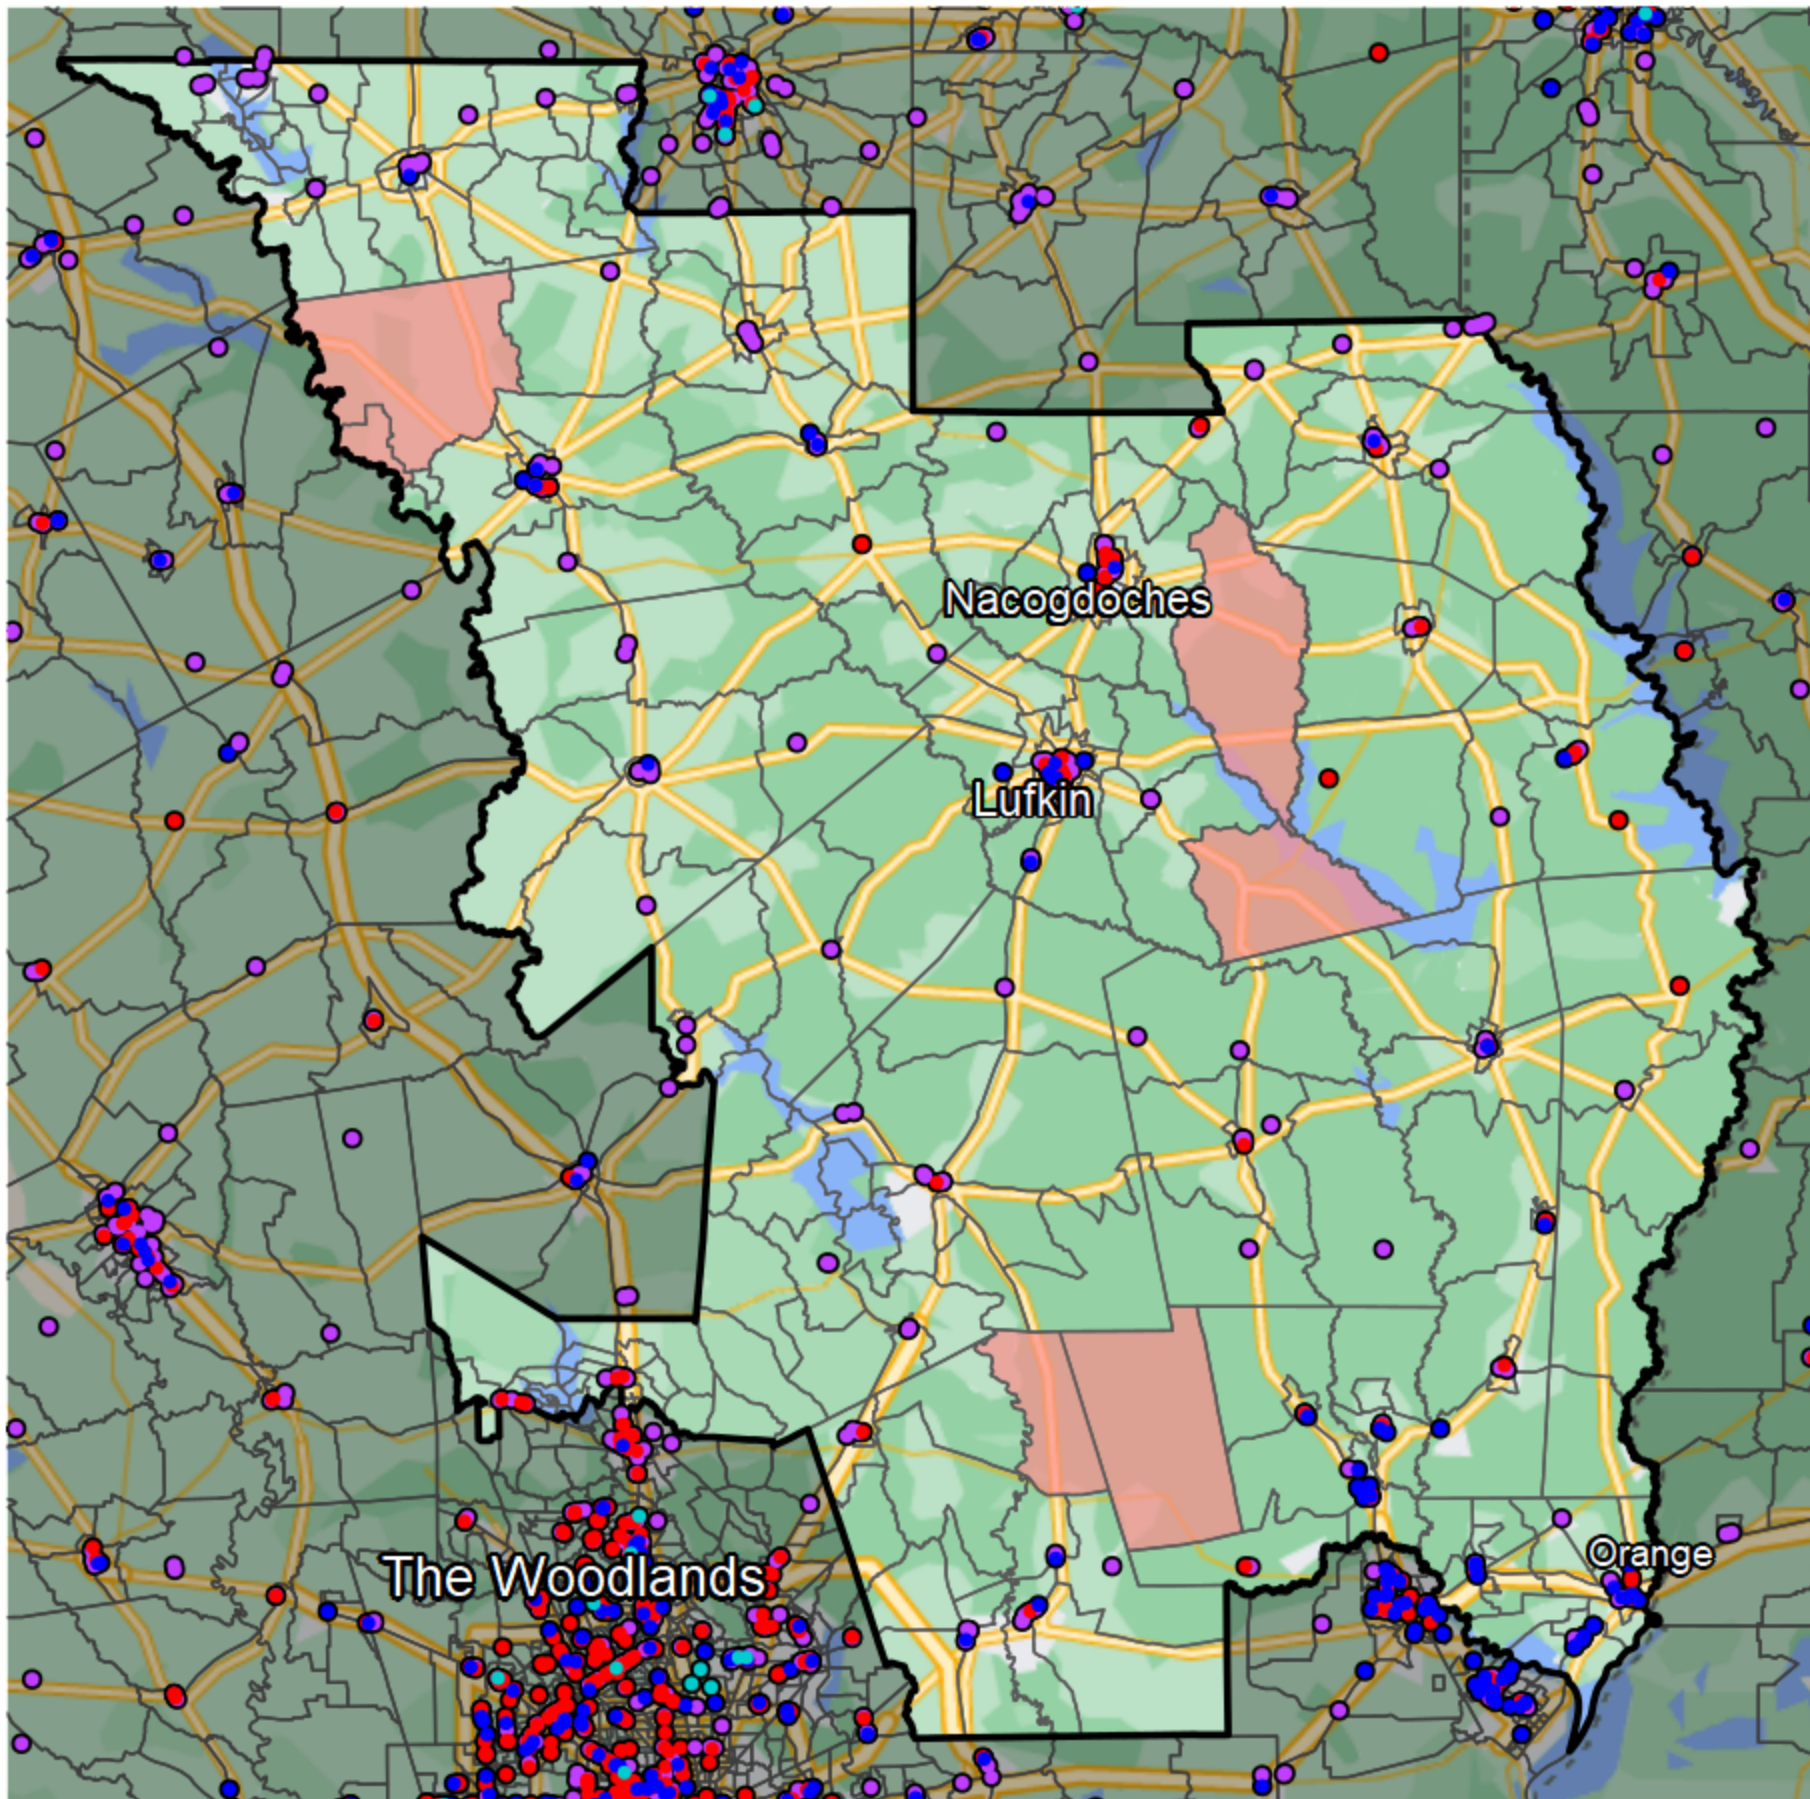

Texas - State Senate District 3

Banking Desert

No Branches within 10 Miles of Population Center

Financial Institutions

- Bank: 185
- Bank, Out-of-State: 46
- Credit Union: 53
- Credit Union, Out-of-State: 0