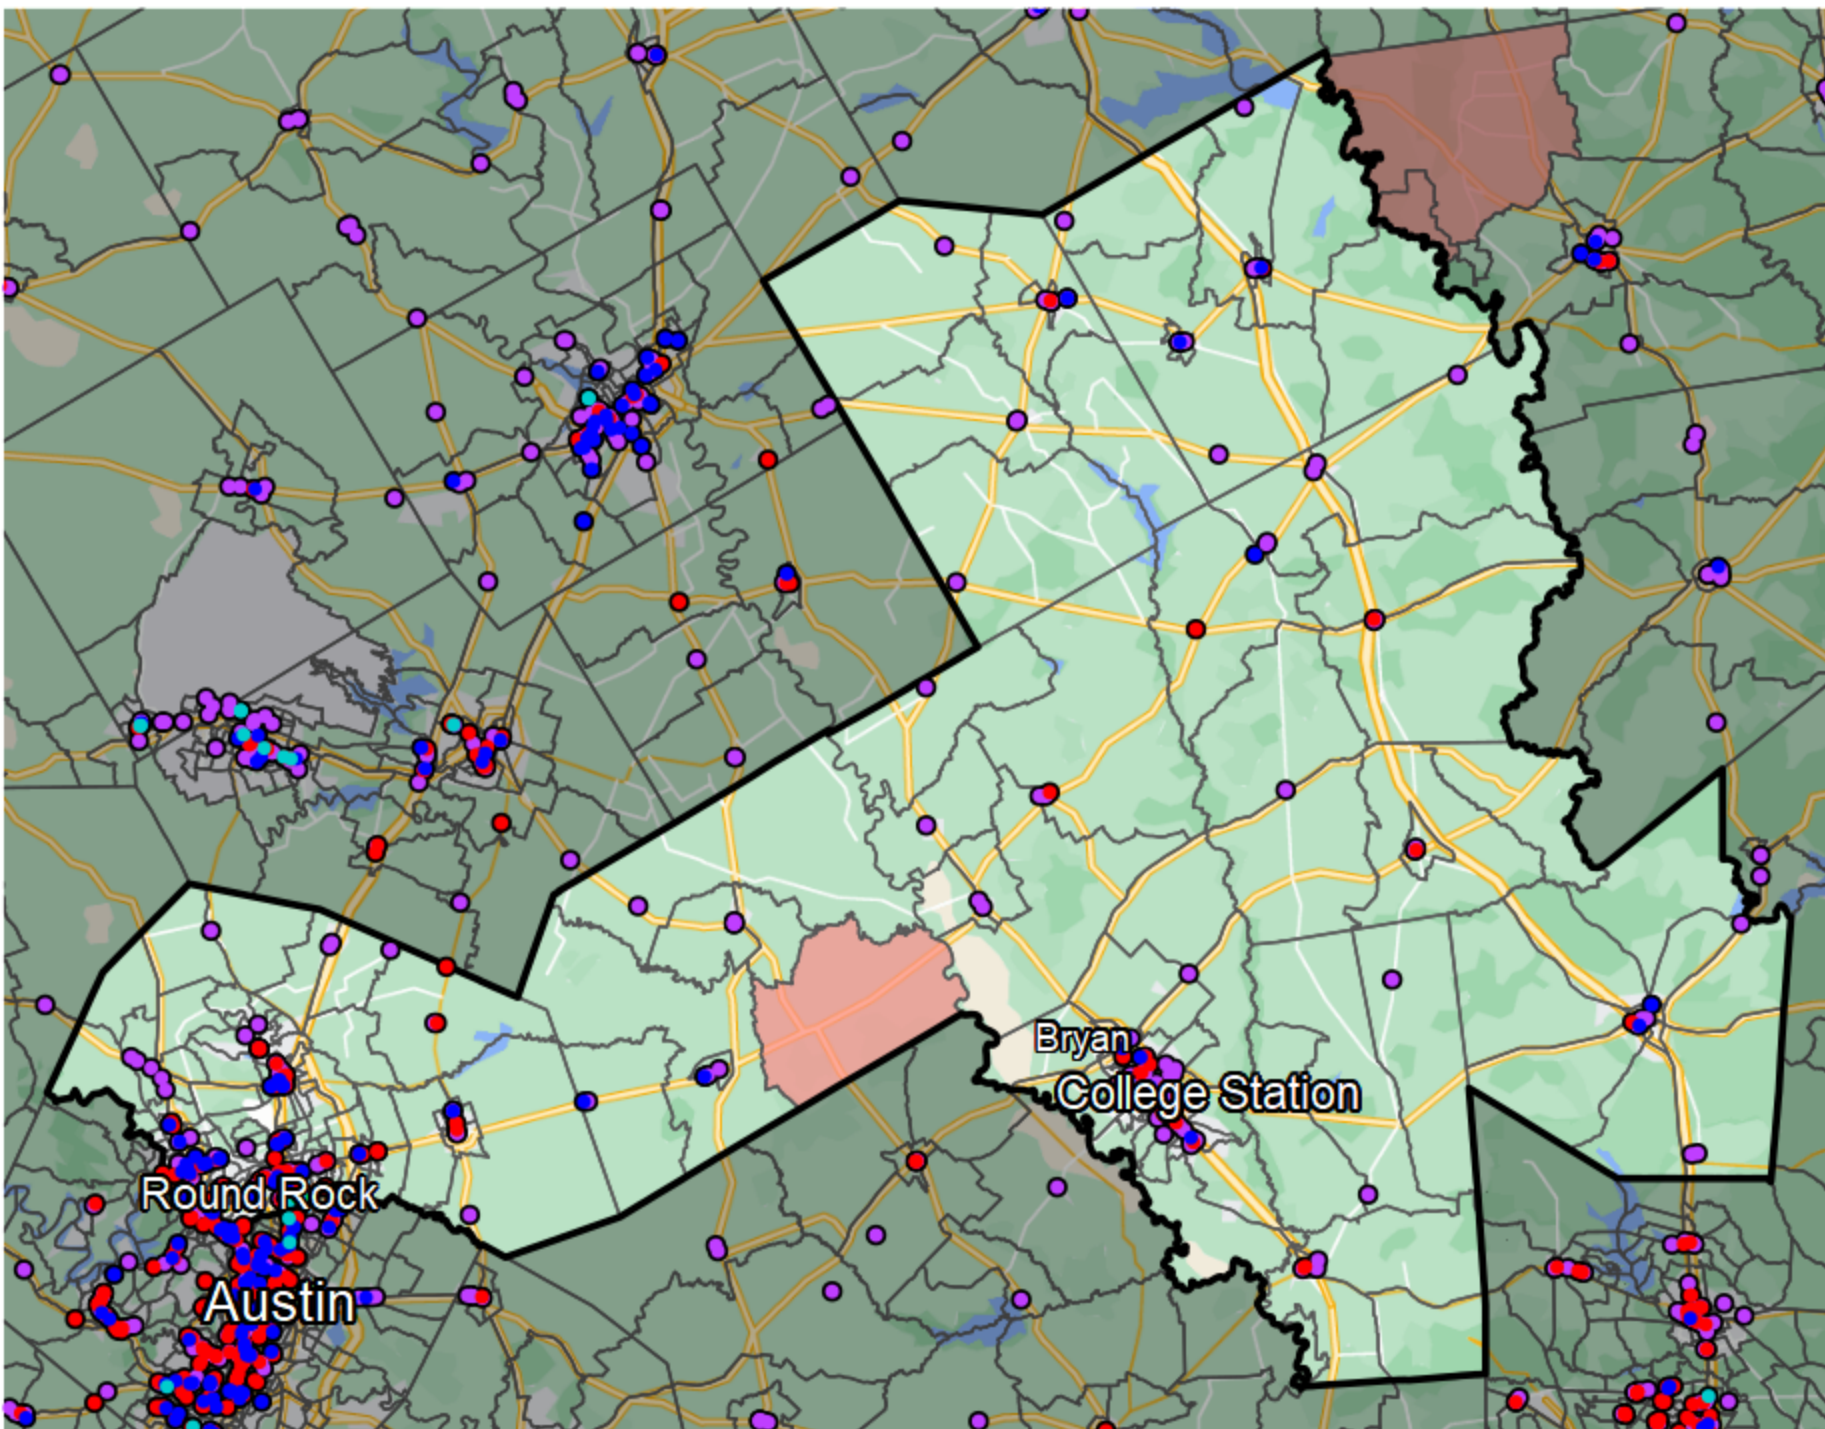

Texas - State Senate District 5

Banking Desert

No Branches within 10 Miles of Population Center

Financial Institutions

- Bank: 158
- Bank, Out-of-State: 95
- Credit Union: 52
- Credit Union, Out-of-State: 2